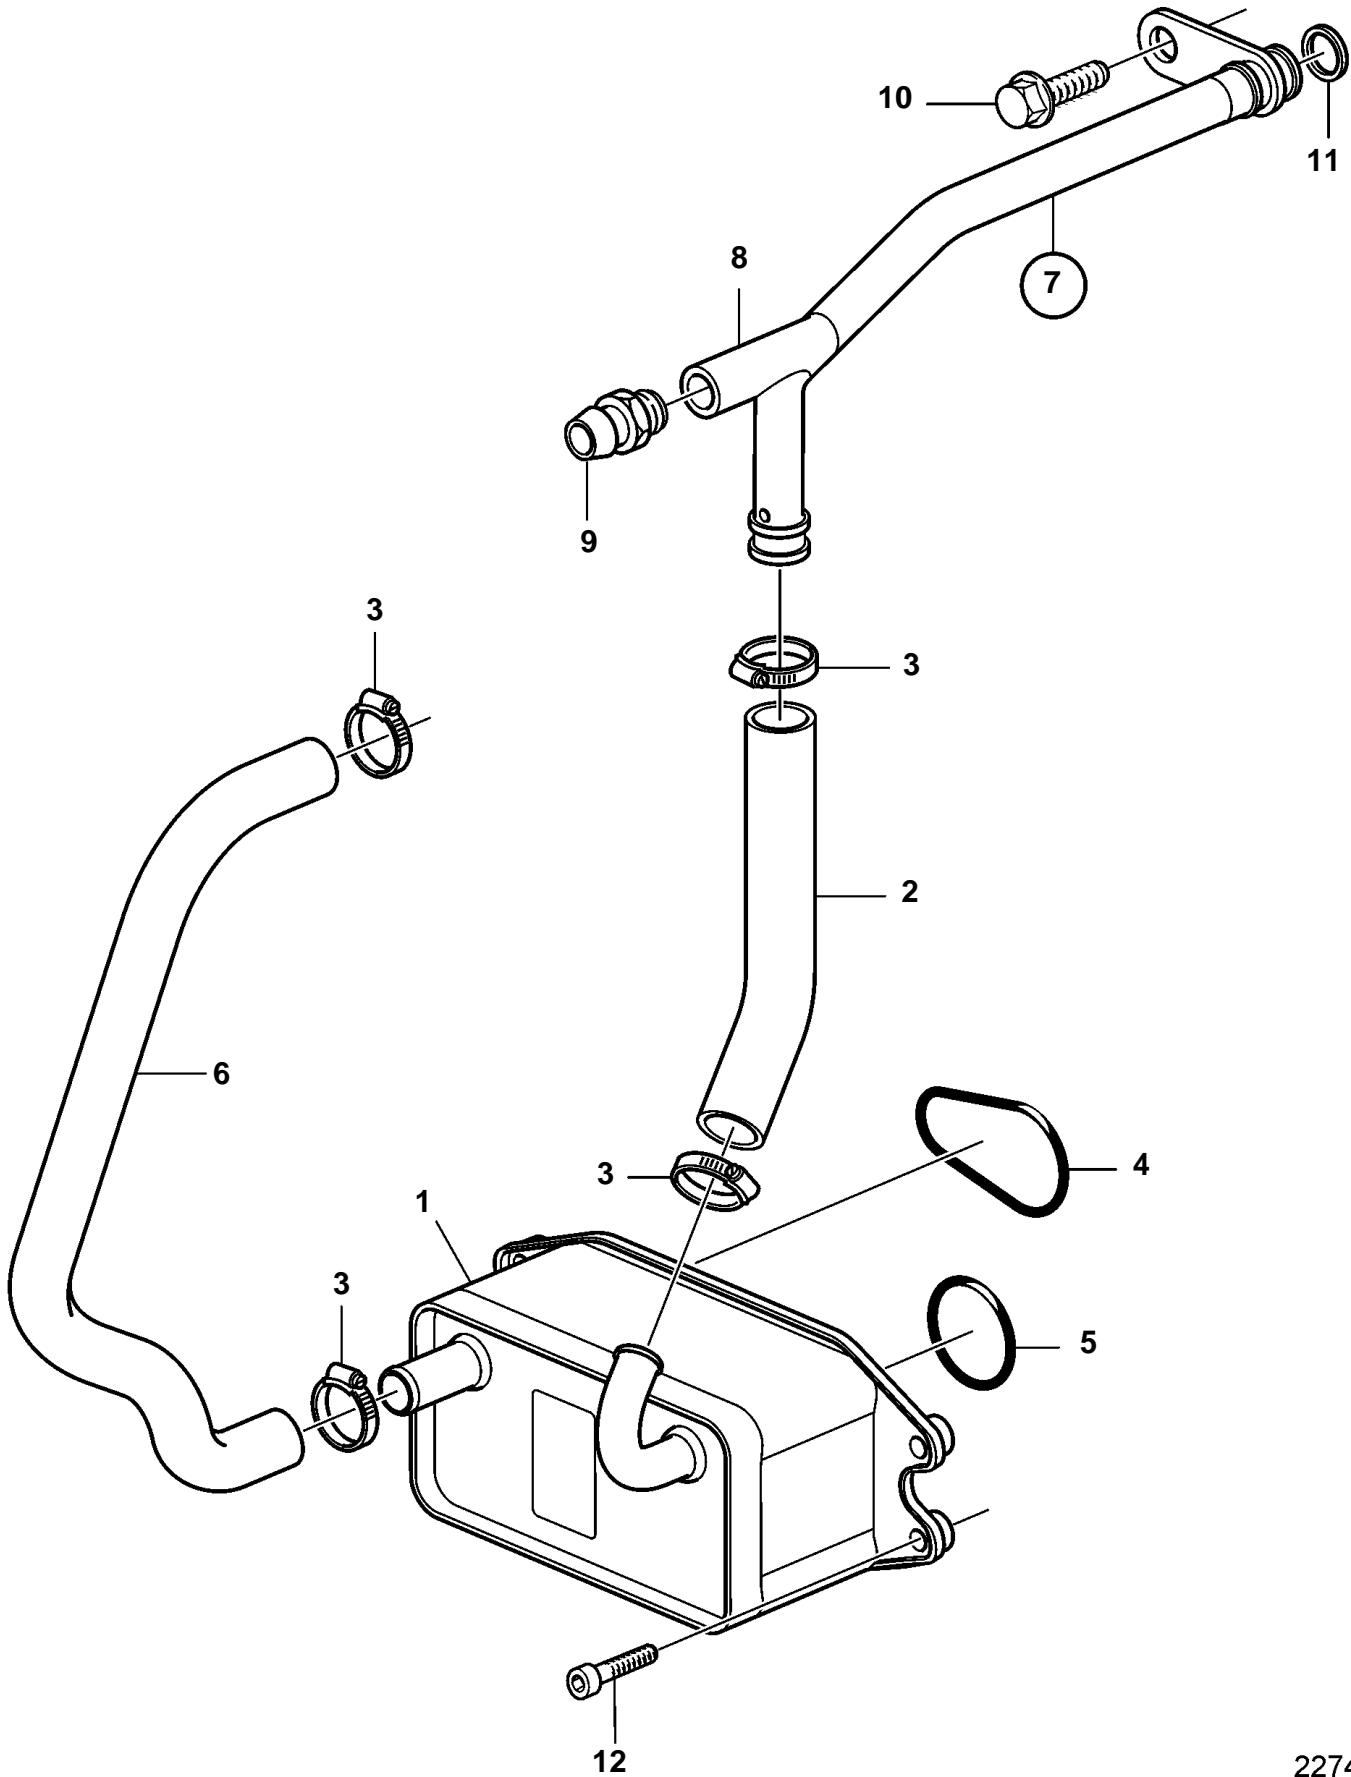

D3-110i-B, D3-130i-B, D3-160i-B, D3-190i-B, D3-130A-B, D3-160A-B, D3-190A-B

D3-110i-B, D3-130i-B, D3-160i-B, D3-190i-B, D3-130A-B, D3-160A-B, D3-190A-B

REF	PART NO.	QTY	DESCRIPTION
1	30713603	1	Oil cooler
2	3808566	1	Hose
3	943472	4	Hose clamp
4	30637199	1	Sealing ring
5	30637339	1	Seal
6	3812465	1	Hose
7	8636658	1	Hose
8	31104740	1	· Nipple
9	947893	1	· Drain cock
10	945444	1	Flange screw
11	982292	1	O-ring
12	986318	4	Screw