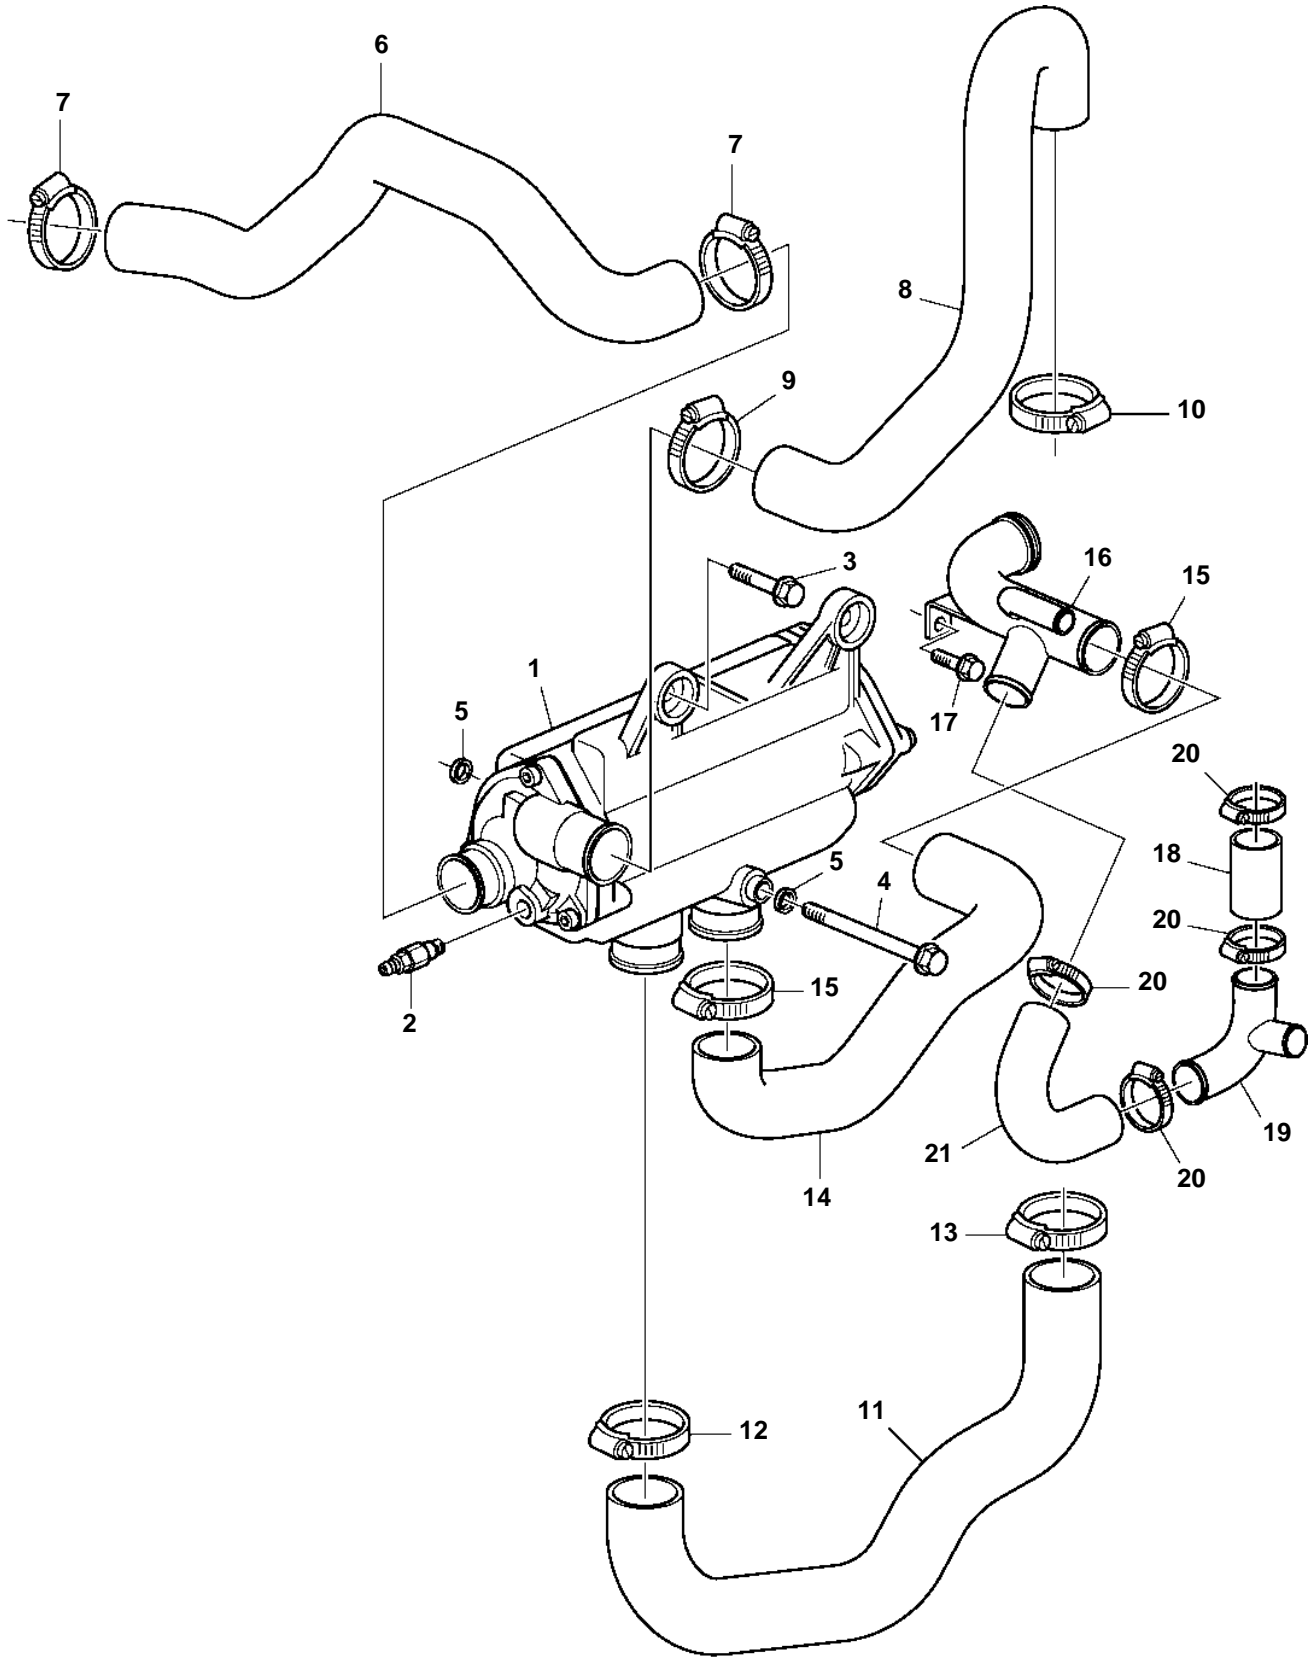

D3-110i-B, D3-130i-B, D3-160i-B, D3-130A-B, D3-160A-B

D3-110i-B, D3-130i-B, D3-160i-B, D3-130A-B, D3-160A-B

REF	PART NO.	QTY	DESCRIPTION	NOTES
1	3840056	1	Heat exchanger	
2	949918	1	Drain cock	
3		1	Flange screw	
4	968892	1	Flange screw	
5	976944	1	Washer	
6	3819737	1	Hose	Heat exchanger-after cooler.
7	943477	2	Hose clamp	
8	3819741	1	Hose	Heat exchanger-exhaust riser.
9	943476	1	Hose clamp	
10	943477	1	Hose clamp	
11	3584322	1	Hose	Thermostat housing-heat exchanger.
12	943477	1	Hose clamp	
13	943478	1	Clamp	
14	3587150	1	Hose	
15	943474	2	Hose clamp	
16	3819107	1	Pipe	
17		1	Flange screw	
18	3819122	1	Hose	
19	3819117	1	Tube	
20	943475	4	Hose clamp	
21	3819127	1	Hose	