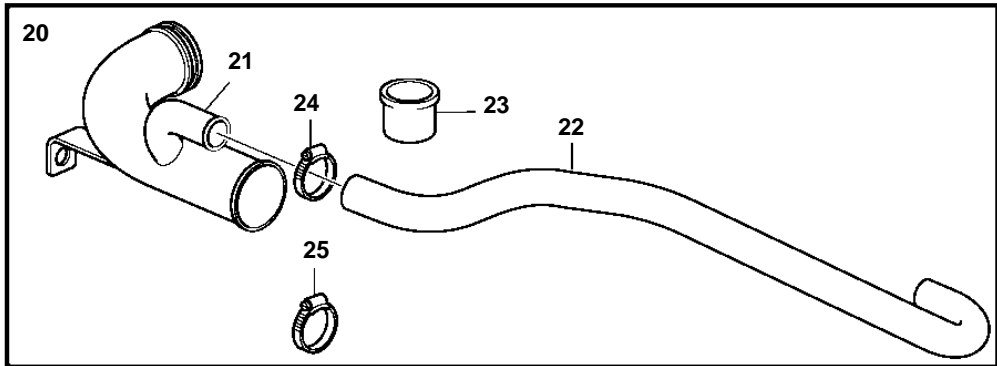

D3-110i-A, D3-130i-A, D3-160i-A, D3-130A-A, D3-160A-A

22684

D3-110i-A, D3-130i-A, D3-160i-A, D3-130A-A, D3-160A-A

REF	PART NO.	QTY	DESCRIPTION	NOTES
1	3586805	1	Heat exchanger	
2	3584322	1	Hose, therm. housing	
3	943477	1	Hose clamp	
4	943478	1	Clamp	
5	3584323	1	Hose	Heat exchanger-after cooler.
6	943477	3	Hose clamp	
7	3584324	1	Hose	Heat exchanger-exhaust riser.
8	943479	1	Hose clamp	
9	3584291	1	Hose	Heat exchanger-oil cooler.. Superseded by kit 3817479. See fig No 20.
10	943473	1	Hose clamp	
11	3587150	1	Hose, circulation pump	
12	3587250	1	Pipe connection, circulation pump	Superseded by kit 3817479. See fig No 20.
13	943476	1	Hose clamp	
14	976045	1	O-ring	
15	3584330	1	Hose, therm. housing	
16	943475	2	Hose clamp	
17	968892	1	Flange screw	
18	976944	2	Washer	
19	949918	1	Drain cock	
20	3817479	1	Coolant pipe	
21	3817368	1	• Pipe	
22	3812465	1	• Hose	
23	845422	1	• Cap	
24	943472	1	• Hose clamp	
25	943473	1	• Hose clamp	