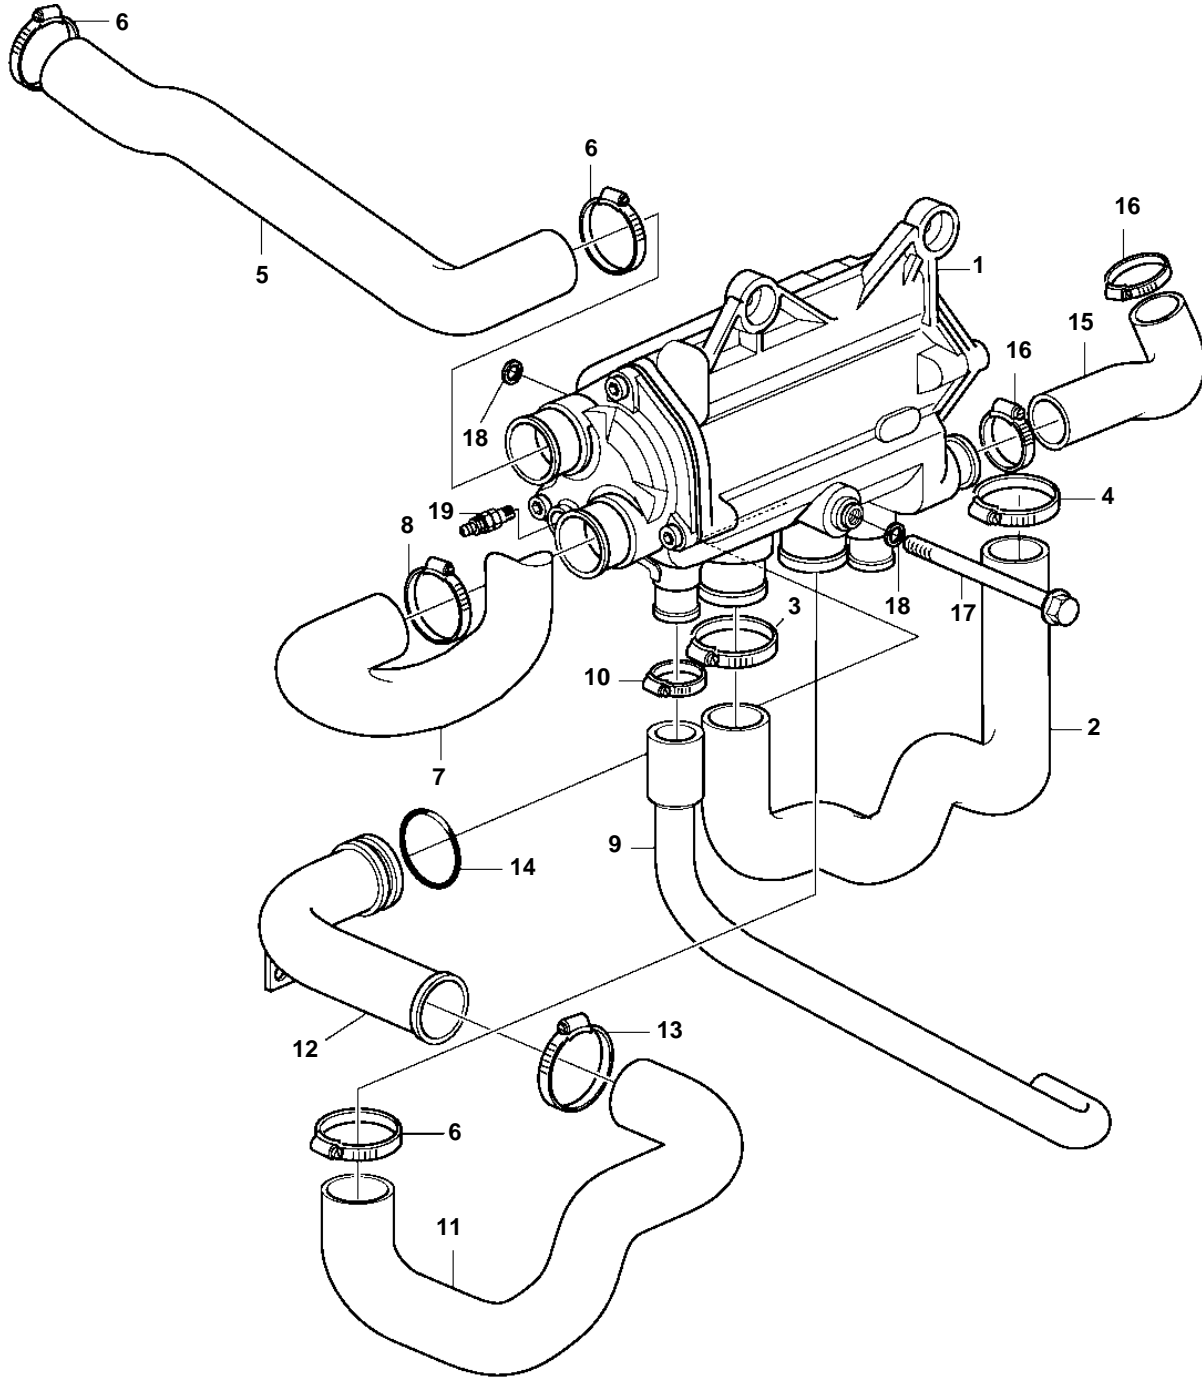

D3-110i-A, D3-130i-A, D3-160i-A, D3-130A-A, D3-160A-A

22684

D3-110i-A, D3-130i-A, D3-160i-A, D3-130A-A, D3-160A-A

REF	PART NO.	QTY	DESCRIPTION	NOTES
1	3586805	1	Heat exchanger	
2	3584322	1	Hose, therm. housing	
3	943477	1	Hose clamp	
4	943478	1	Clamp	
5	3584323	1	Hose	Heat exchanger-after cooler.
6	943477	3	Hose clamp	
7	3584324	1	Hose	Heat exchanger-exhaust riser.
8	943479	1	Hose clamp	
9	3584291	1	Hose	Heat exchanger-oil cooler.. Superseded by kit 3817479. See fig No 20.
10	943473	1	Hose clamp	
11	3587150	1	Hose, circulation pump	
12	3587250	1	Pipe connection, circulation pump	Superseded by kit 3817479. See fig No 20.
13	943476	1	Hose clamp	
14	976045	1	O-ring	
15	3584330	1	Hose, therm. housing	
16	943475	2	Hose clamp	
17	968892	1	Flange screw	
18	976944	2	Washer	
19	949918	1	Drain cock	
20	3817479	1	Coolant pipe	
21	3817368	1	• Pipe	
22	3812465	1	• Hose	
23	845422	1	• Cap	
24	943472	1	• Hose clamp	
25	943473	1	• Hose clamp	