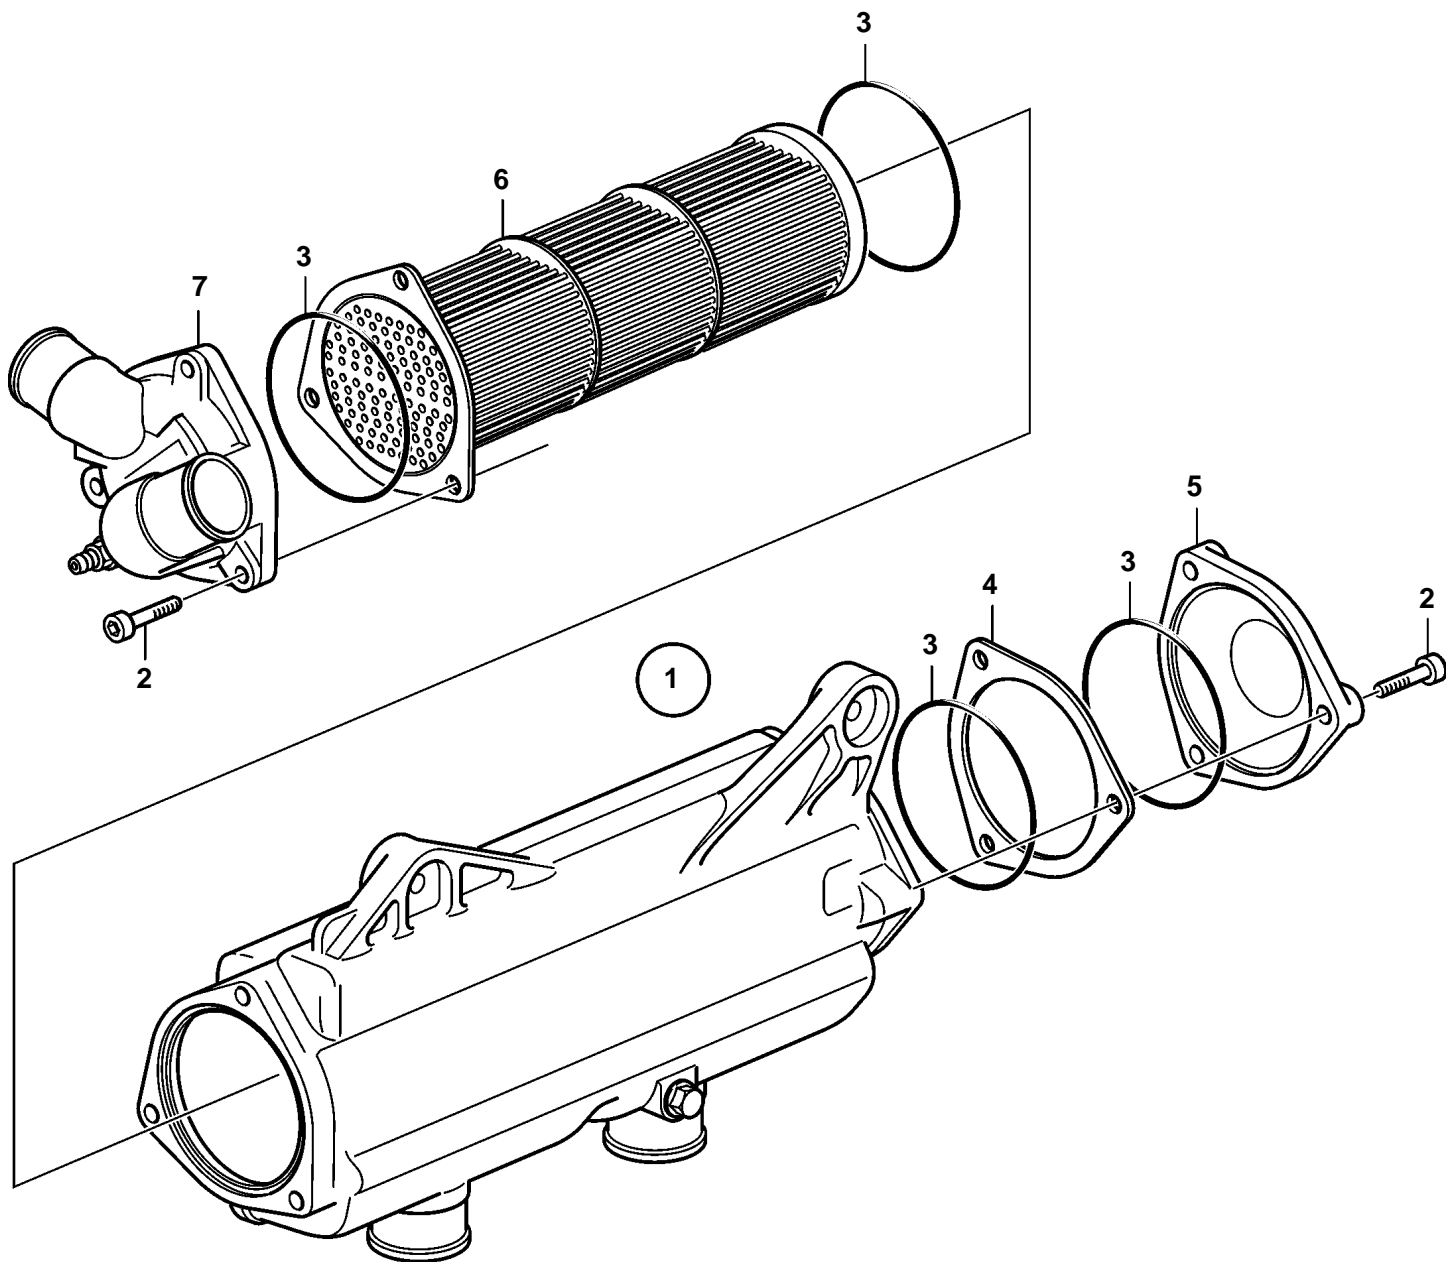

D3-190i-B, D3-190A-B

22753

D3-190i-B, D3-190A-B

| REF | PART NO. | QTY | DESCRIPTION |
|-----|----------|-----|----------------|
| 1 | 3884167 | 1 | Heat exchanger |
| 2 | 959224 | 6 | · Screw |
| 3 | 3581070 | 4 | · O-ring |
| 4 | 3580870 | 1 | · Washer |
| 5 | 888627 | 1 | · Cover |
| 6 | 3840375 | 1 | · Insert |
| 7 | 3884169 | 1 | · End cover |