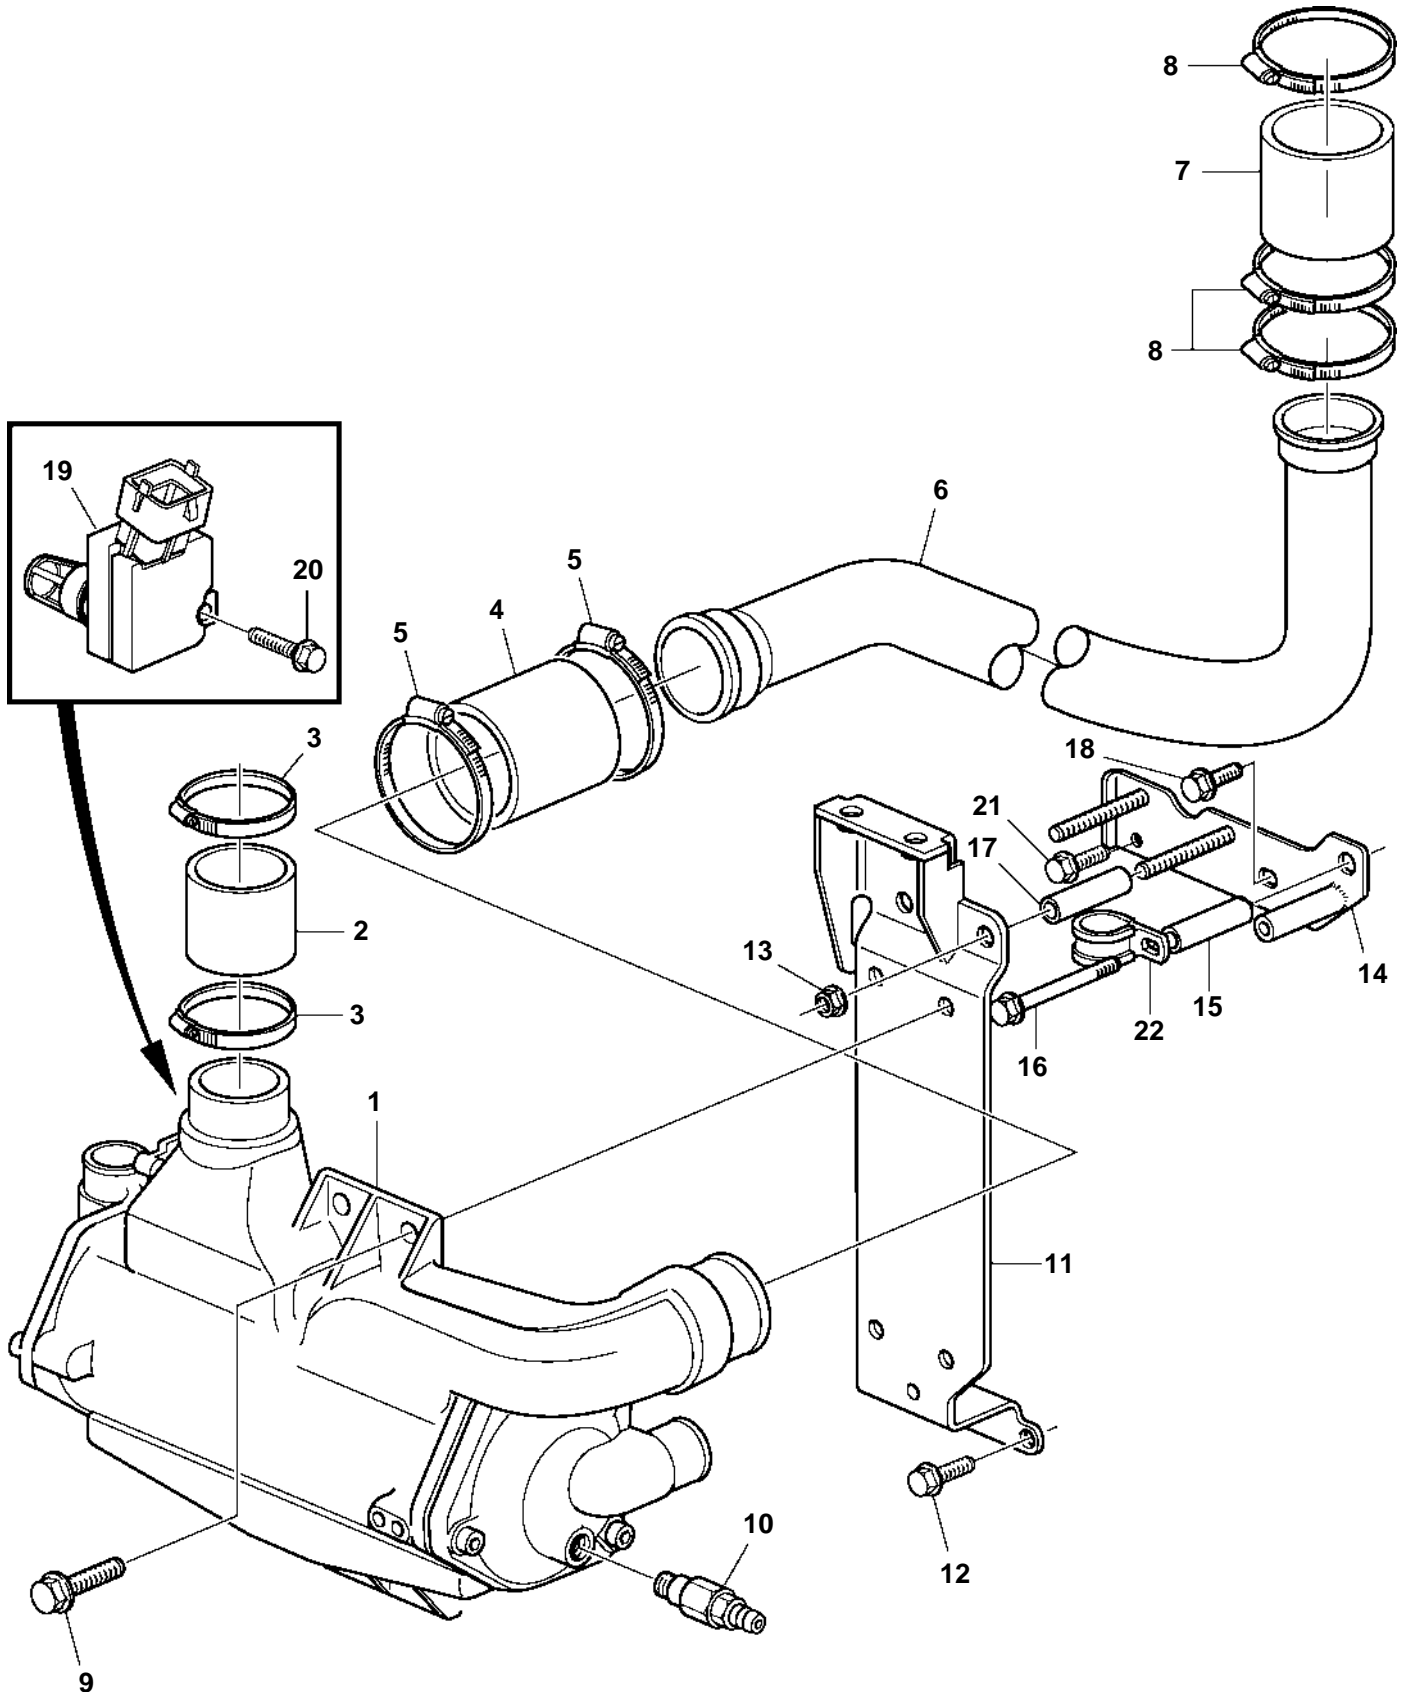

D3-190i-B, D3-190A-B

D3-190i-B, D3-190A-B

REF	PART NO.	QTY	DESCRIPTION	SEE SEC.
1	3812610	1	Intercooler	9629
2	30677765	1	Hose	
3	943480	2	Clamp	
4	470464	1	Hose, turbo	
5	943480	2	Clamp	
6	3812600	1	Charge air pipe	
7	847385	1	Hose	
8	943479	3	Hose clamp	
9	946671	4	Flange screw	
10	949918	1	Drain cock	
11	3819388	1	Bracket	
12	981177	2	Flange screw	
13	945408	2	Flange nut	
14	3819389	1	Bracket	
15	846425	1	Spacer sleeve	
16	965186	1	Flange screw	
17	858392	2	Sleeve	
18	947790	1	Flange screw	
19	30622083	1	Sender	
20	955247	1	Screw	
21	987428	1	Screw	
22	980614	1	Clamp	