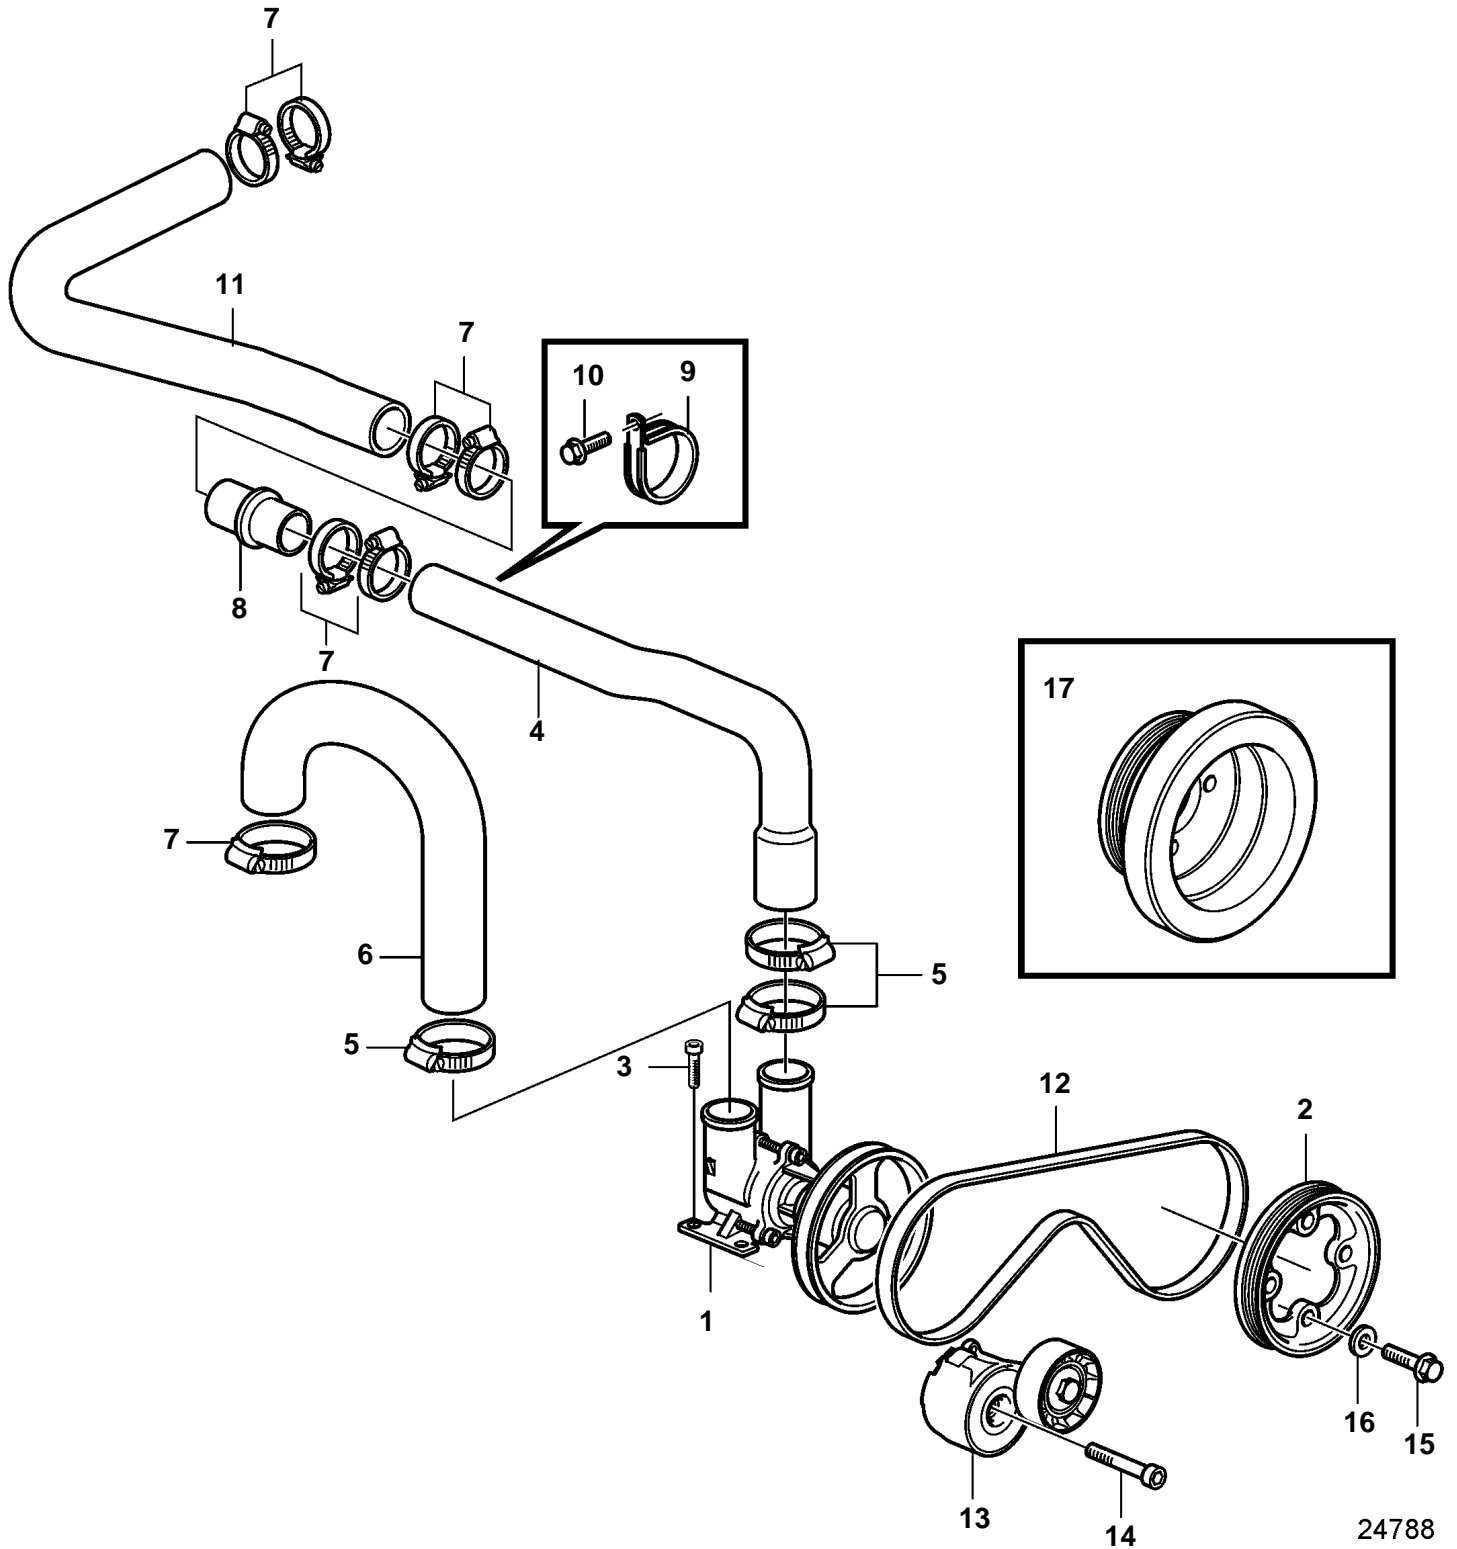

D3-110I-D, D3-150I-D, D3-170I-D, D3-200I-D, D3-220I-D

D3-110I-D, D3-150I-D, D3-170I-D, D3-200I-D, D3-220I-D

REF	PART NO.	QTY	DESCRIPTION	SEE SEC.	NOTES
1		1	Sea water pump		
				35781	
2	21110032	1	Pulley		110-170 HP
3	959223	4	Hex. socket screw		M8x30mm
4	21104901	1	Hose		
5	961670	3	Hose clamp		
6	21162640	1	Hose		Sea water pump-intercooler.
7	994561	7	Hose clamp		
8	861090	1	Tube		
9	967645	1	Clamp		
10	946544	1	Flange screw		M6x16mm
11	21285072	1	Hose		To oil cooler.
12	21160912	1	V-ribbed belt		
13	21424647	1	Belt tensioner		
14	959245	1	Hex. socket screw		
15	975101	4	Flange screw		M10x40mm
16	949523	4	Washer		
17	21255747	1	Vibration damper		200-220 HP