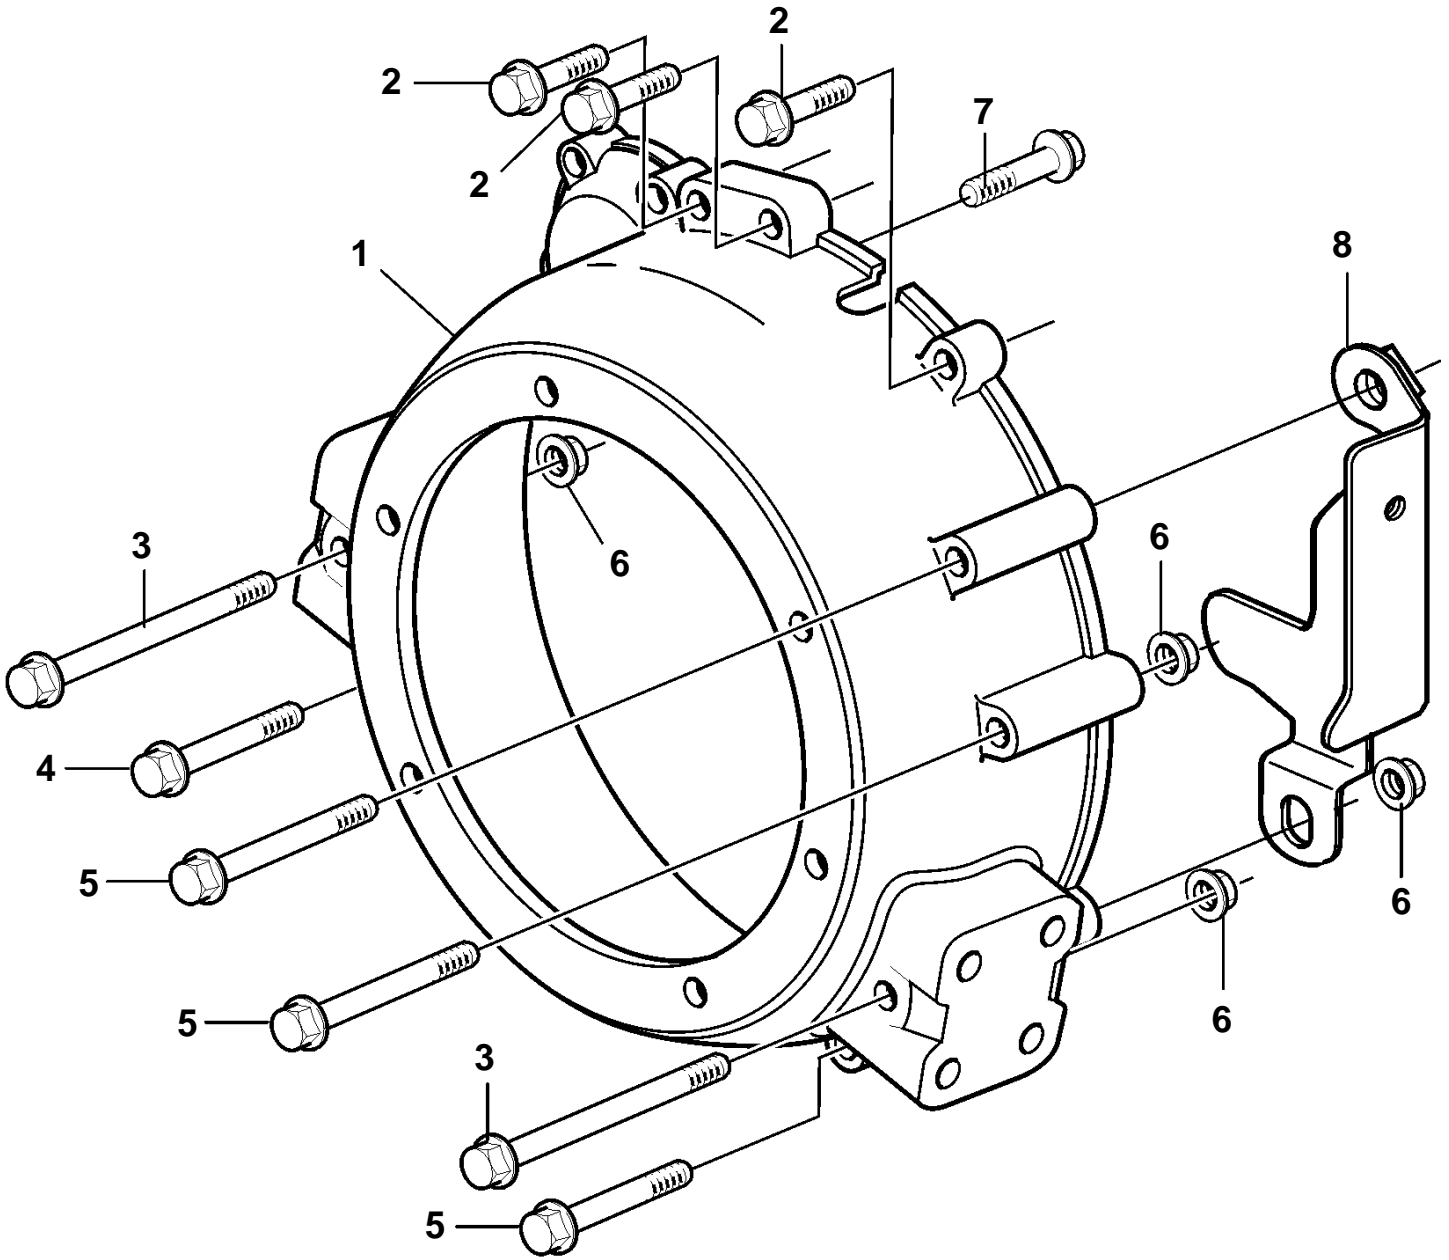

D3-110I-D, D3-150I-D, D3-170I-D, D3-200I-D, D3-220I-D

24878

D3-110I-D, D3-150I-D, D3-170I-D, D3-200I-D, D3-220I-D

REF	PART NO.	QTY	DESCRIPTION	NOTES
1	21274806	1	Flywheel housing	
2	965185	3	Flange screw	L=40mm
3	973098	2	Flange screw	L=150mm
4	965189	1	Flange screw	L=90mm
5	969313	3	Flange screw	L=110mm
6	971095	5	Flange nut	
7	965188	1	Flange screw	M10x70mm
8	40005031	1	Cover	