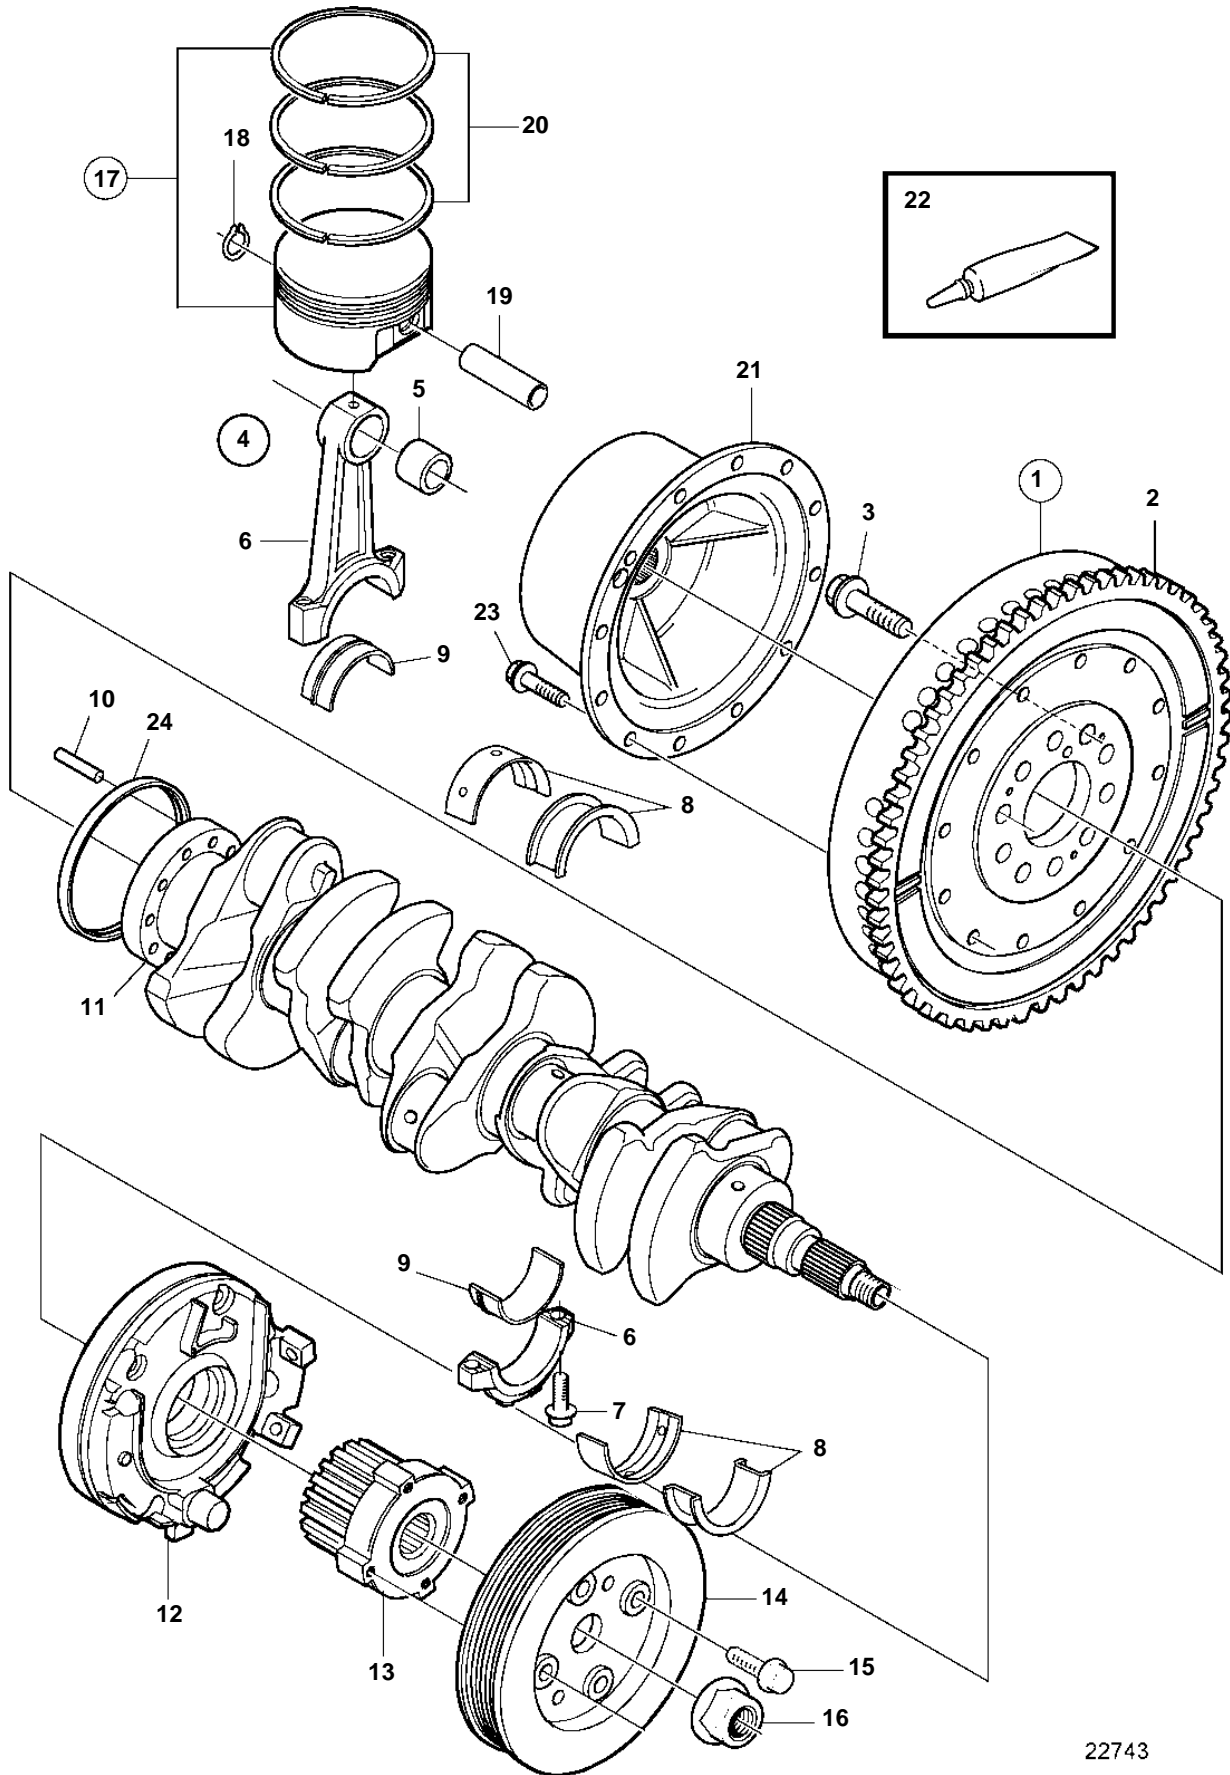

D3-140A-D, D3-170A-D, D3-200A-D, D3-220A-D

D3-140A-D, D3-170A-D, D3-200A-D, D3-220A-D

REF	PART NO.	QTY	DESCRIPTION	SEE SEC.	NOTES
1	21317215	1	Flywheel		
2	3818641	1	• Gear ring		
3	9454743	10	Screw		
4	30777189	5	Connecting rod		
5		1	• Bushing		
6		1	• Connecting rod		
7	9497858	2	• Screw		
8	31251378	5	Main bearing		Without flange, red
	31251379	5	Main bearing		Without flange, yellow
	31251380	5	Main bearing		Without flange, blue
	31251381	5	Main bearing		Without flange green
	31251597	1	Main bearing		With flange, red
	31251598	1	Main bearing		With flange, yellow
	31251599	1	Main bearing		With flange, blue
9	31251996	1	Big-end bearing kit		
10	973660	1	Spring pin		
11	9465781	1	Crankshaft		
12		1	Oil pump	35762	
13	1275366	1	Pulley		
14	31258122	1	Oscillation damper		
15				35649	M10x30mm
16	3531111	1	Nut		
17	31251737	1	Piston kit		Class C
	31251738	1	Piston kit		Class D
	31251739	1	Piston kit		Class E
18	30777225	1	• Lock ring		
19		1	• Piston pin		
20	30750678	1	Piston ring kit		
21	21373176	1	Flexible coupling		
22	598034	1	Grease		
23	946671	6	Flange screw		
24	9458178	1	Sealing ring		