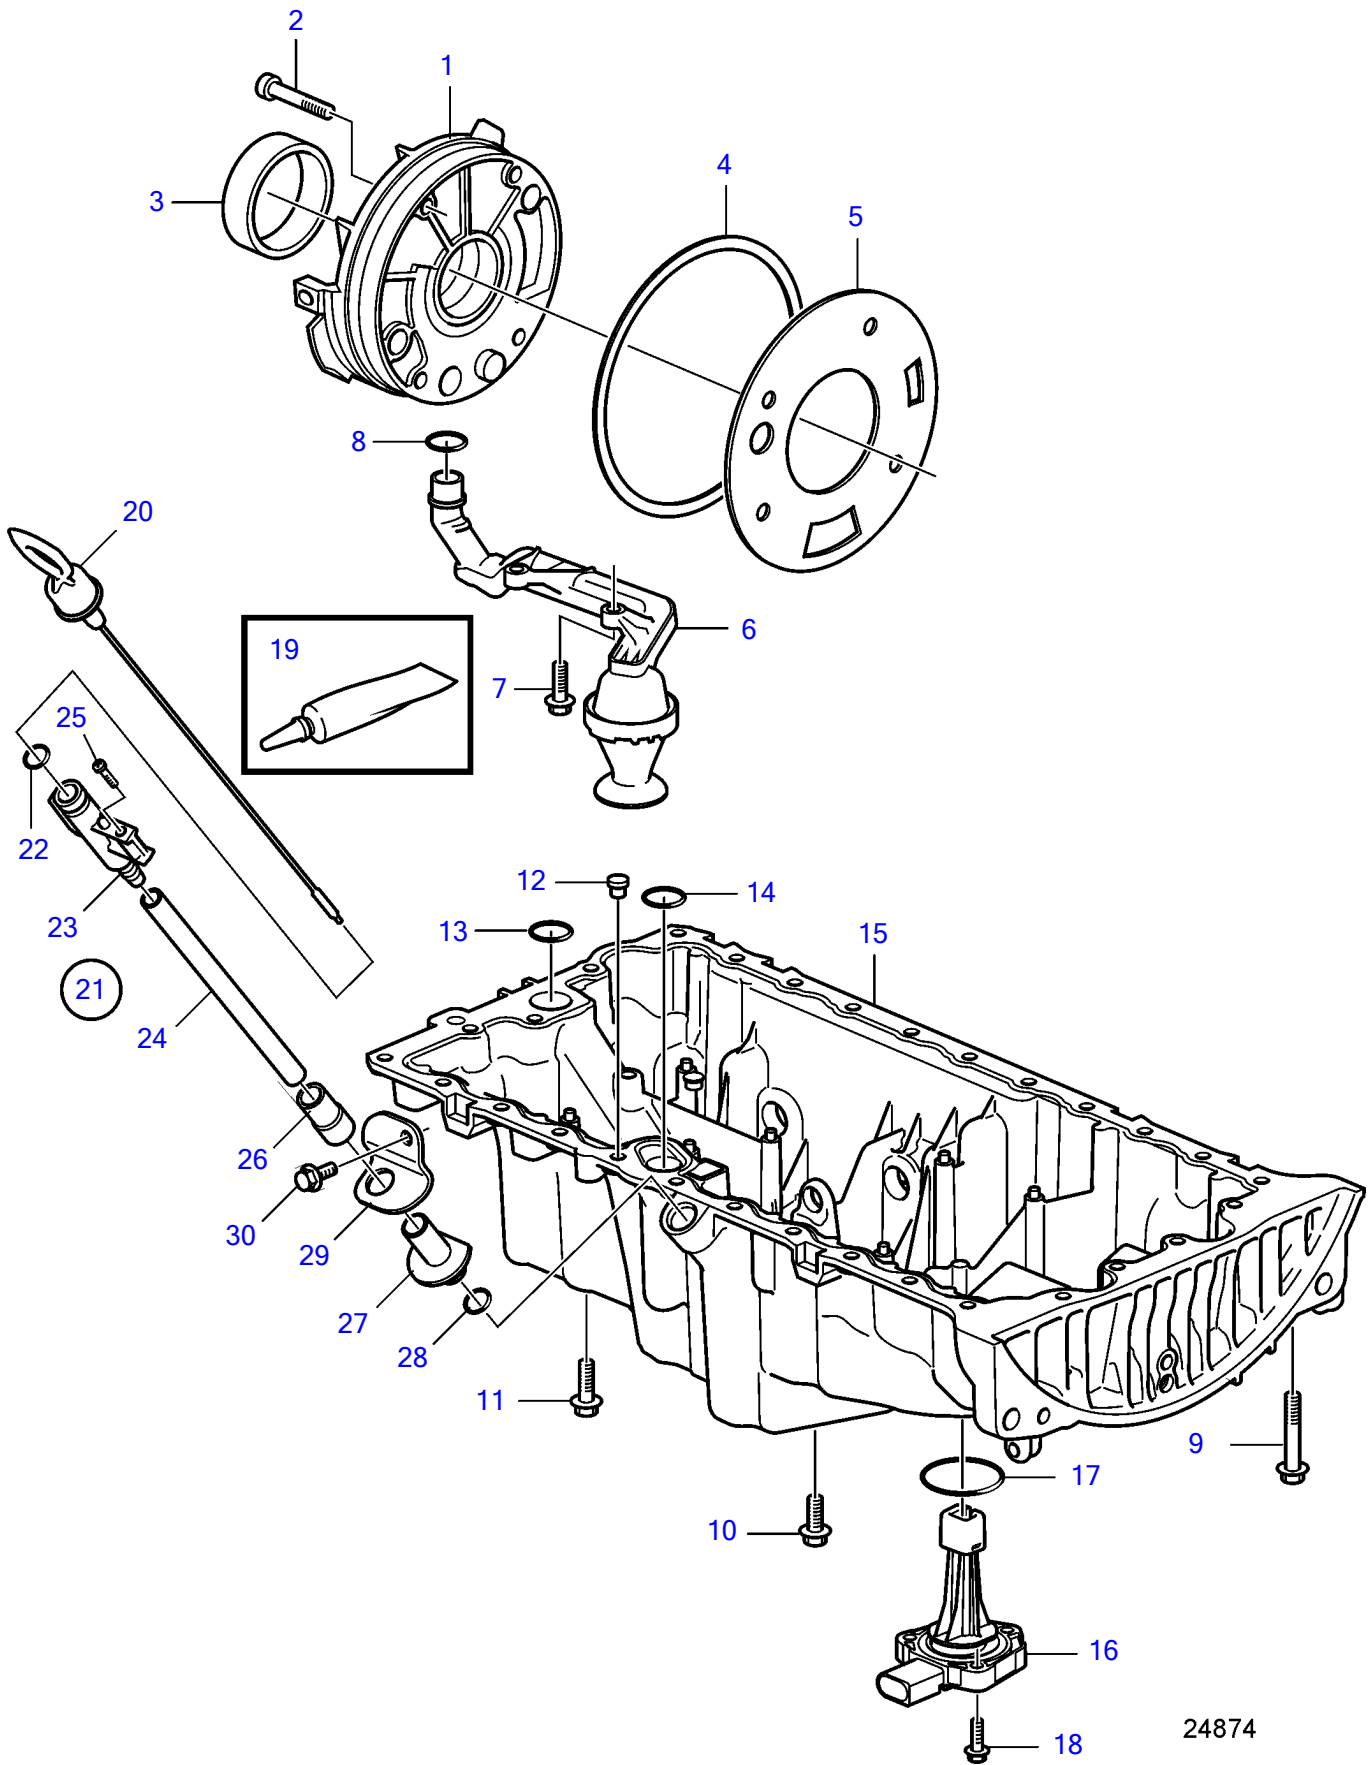

D3-110I-D, D3-110I-E, D3-140I-E, D3-140A-D, D3-140A-E, D3-150I-D, D3-150I-E, D3-170I-D, D3-170I-E, D3-170A-D, D3-170A-E, D3-200I-D, D3-200I-E, D3-200A-D, D3-200A-E, D3-220I-D, D3-220I-E, D3-220A-D, D3-220A-E

24874

D3-110I-D, D3-110I-E, D3-140I-E, D3-140A-D, D3-140-A-E, D3-150I-D, D3-150I-E, D3-170I-D, D3-170I-E, D3-170A-D, D3-170A-E, D3-200I-D, D3-200I-E, D3-200A-D, D3-200A-E, D3-220I-D, D3-220I-E, D3-220A-D, D3-220A-E

REF	PART NO.	QTY	DESCRIPTION	NOTES
1	30777092	1	Oil pump	
2	987348	4	6 point socket screw	
3	6842273	1	Lip seal	
4	981204	1	O-ring	
5	1275404	1	Gasket	
6	30777148	1	Suction line	
7	968158	2	Flange screw	
8	30637867	1	Sealing ring	
9	980092	4	Flange screw	M7x100mm
10	975880	22	Flange screw	M7x20mm
11	985322	4	Flange screw	M7x40mm
12	463963	1	Valve	
13	8642560	1	Sealing ring	
14	8631513	1	Sealing ring	
15	31258206	1	Oil sump	
16	31272687	1	Oil level sensor	
17	31219441	1	O-ring	
18	982759	3	Flange screw	M6x25mm
19	1161771	1	Sealing compound	50ml
20	3847530	1	Oil dipstick	
21	21376073	1	Pipe	
22	944124	1	• O-ring	
23		1	• Anchorage	
24		1	• Tube	
25	975378	1	6 point socket screw	
26	843533	1	Rubber cushion	
27	21451916	1	Insert nipple	
28	3888462	1	O-ring	
29	3847997	1	Bracket	
30	982775	1	Flange screw	M7x16mm