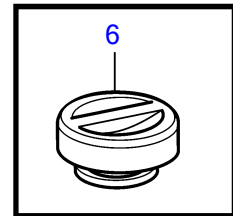

D3-110I-D, D3-110I-E, D3-140I-E, D3-140A-D, D3-140A-E, D3-150I-D, D3-150I-E, D3-170I-D, D3-170I-E, D3-170A-D, D3-170A-E, D3-200I-D, D3-200I-E, D3-200A-D, D3-200A-E, D3-220I-D, D3-220I-E, D3-220A-D, D3-220A-E

25622

D3-110I-D, D3-110I-E, D3-140I-E, D3-140A-D, D3-140A-E, D3-150I-D, D3-150I-E, D3-170I-D, D3-170I-E, D3-170A-D, D3-170A-E, D3-200I-D, D3-200I-E, D3-200A-D, D3-200A-E, D3-220I-D, D3-220I-E, D3-220A-D, D3-220A-E

REF	PART NO.	QTY	DESCRIPTION	SEE SEC.	NOTES
1	3801382	1	Longblock engine		
2	31251172	1	• Delivery pipe	35714	
3	31251173	1	• Delivery pipe	35714	
4	31251174	1	• Delivery pipe	35714	
5	31251175	1	• Delivery pipe	35714	
6	3819129	1	• Oil filler cap		
7	965181	2	• Flange screw		
8	21806510	1	• Lifting eye		Obsolete part
9	973528	1	• Spacer sleeve	35658	
10	965193	1	• Flange screw	35658	
11	(21146441)	1	• Lifting eye		Obsolete part
12	21560216	1	Kit		Needed when ordering longblock
13	986228	1	• 6 point socket screw		Needed when ordering longblock
14	21480802	4	• Water outlet pipe		Needed when ordering longblock
			• Installation Instruction 47701756	47701756-EN	Water Outlet
15	21664969	1	• Small parts kit		Needed when ordering longblock
16		1	• • Sensor		Needed when ordering longblock
17	(30713576)	1	• • Clip		Obsolete part, Needed when ordering longblock
18	(30713577)	1	• • O-ring		Obsolete part, Needed when ordering longblock
19	(31293624)	1	• • Sealing		Obsolete part, Needed when ordering longblock
20	1161059	1	• Sealing compound		Needed when ordering longblock
21	961670	2	• Hose clamp		Needed when ordering longblock
22	21454184	1	• Hose		Needed when ordering longblock
23	946544	1	• Flange screw		Needed when ordering longblock
24	21462783	1	Hose		Needed when ordering longblock, SN-2003018457
25	21591184	1	Inlet pipe		Needed when ordering longblock
26	976045	1	O-ring		Needed when ordering longblock