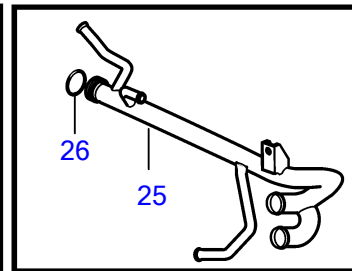

D3-110I-D, D3-110I-E, D3-140I-E, D3-140A-D, D3-140A-E, D3-150I-D, D3-150I-E, D3-170I-D, D3-170I-E, D3-170A-D, D3-170A-E, D3-200I-D, D3-200I-E, D3-200A-D, D3-200A-E, D3-220I-D, D3-220I-E, D3-220A-D, D3-220A-E

25622

D3-110I-D, D3-110I-E, D3-140I-E, D3-140A-D, D3-140A-E, D3-150I-D, D3-150I-E, D3-170I-D, D3-170I-E, D3-170A-D, D3-170A-E, D3-200I-D, D3-200I-E, D3-200A-D, D3-200A-E, D3-220I-D, D3-220I-E, D3-220A-D, D3-220A-E

REF	PART NO.	QTY	DESCRIPTION	SEE SEC.	NOTES
1	3801382	1	Longblock engine		
2	31251172	1	• Delivery pipe	35714	
3	31251173	1	• Delivery pipe	35714	
4	31251174	1	• Delivery pipe	35714	
5	31251175	1	• Delivery pipe	35714	
6	3819129	1	• Oil filler cap		
7	965181	2	• Flange screw		
8	21806510	1	• Lifting eye		Obsolete part
9	973528	1	• Spacer sleeve	35658	
10	965193	1	• Flange screw	35658	
11	(21146441)	1	• Lifting eye		Obsolete part
12	21560216	1	Kit		Needed when ordering longblock
13	986228	1	• 6 point socket screw		Needed when ordering longblock
14	21480802	4	• Water outlet pipe		Needed when ordering longblock
			• Installation Instruction 47701756	47701756-EN	Water Outlet
15	21664969	1	• Small parts kit		Needed when ordering longblock
16		1	• • Sensor		Needed when ordering longblock
17	(30713576)	1	• • Clip		Obsolete part, Needed when ordering longblock
18	(30713577)	1	• • O-ring		Obsolete part, Needed when ordering longblock
19	(31293624)	1	• • Sealing		Obsolete part, Needed when ordering longblock
20	1161059	1	• Sealing compound		Needed when ordering longblock
21	961670	2	• Hose clamp		Needed when ordering longblock
22	21454184	1	• Hose		Needed when ordering longblock
23	946544	1	• Flange screw		Needed when ordering longblock
24	21462783	1	Hose		Needed when ordering longblock, SN-2003018457
25	21591184	1	Inlet pipe		Needed when ordering longblock
26	976045	1	O-ring		Needed when ordering longblock