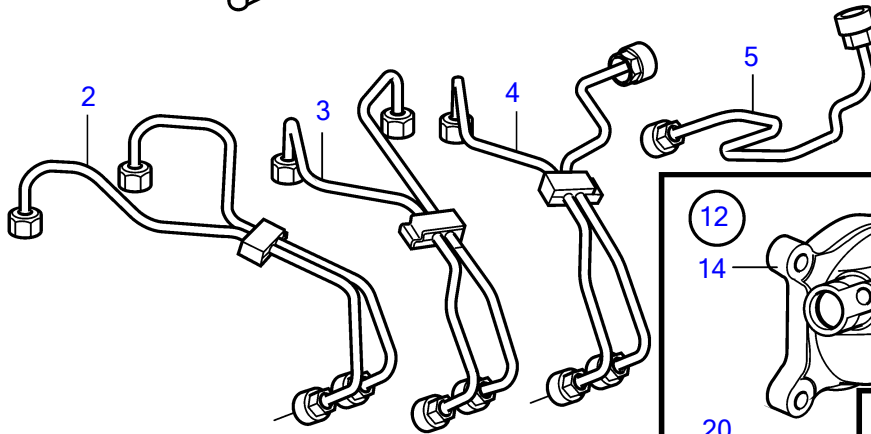

D3-110I-D, D3-110I-E, D3-140I-E, D3-140A-D, D3-140A-E, D3-150I-D, D3-150I-E, D3-170I-D, D3-170I-E, D3-170A-D, D3-170A-E, D3-200I-D, D3-200I-E, D3-200A-D, D3-200A-E, D3-220I-D, D3-220I-E, D3-220A-D, D3-220A-E

REF	PART NO.	QTY	DESCRIPTION	SEE SEC.	NOTES
1	3801382	1	Longblock engine		
2	31251172	1	• Delivery pipe	35714	
3	31251173	1	• Delivery pipe	35714	
4	31251174	1	• Delivery pipe	35714	
5	31251175	1	• Delivery pipe	35714	
6	3819129	1	• Oil filler cap		
7	965181	2	• Flange screw		
8	21806510	1	• Lifting eye		Obsolete part
9	973528	1	• Spacer sleeve	35658	
10	965193	1	• Flange screw	35658	
11	(21146441)	1	• Lifting eye		Obsolete part
12	21560216	1	Kit		Needed when ordering longblock
13	986228	1	• 6 point socket screw		Needed when ordering longblock
14	21480802	4	• Water outlet pipe		Needed when ordering longblock
			• Installation Instruction 47701756	47701756-EN	Water Outlet
15	21664969	1	• Small parts kit		Needed when ordering longblock
16		1	• • Sensor		Needed when ordering longblock
17	(30713576)	1	• • Clip		Obsolete part, Needed when ordering longblock
18	(30713577)	1	• • O-ring		Obsolete part, Needed when ordering longblock
19	(31293624)	1	• • Sealing		Obsolete part, Needed when ordering longblock
20	1161059	1	• Sealing compound		Needed when ordering longblock
21	961670	2	• Hose clamp		Needed when ordering longblock
22	21454184	1	• Hose		Needed when ordering longblock
23	946544	1	• Flange screw		Needed when ordering longblock
24	21462783	1	Hose		Needed when ordering longblock, SN-2003018457
25	21591184	1	Inlet pipe		Needed when ordering longblock
26	976045	1	O-ring		Needed when ordering longblock