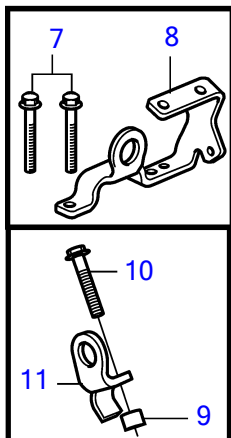

D3-110I-D, D3-110I-E, D3-140I-E, D3-140A-D, D3-140A-E, D3-150I-D, D3-150I-E, D3-170I-D, D3-170I-E, D3-170A-D, D3-170A-E, D3-200I-D, D3-200I-E, D3-200A-D, D3-200A-E, D3-220I-D, D3-220I-E, D3-220A-D, D3-220A-E

25622

D3-110I-D, D3-110I-E, D3-140I-E, D3-140A-D, D3-140A-E, D3-150I-D, D3-150I-E, D3-170I-D, D3-170I-E, D3-170A-D, D3-170A-E, D3-200I-D, D3-200I-E, D3-200A-D, D3-200A-E, D3-220I-D, D3-220I-E, D3-220A-D, D3-220A-E

REF	PART NO.	QTY	DESCRIPTION	SEE SEC.	NOTES
1	3801382	1	Longblock engine		
2	31251172	1	• Delivery pipe	35714	
3	31251173	1	• Delivery pipe	35714	
4	31251174	1	• Delivery pipe	35714	
5	31251175	1	• Delivery pipe	35714	
6	3819129	1	• Oil filler cap		
7	965181	2	• Flange screw		
8	21806510	1	• Lifting eye		Obsolete part
9	973528	1	• Spacer sleeve	35658	
10	965193	1	• Flange screw	35658	
11	(21146441)	1	• Lifting eye		Obsolete part
12	21560216	1	Kit		Needed when ordering longblock
13	986228	1	• 6 point socket screw		Needed when ordering longblock
14	21480802	4	• Water outlet pipe		Needed when ordering longblock
			• Installation Instruction 47701756	47701756-EN	Water Outlet
15	21664969	1	• Small parts kit		Needed when ordering longblock
16		1	• • Sensor		Needed when ordering longblock
17	(30713576)	1	• • Clip		Obsolete part, Needed when ordering longblock
18	(30713577)	1	• • O-ring		Obsolete part, Needed when ordering longblock
19	(31293624)	1	• • Sealing		Obsolete part, Needed when ordering longblock
20	1161059	1	• Sealing compound		Needed when ordering longblock
21	961670	2	• Hose clamp		Needed when ordering longblock
22	21454184	1	• Hose		Needed when ordering longblock
23	946544	1	• Flange screw		Needed when ordering longblock
24	21462783	1	Hose		Needed when ordering longblock, SN-2003018457
25	21591184	1	Inlet pipe		Needed when ordering longblock
26	976045	1	O-ring		Needed when ordering longblock