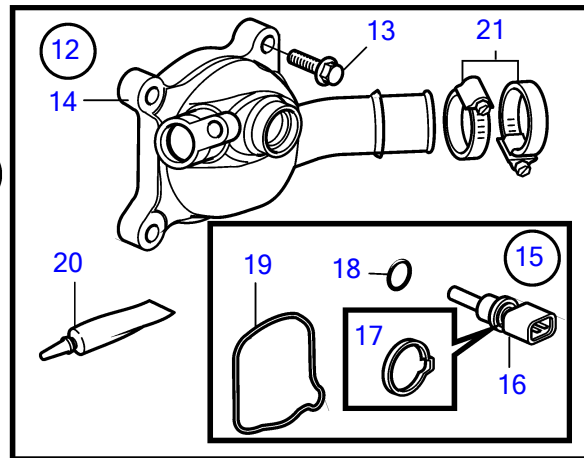

D3-110I-D, D3-110I-E, D3-140I-E, D3-140A-D, D3-140A-E, D3-150I-D, D3-150I-E, D3-170I-D, D3-170I-E, D3-170A-D, D3-170A-E, D3-200I-D, D3-200I-E, D3-200A-D, D3-200A-E, D3-220I-D, D3-220I-E, D3-220A-D, D3-220A-E

REF	PART NO.	QTY	DESCRIPTION	SEE SEC.	NOTES
1	3801382	1	Longblock engine		
2	31251172	1	• Delivery pipe	35714	
3	31251173	1	• Delivery pipe	35714	
4	31251174	1	• Delivery pipe	35714	
5	31251175	1	• Delivery pipe	35714	
6	3819129	1	• Oil filler cap		
7	965181	2	• Flange screw		
8	21806510	1	• Lifting eye		Obsolete part
9	973528	1	• Spacer sleeve	35658	
10	965193	1	• Flange screw	35658	
11	(21146441)	1	• Lifting eye		Obsolete part
12	21560216	1	Kit		Needed when ordering longblock
13	986228	1	• 6 point socket screw		Needed when ordering longblock
14	21480802	4	• Water outlet pipe		Needed when ordering longblock
			• Installation Instruction 47701756	47701756-EN	Water Outlet
15	21664969	1	• Small parts kit		Needed when ordering longblock
16		1	• • Sensor		Needed when ordering longblock
17	(30713576)	1	• • Clip		Obsolete part, Needed when ordering longblock
18	(30713577)	1	• • O-ring		Obsolete part, Needed when ordering longblock
19	(31293624)	1	• • Sealing		Obsolete part, Needed when ordering longblock
20	1161059	1	• Sealing compound		Needed when ordering longblock
21	961670	2	• Hose clamp		Needed when ordering longblock
22	21454184	1	• Hose		Needed when ordering longblock
23	946544	1	• Flange screw		Needed when ordering longblock
24	21462783	1	Hose		Needed when ordering longblock, SN-2003018457
25	21591184	1	Inlet pipe		Needed when ordering longblock
26	976045	1	O-ring		Needed when ordering longblock