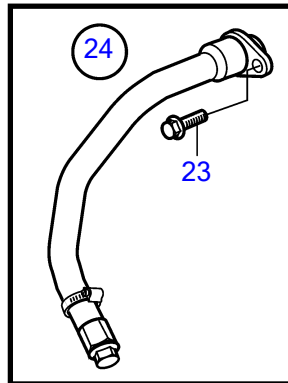

D3-110I-D, D3-110I-E, D3-140I-E, D3-140A-D, D3-140A-E, D3-150I-D, D3-150I-E, D3-170I-D, D3-170I-E, D3-170A-D, D3-170A-E, D3-200I-D, D3-200I-E, D3-200A-D, D3-200A-E, D3-220I-D, D3-220I-E, D3-220A-D, D3-220A-E

25622

D3-110I-D, D3-110I-E, D3-140I-E, D3-140A-D, D3-140A-E, D3-150I-D, D3-150I-E, D3-170I-D, D3-170I-E, D3-170A-D, D3-170A-E, D3-200I-D, D3-200I-E, D3-200A-D, D3-200A-E, D3-220I-D, D3-220I-E, D3-220A-D, D3-220A-E

REF	PART NO.	QTY	DESCRIPTION	SEE SEC.	NOTES
1	3801382	1	Longblock engine		
2	31251172	1	• Delivery pipe	35714	
3	31251173	1	• Delivery pipe	35714	
4	31251174	1	• Delivery pipe	35714	
5	31251175	1	• Delivery pipe	35714	
6	3819129	1	• Oil filler cap		
7	965181	2	• Flange screw		
8	21806510	1	• Lifting eye		Obsolete part
9	973528	1	• Spacer sleeve	35658	
10	965193	1	• Flange screw	35658	
11	(21146441)	1	• Lifting eye		Obsolete part
12	21560216	1	Kit		Needed when ordering longblock
13	986228	1	• 6 point socket screw		Needed when ordering longblock
14	21480802	4	• Water outlet pipe		Needed when ordering longblock
			• Installation Instruction 47701756	47701756-EN	Water Outlet
15	21664969	1	• Small parts kit		Needed when ordering longblock
16		1	• • Sensor		Needed when ordering longblock
17	(30713576)	1	• • Clip		Obsolete part, Needed when ordering longblock
18	(30713577)	1	• • O-ring		Obsolete part, Needed when ordering longblock
19	(31293624)	1	• • Sealing		Obsolete part, Needed when ordering longblock
20	1161059	1	• Sealing compound		Needed when ordering longblock
21	961670	2	• Hose clamp		Needed when ordering longblock
22	21454184	1	• Hose		Needed when ordering longblock
23	946544	1	• Flange screw		Needed when ordering longblock
24	21462783	1	Hose		Needed when ordering longblock, SN-2003018457
25	21591184	1	Inlet pipe		Needed when ordering longblock
26	976045	1	O-ring		Needed when ordering longblock