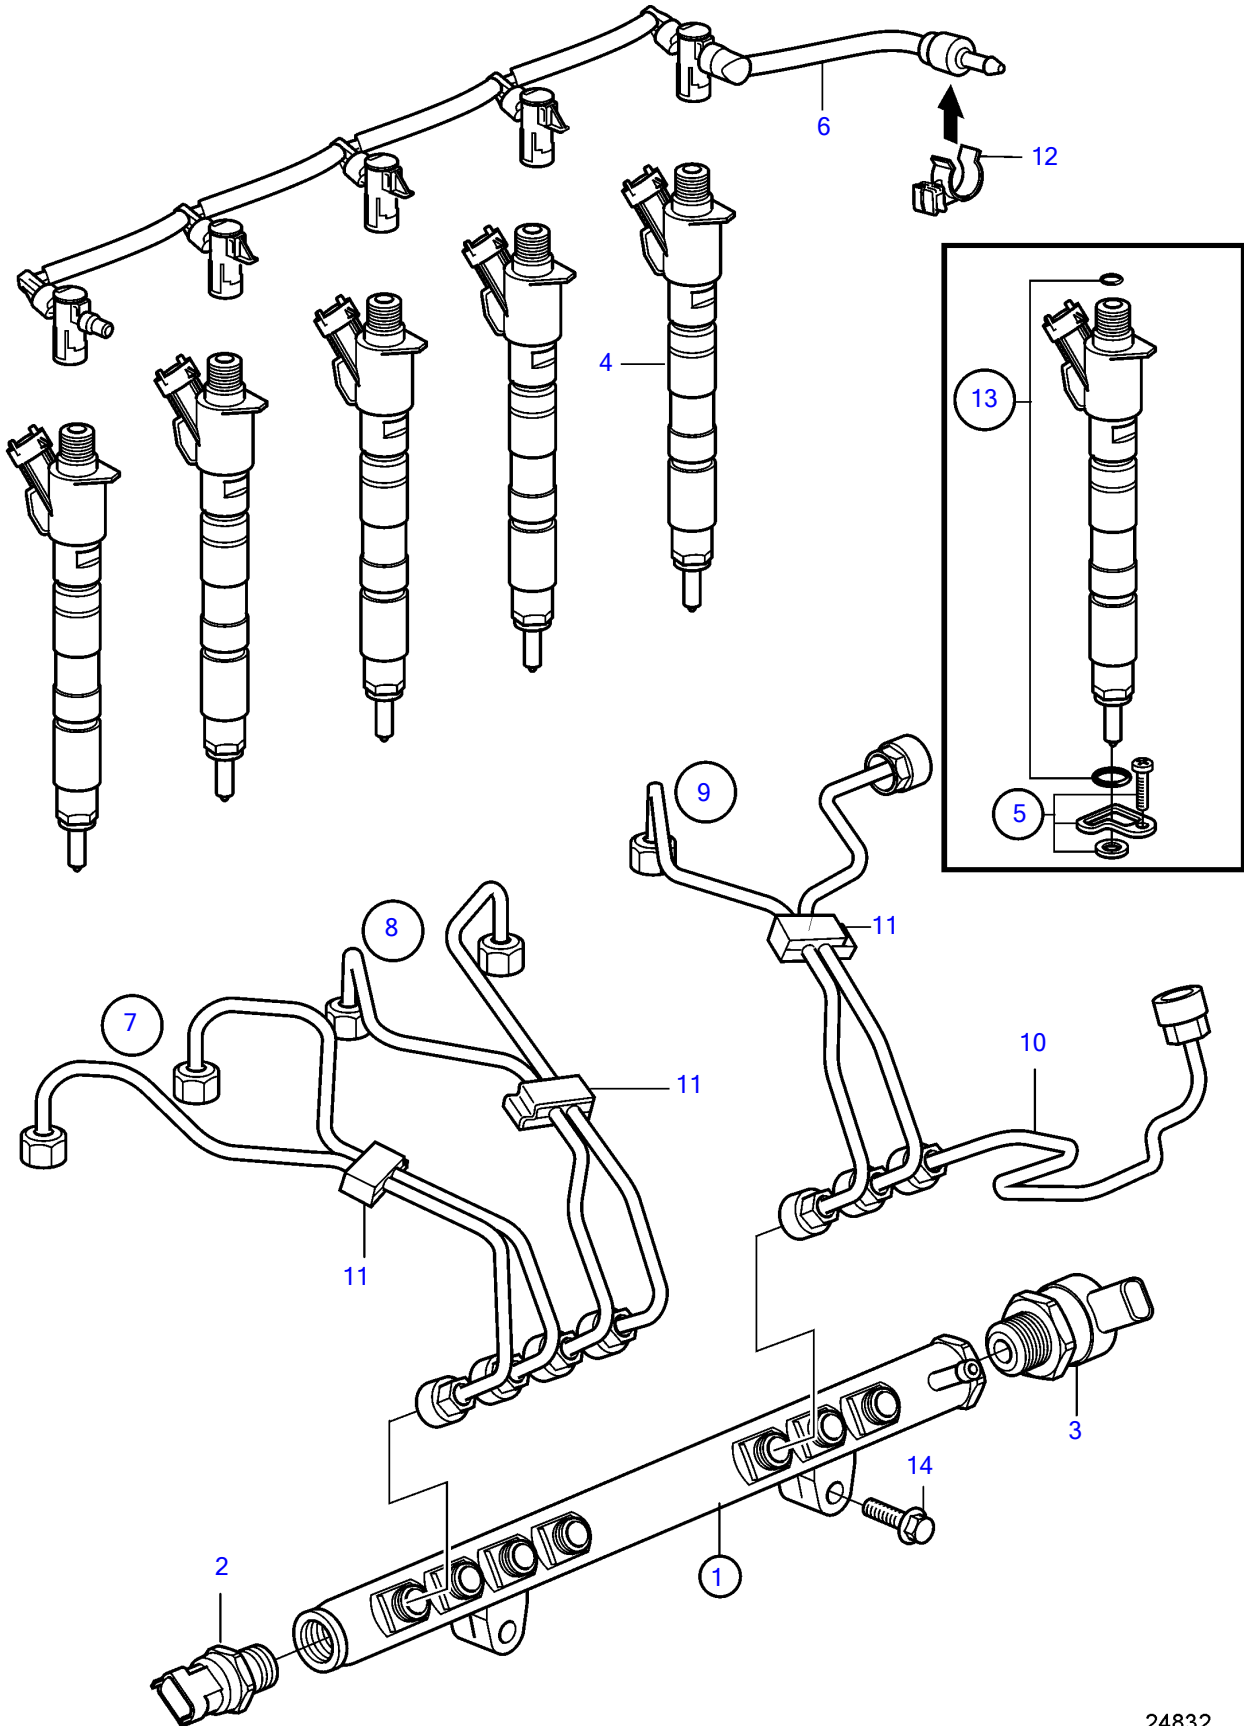

D3-110I-D, D3-110I-E, D3-110I-F, D3-140I-E, D3-140I-F, D3-140A-D, D3-140A-E, D3-140A-E, D3-140A-F, D3-150I-D, D3-150I-E, D3-150I-F, D3-170I-D, D3-170I-E, D3-170I-F, D3-170A-D, D3-170A-E, D3-170A-F, D3-200I-D, D3-200I-E, D3-200I-F, D3-200A-D, D3-200A-E, D3-200A-F, D3-220I-D, D3-220I-E, D3-220I-F, D3-220A-D, D3-220A-E, D3-220A-F

D3-110I-D, D3-110I-E, D3-110I-F, D3-140I-E, D3-140I-F, D3-140A-D, D3-140A-E, D3-140A-F, D3-150I-D, D3-150I-E, D3-150I-F, D3-170I-D, D3-170I-E, D3-170I-F, D3-170A-D, D3-170A-E, D3-170A-F, D3-200I-D, D3-200I-E, D3-200I-F, D3-200A-D, D3-200A-E, D3-200A-F, D3-220I-D, D3-220I-E, D3-220I-F, D3-220A-D, D3-220A-E, D3-220A-F

REF	PART NO.	QTY	DESCRIPTION	NOTES
1	30777759	1	Distribution pipe	
2	30787950	1	• Pressure sensor	
3	31216313	1	• Control valve	
4	3801385	5	Injector	
5	31272772	1	Retaining clamp	
6	31303869	1	Fuel hose	
7	31303607	1	Delivery pipe	Cylinder 1, Cylinder 2, Replaced by 31251172
	31251172	1	Delivery pipe	Cylinder 1, Cylinder 2
8	31303608	1	Delivery pipe	Cylinder 3, Cylinder 4, Replaced by 31251173
	31251173	1	Delivery pipe	Cylinder 3, Cylinder 4
9	31303609	1	Delivery pipe	Cylinder 5, Fuel pump, Replaced by 31251174
	31251174	1	Delivery pipe	Cylinder 5, Fuel pump
10	31251175	1	Delivery pipe	Fuel pump
11	30677792	3	Clip	
12	31216726	1	Clip	
13	31272771	1	O-ring kit	
14	(986241)	2	6 point socket screw	Obsolete part, M8x50mm