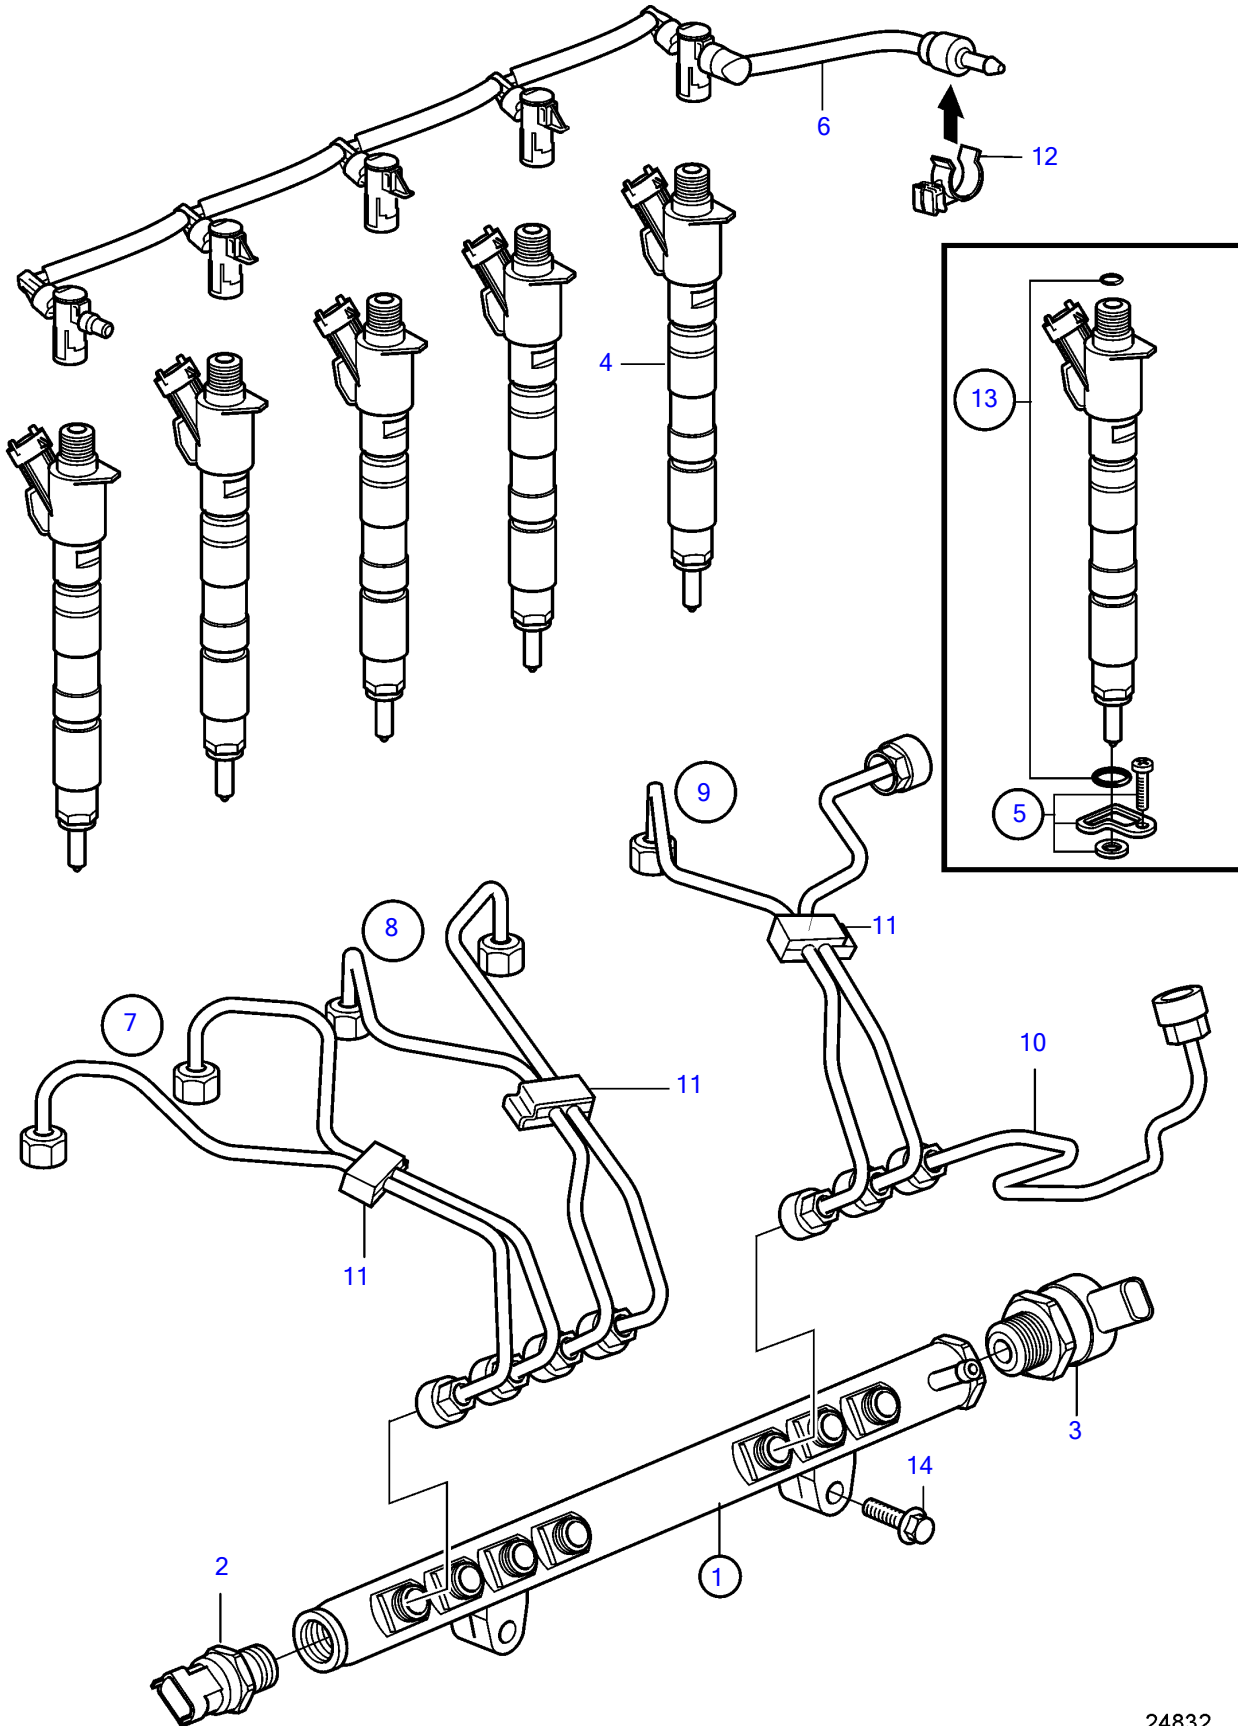

D3-110I-D, D3-110I-E, D3-110I-F, D3-140I-E, D3-140I-F, D3-140A-D, D3-140A-E, D3-140A-E, D3-140A-F, D3-150I-D, D3-150I-E, D3-150I-F, D3-170I-D, D3-170I-E, D3-170I-F, D3-170A-D, D3-170A-E, D3-170A-F, D3-200I-D, D3-200I-E, D3-200I-F, D3-200A-D, D3-200A-E, D3-200A-F, D3-220I-D, D3-220I-E, D3-220I-F, D3-220A-D, D3-220A-E, D3-220A-F

D3-110I-D, D3-110I-E, D3-110I-F, D3-140I-E, D3-140I-F, D3-140A-D, D3-140A-E, D3-140A-F, D3-150I-D, D3-150I-E, D3-150I-F, D3-170I-D, D3-170I-E, D3-170I-F, D3-170A-D, D3-170A-E, D3-170A-F, D3-200I-D, D3-200I-E, D3-200I-F, D3-200A-D, D3-200A-E, D3-200A-F, D3-220I-D, D3-220I-E, D3-220I-F, D3-220A-D, D3-220A-E, D3-220A-F

REF	PART NO.	QTY	DESCRIPTION	NOTES
1	30777759	1	Distribution pipe	
2	30787950	1	• Pressure sensor	
3	31216313	1	• Control valve	
4	3801385	5	Injector	
5	31272772	1	Retaining clamp	
6	31303869	1	Fuel hose	
7	31303607	1	Delivery pipe	Cylinder 1, Cylinder 2, Replaced by 31251172
	31251172	1	Delivery pipe	Cylinder 1, Cylinder 2
8	31303608	1	Delivery pipe	Cylinder 3, Cylinder 4, Replaced by 31251173
	31251173	1	Delivery pipe	Cylinder 3, Cylinder 4
9	31303609	1	Delivery pipe	Cylinder 5, Fuel pump, Replaced by 31251174
	31251174	1	Delivery pipe	Cylinder 5, Fuel pump
10	31251175	1	Delivery pipe	Fuel pump
11	30677792	3	Clip	
12	31216726	1	Clip	
13	31272771	1	O-ring kit	
14	(986241)	2	6 point socket screw	Obsolete part, M8x50mm