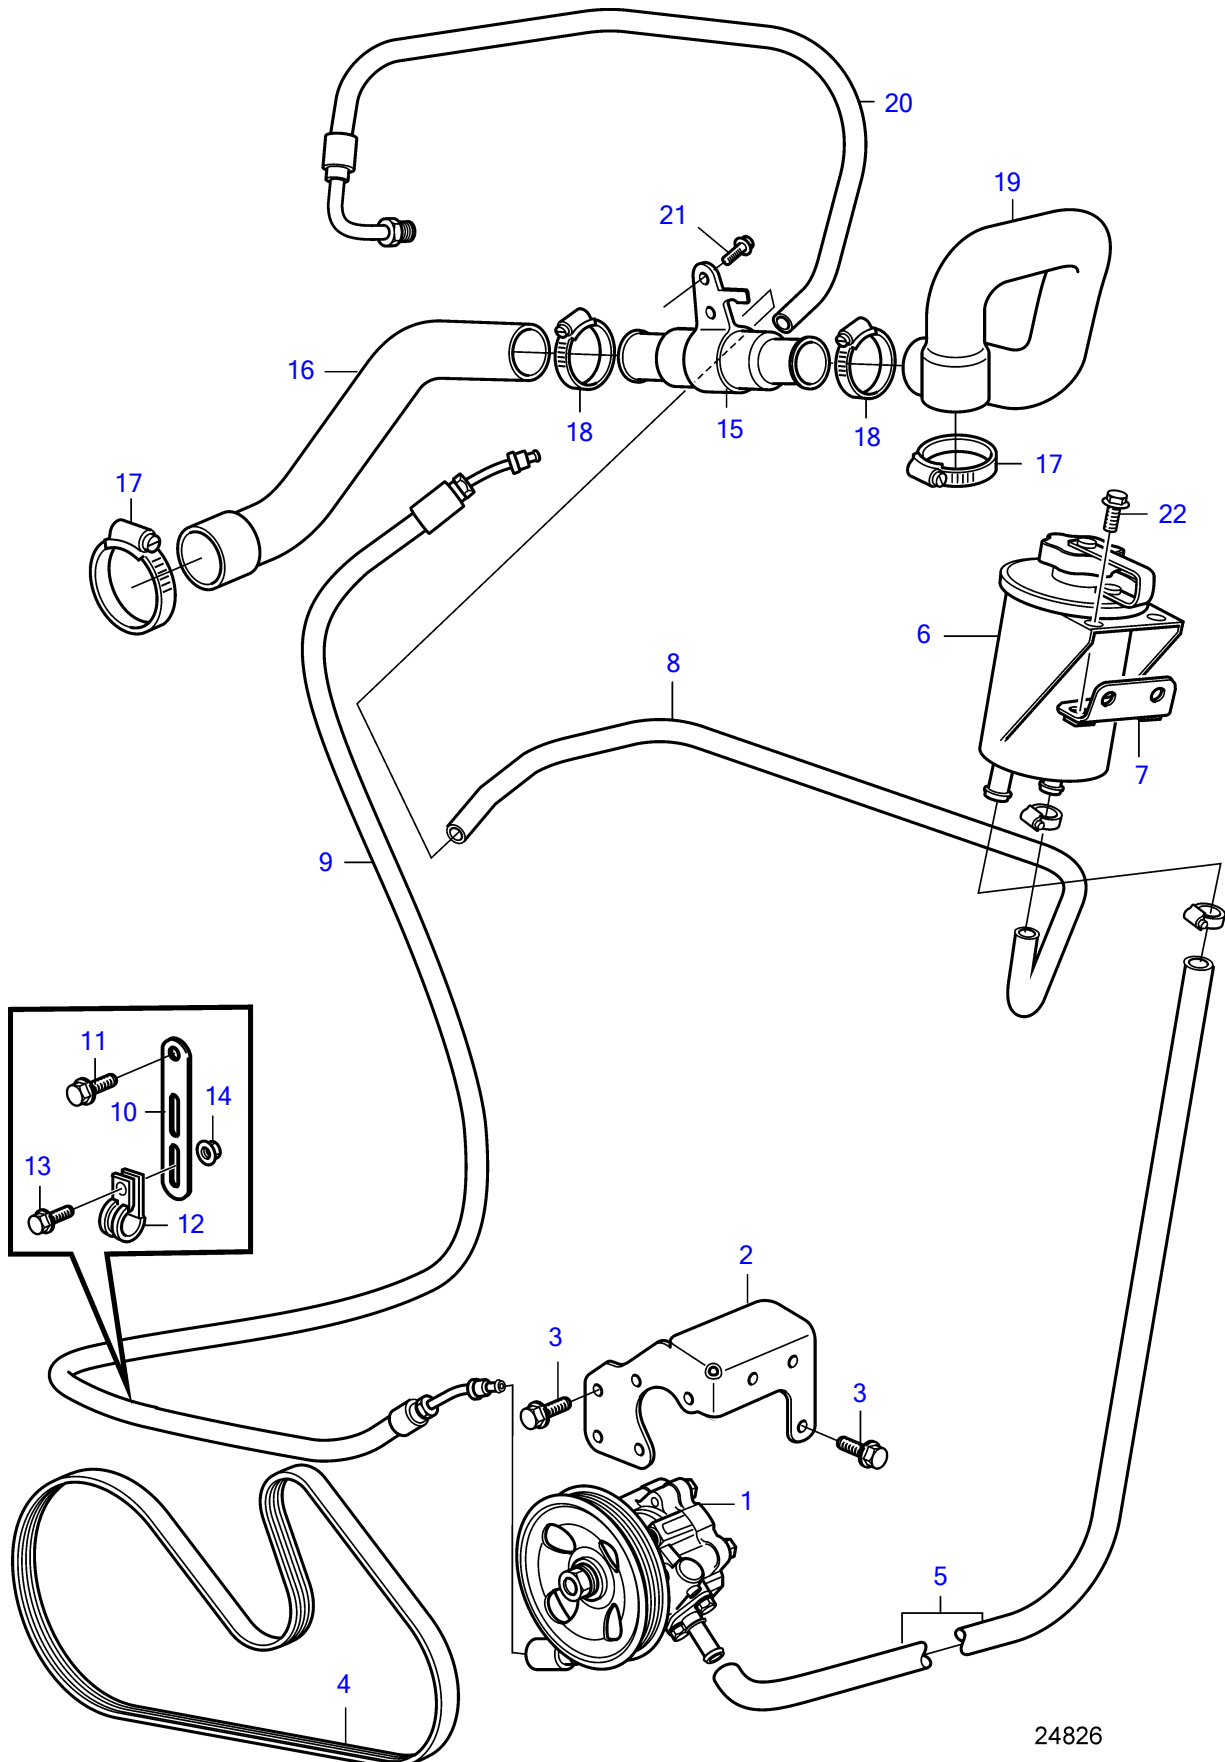

D3-140A-D, D3-140A-E, D3-140A-F, D3-170A-D, D3-170A-E, D3-170A-F, D3-200A-D, D3-200A-E, D3-200A-F, D3-220A-D, D3-220A-E, D3-220A-F

24826

D3-140A-D, D3-140A-E, D3-140A-F, D3-170A-D, D3-170A-E, D3-170A-F, D3-200A-D, D3-200A-E, D3-200A-F, D3-220A-D, D3-220A-E, D3-220A-F

REF	PART NO.	QTY	DESCRIPTION	SEE SEC.	NOTES
1		1	Power steering pump	35667	
2	21248117	1	Bracket		
3	946173	6	Flange screw		M8x20mm
4	21210222	1	V-ribbed belt		
5	941995	1	Hose		L=2m
6	3887375	1	Reservoir		
7	21333637	1	Bracket		
8	21268651	1	Return hose		
9	21214069	1	Hose		
10	965541	1	Bracket		
11	981177	1	Flange screw		M10x25mm
12	952631	1	Clamp		
13	967949	1	Flange screw		M6x12mm
14	945407	1	Flange nut		
15	21099550	1	Oil cooler		
16	21166139	1	Hose		Charge Air Cooler-Servo Oil Cooler, Replaced by 21824969
	21824969	1	Hose		Charge Air Cooler-Servo Oil Cooler
17	961670	2	Hose clamp		
18	994561	2	Hose clamp		
19	21166142	1	Hose		
20	21432596	1	Return hose		
21	982799	1	Flange screw		M8x45mm
22	945444	2	Flange screw		