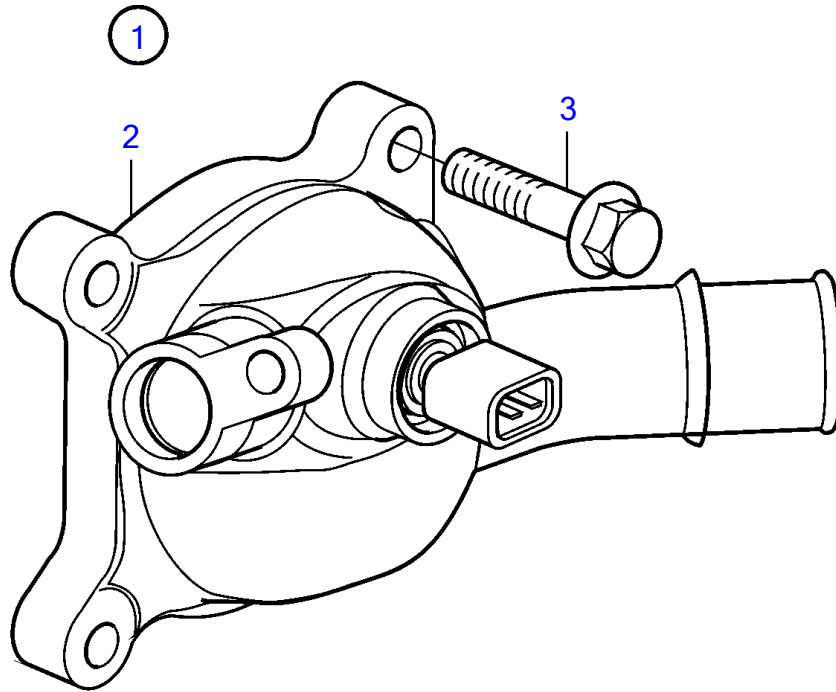

D3-110I-D, D3-110I-E, D3-110I-F, D3-140I-E, D3-140I-F, D3-140A-D, D3-140A-E, D3-140A-F, D3-150I-D, D3-150I-E, D3-150I-F, D3-170I-D, D3-170I-E, D3-170I-F, D3-170A-D, D3-170A-E, D3-170A-F, D3-200I-D, D3-200I-E, D3-200I-F, D3-200A-D, D3-200A-E, D3-200A-F, D3-220I-D, D3-220I-E, D3-220I-F, D3-220A-D, D3-220A-E, D3-220A-F

REF	PART NO.	QTY	DESCRIPTION	SEE SEC.	NOTES
1	21560216	1	Kit		
2	21487282	1	• Water outlet pipe		Replaced by 21480802
	21480802	1	• Water outlet pipe		
			• Installation Instruction 47701756	47701756-EN	Water Outlet
3	986228	1	• 6 point socket screw		
4	21664969	1	• Small parts kit		
5	(31293624)	1	• • Sealing		Obsolete part
6		1	• • Sensor		
7	(30713577)	1	• • O-ring		Obsolete part
8	(30713576)	1	• • Clip		Obsolete part
9	961670	2	• Hose clamp		