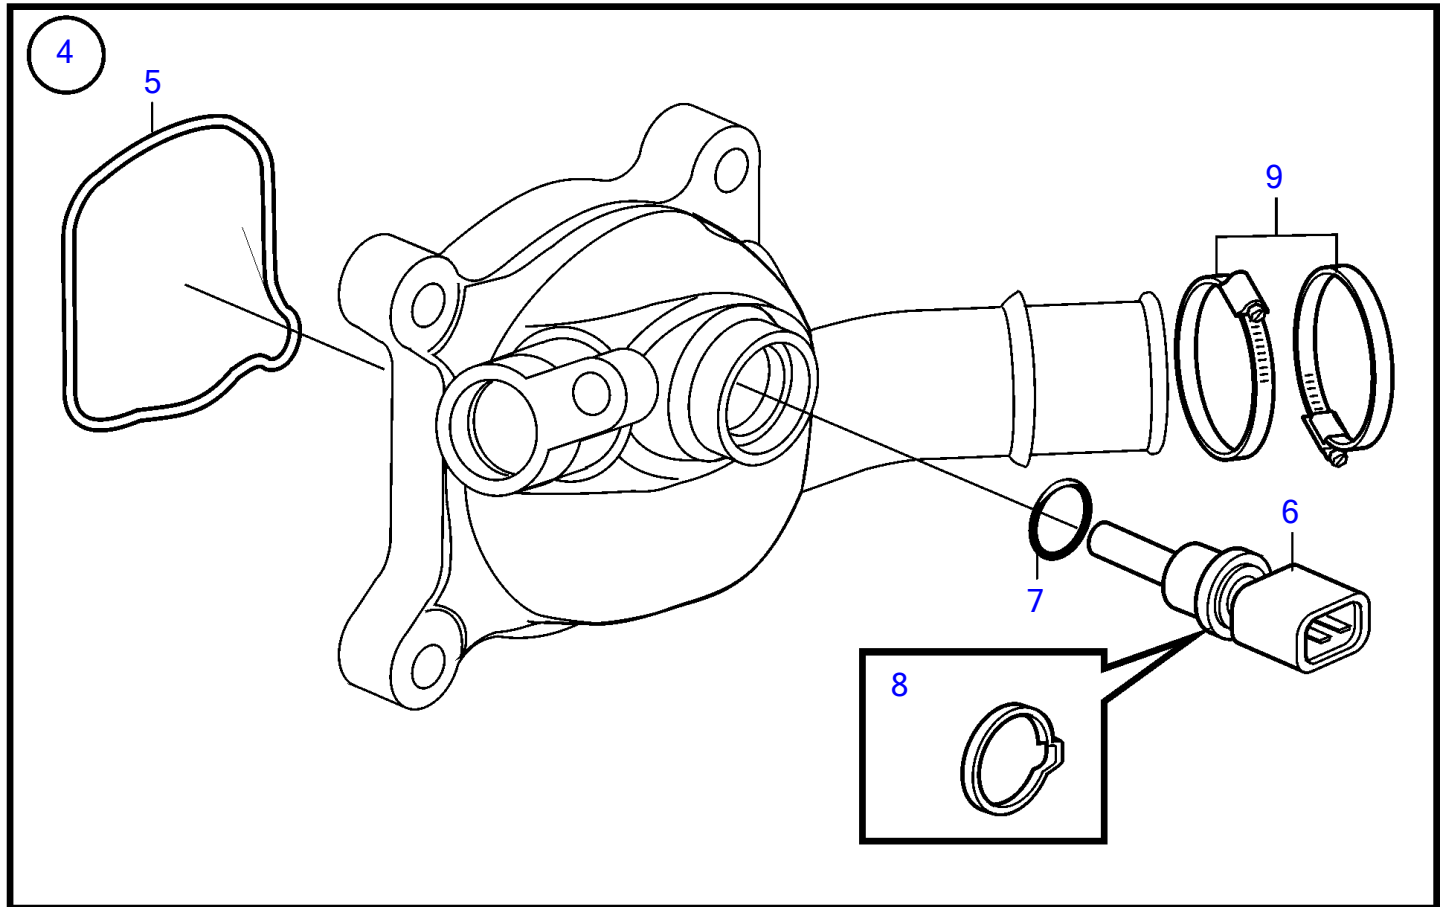

D3-110I-D, D3-110I-E, D3-110I-F, D3-140I-E, D3-140I-F, D3-140A-D, D3-140A-E, D3-140A-F, D3-150I-D, D3-150I-E, D3-150I-F, D3-170I-D, D3-170I-E, D3-170I-F, D3-170A-D, D3-170A-E, D3-170A-F, D3-200I-D, D3-200I-E, D3-200I-F, D3-200A-D, D3-200A-E, D3-200A-F, D3-220I-D, D3-220I-E, D3-220I-F, D3-220A-D, D3-220A-E, D3-220A-F

REF	PART NO.	QTY	DESCRIPTION	SEE SEC.	NOTES
1	21560216	1	Kit		
2	21487282	1	• Water outlet pipe		Replaced by 21480802
	21480802	1	• Water outlet pipe		
			• Installation Instruction 47701756	47701756-EN	Water Outlet
3	986228	1	• 6 point socket screw		
4	21664969	1	• Small parts kit		
5	(31293624)	1	• • Sealing		Obsolete part
6		1	• • Sensor		
7	(30713577)	1	• • O-ring		Obsolete part
8	(30713576)	1	• • Clip		Obsolete part
9	961670	2	• Hose clamp		