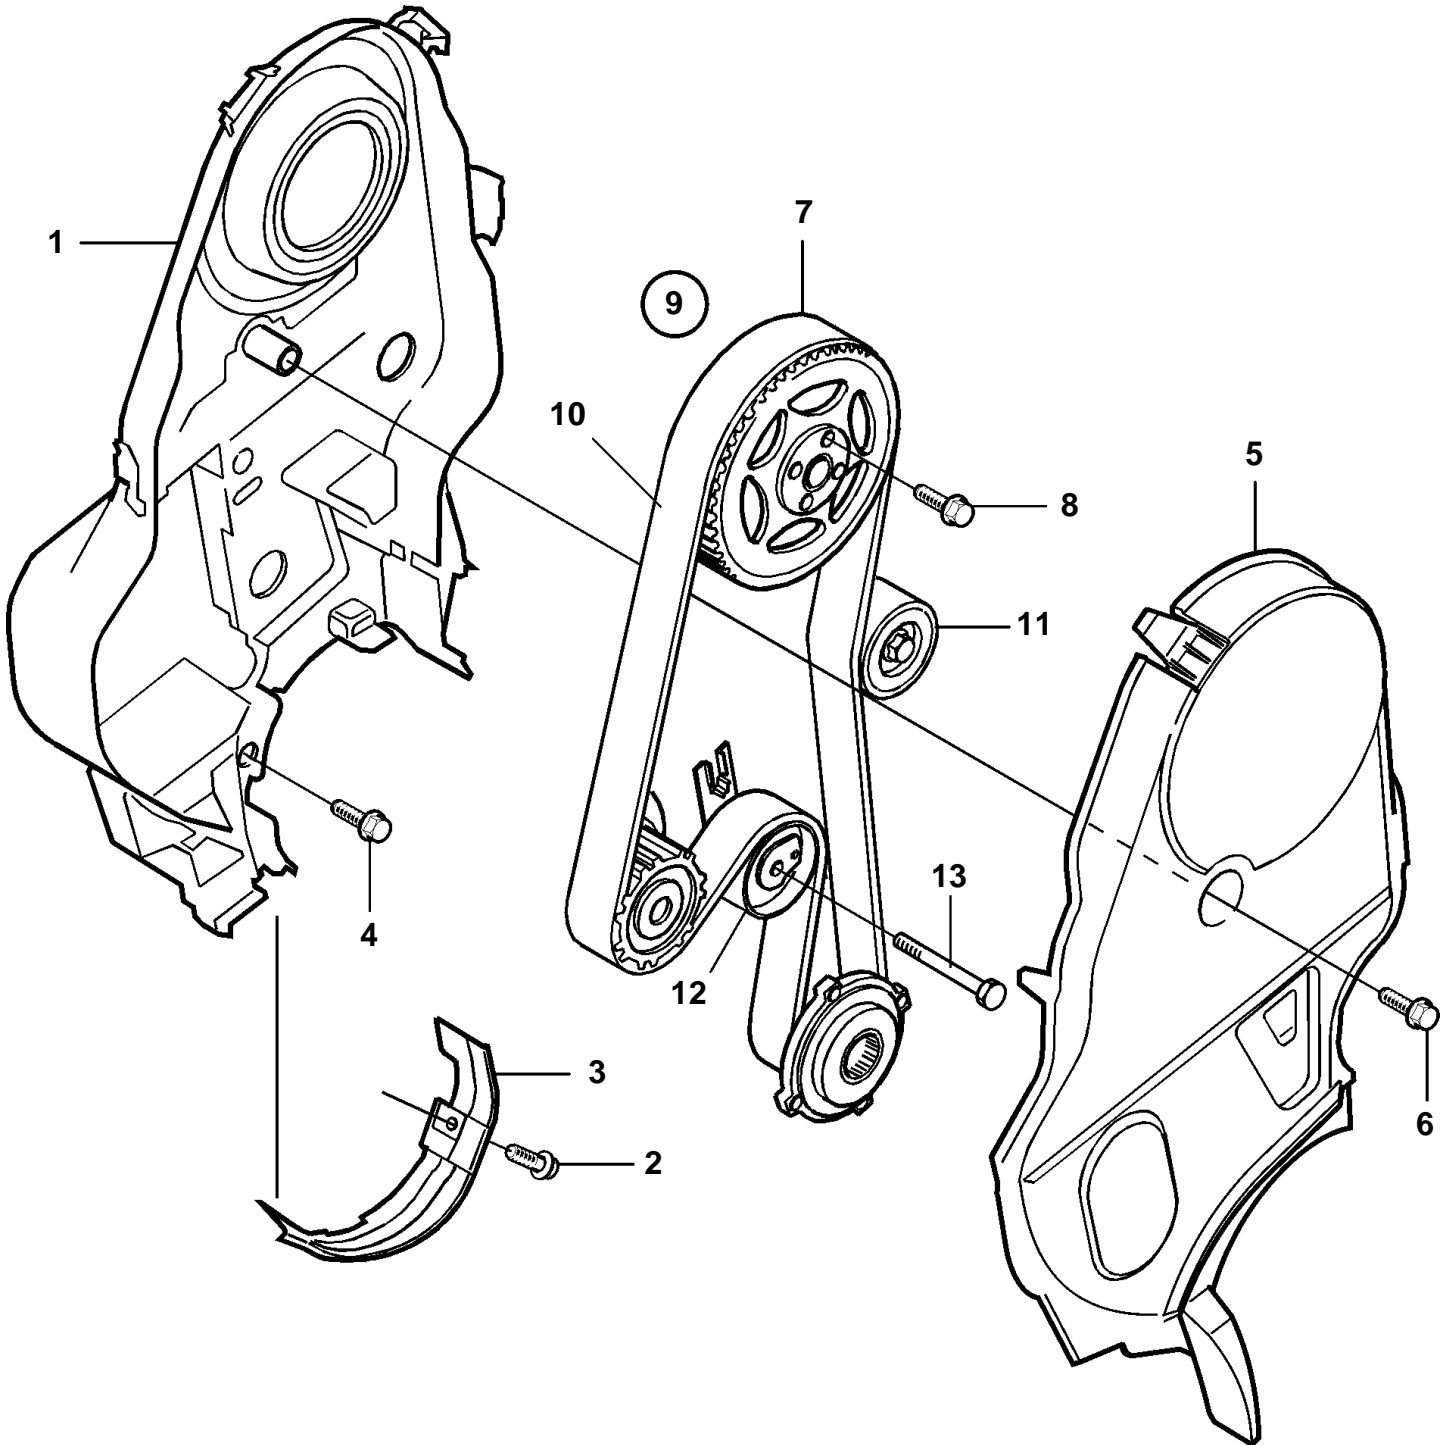

D3-110I-A, D3-110I-B, D3-110I-C, D3-130A-A, D3-130I-A, D3-130A-B, D3-130I-B, D3-130A-C, D3-130I-C, D3-160A-A, D3-160I-A, D3-160A-B, D3-160I-B, D3-160A-C, D3-160I-C, D3-190A-B, D3-190I-B, D3-190A-C, D3-190I-C

22729

D3-110I-A, D3-110I-B, D3-110I-C, D3-130A-A, D3-130I-A, D3-130A-B, D3-130I-B, D3-130A-C, D3-130I-C, D3-160A-A, D3-160I-A, D3-160A-B, D3-160I-B, D3-160A-C, D3-160I-C, D3-190A-B, D3-190I-B, D3-190A-C, D3-190I-C

REF	PART NO.	QTY	DESCRIPTION	NOTES
1	8631626	1	Belt protector	
2	981311	2	Flange screw	
3	30731907	1	Belt protector	
4	982384	4	Screw	M6x11,5mm
5	30731283	1	Belt protector	
6	981312	1	Flange screw	M7x48,5mm
7	8631554	1	Gear pulley	Replaced by gear pulley 8642804 and 4 pcs screw 985373.
	8642804	1	Gear pulley	
8	968881	4	Flange screw	M8x25mm
	985373	4	Screw	For 8642804
9	31258305	1	Tooth belt	
10	31258306	1	· Tooth belt	
11	8692561	1	· Idler pulley	
12	30731774	1	· Tensioner	
13	985806	1	Screw	M8x53,5mm