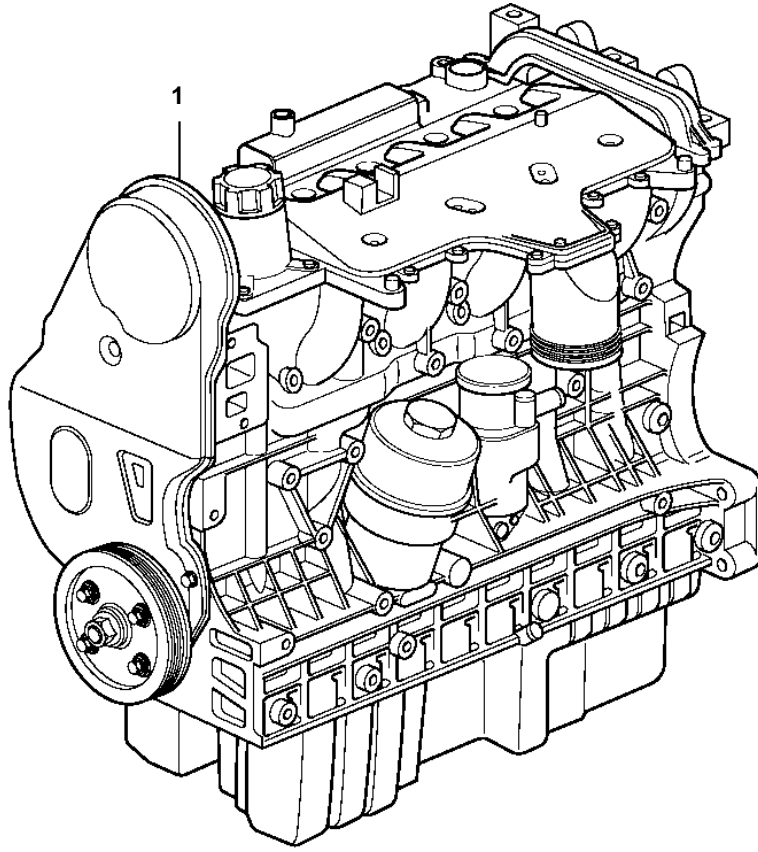

D3-110I-A, D3-130A-A, D3-130I-A, D3-160A-A, D3-160I-A

23777

D3-110I-A, D3-130A-A, D3-130I-A, D3-160A-A, D3-160I-A

REF	PART NO.	QTY	DESCRIPTION	SEE SEC.	NOTES
1	3801175	1	Base engine, exch · Bulletin P-21-0-20	P-21-0-20-EN	Longblocks for Diesel Engines