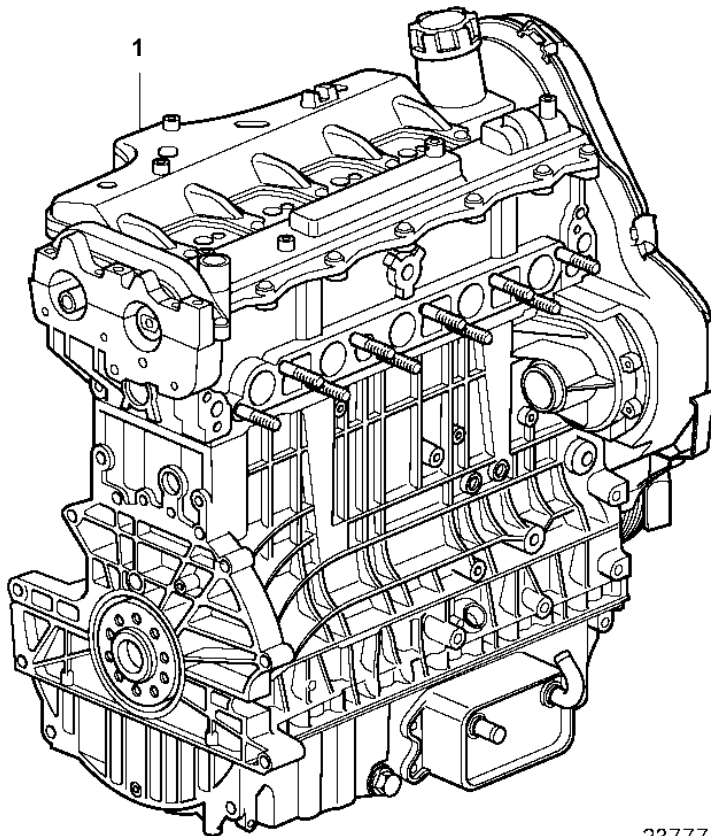

D3-110I-A, D3-130A-A, D3-130I-A, D3-160A-A, D3-160I-A

23777

D3-110I-A, D3-130A-A, D3-130I-A, D3-160A-A, D3-160I-A

REF	PART NO.	QTY	DESCRIPTION	SEE SEC.	NOTES
1	3801175	1	Base engine, exch · Bulletin P-21-0-20	P-21-0-20-EN	Longblocks for Diesel Engines