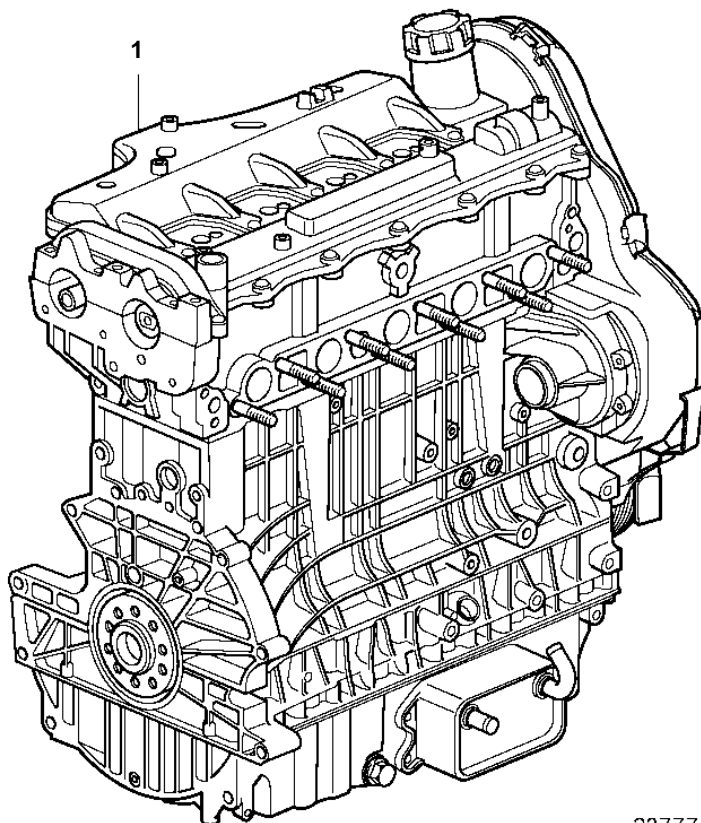

D3-110I-B, D3-110I-C, D3-130A-B, D3-130I-B, D3-130A-C, D3-130I-C, D3-160A-B, D3-160I-B, D3-160A-C, D3-160I-C, D3-190A-B, D3-190I-B, D3-190A-C, D3-190I-C

23777

D3-110I-B, D3-110I-C, D3-130A-B, D3-130I-B, D3-130A-C, D3-130I-C, D3-160A-B, D3-160I-B, D3-160A-C, D3-160I-C, D3-190A-B, D3-190I-B, D3-190A-C, D3-190I-C

REF	PART NO.	QTY	DESCRIPTION	SEE SEC.	NOTES
1	3801151	1	Base engine, exch · Bulletin P-21-0-20	P-21-0-20-EN	Longblocks for Diesel Engines