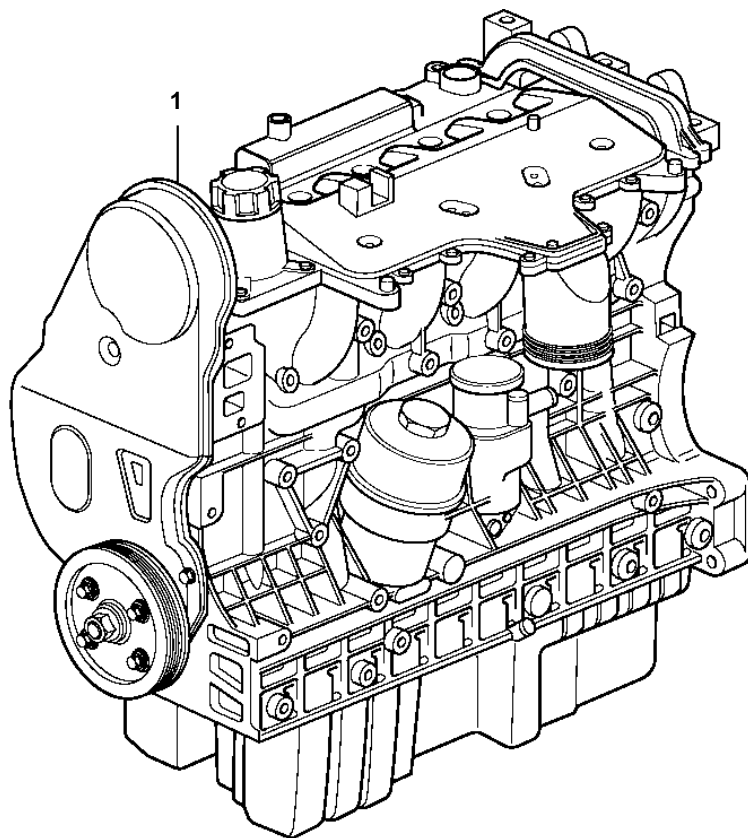

D3-110I-B, D3-110I-C, D3-130A-B, D3-130I-B, D3-130A-C, D3-130I-C, D3-160A-B, D3-160I-B, D3-160A-C, D3-160I-C, D3-190A-B, D3-190I-B, D3-190A-C, D3-190I-C

23777

D3-110I-B, D3-110I-C, D3-130A-B, D3-130I-B, D3-130A-C, D3-130I-C, D3-160A-B, D3-160I-B, D3-160A-C, D3-160I-C, D3-190A-B, D3-190I-B, D3-190A-C, D3-190I-C

REF	PART NO.	QTY	DESCRIPTION	SEE SEC.	NOTES
1	3801151	1	Base engine, exch · Bulletin P-21-0-20	P-21-0-20-EN	Longblocks for Diesel Engines