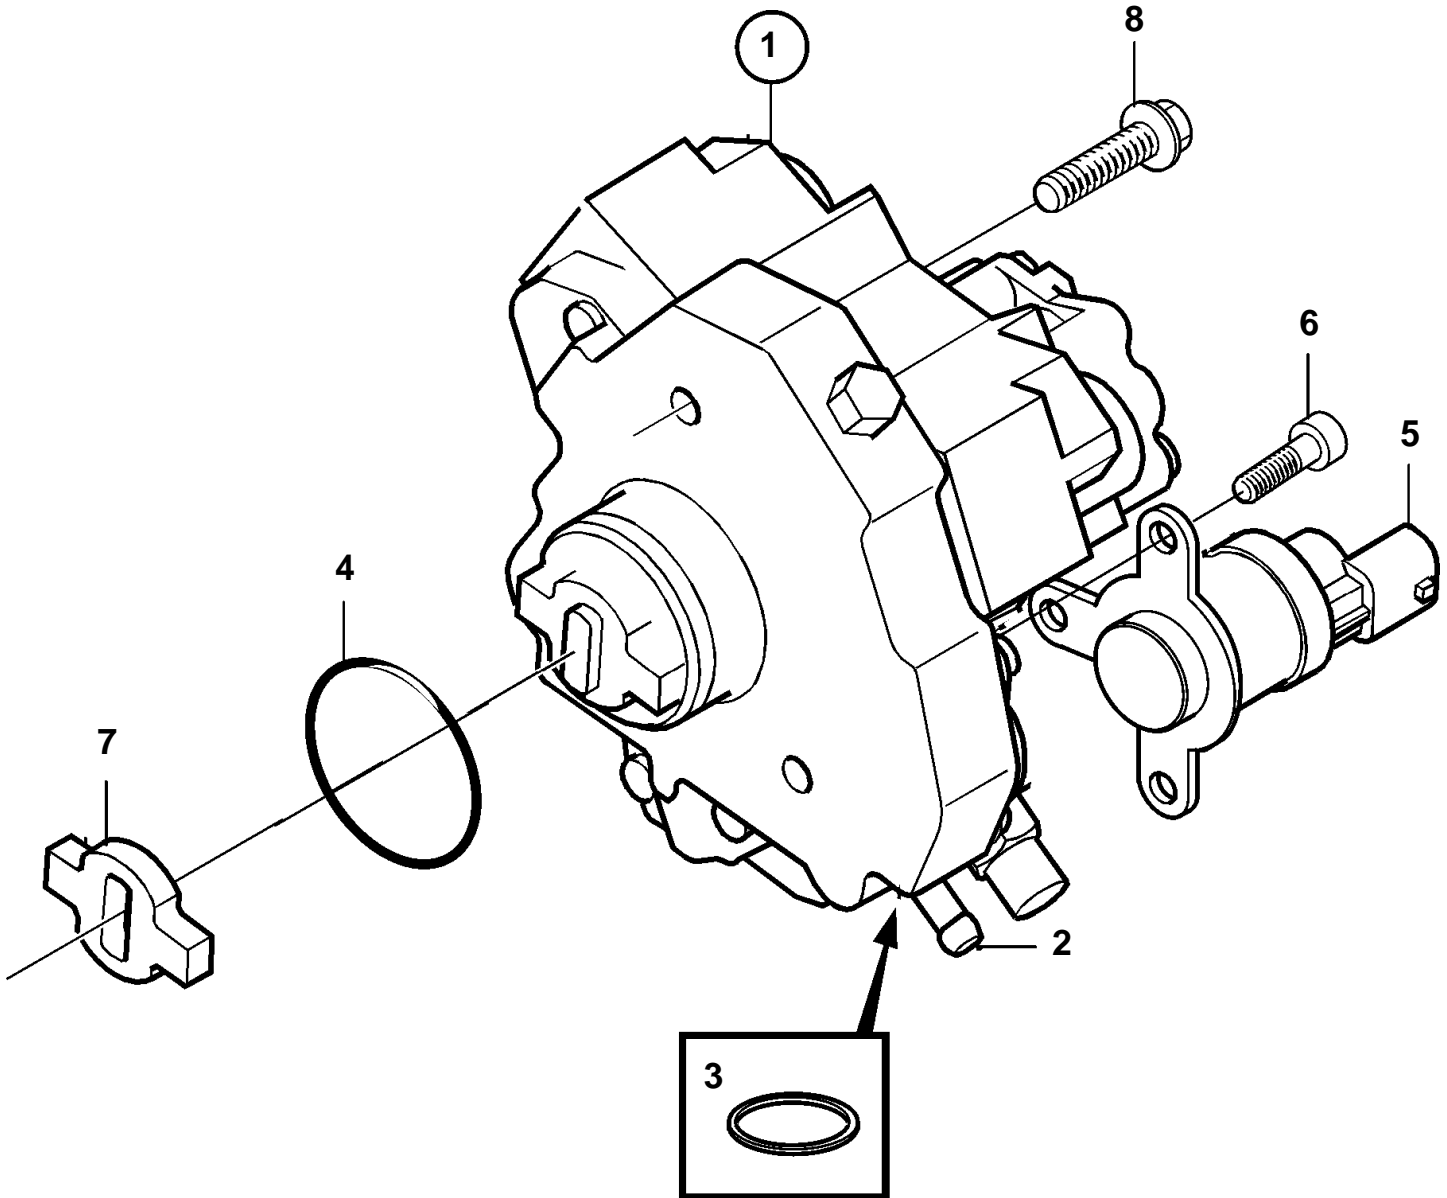

D3-110I-A, D3-130A-A, D3-130I-A, D3-160A-A, D3-160I-A

23675

D3-110I-A, D3-130A-A, D3-130I-A, D3-160A-A, D3-160I-A

REF	PART NO.	QTY	DESCRIPTION	NOTES
1	3803907	1	High-pressure pump,	(3803644)
2	30731749	2	· Nipple	(8642459)
3	947282	2	· Gasket	(8653378)
4	8631580	1	· O-ring	
5	30731748	1	· Solenoid valve	
6	8692268	3	· Screw	
7	8627612	1	Connection block	For cam shaft 8658358 and 30731214
	8653606	1	Connection block	For cam shaft 8699506 and 30677509 and 30750758
8	987428	3	Flange screw	