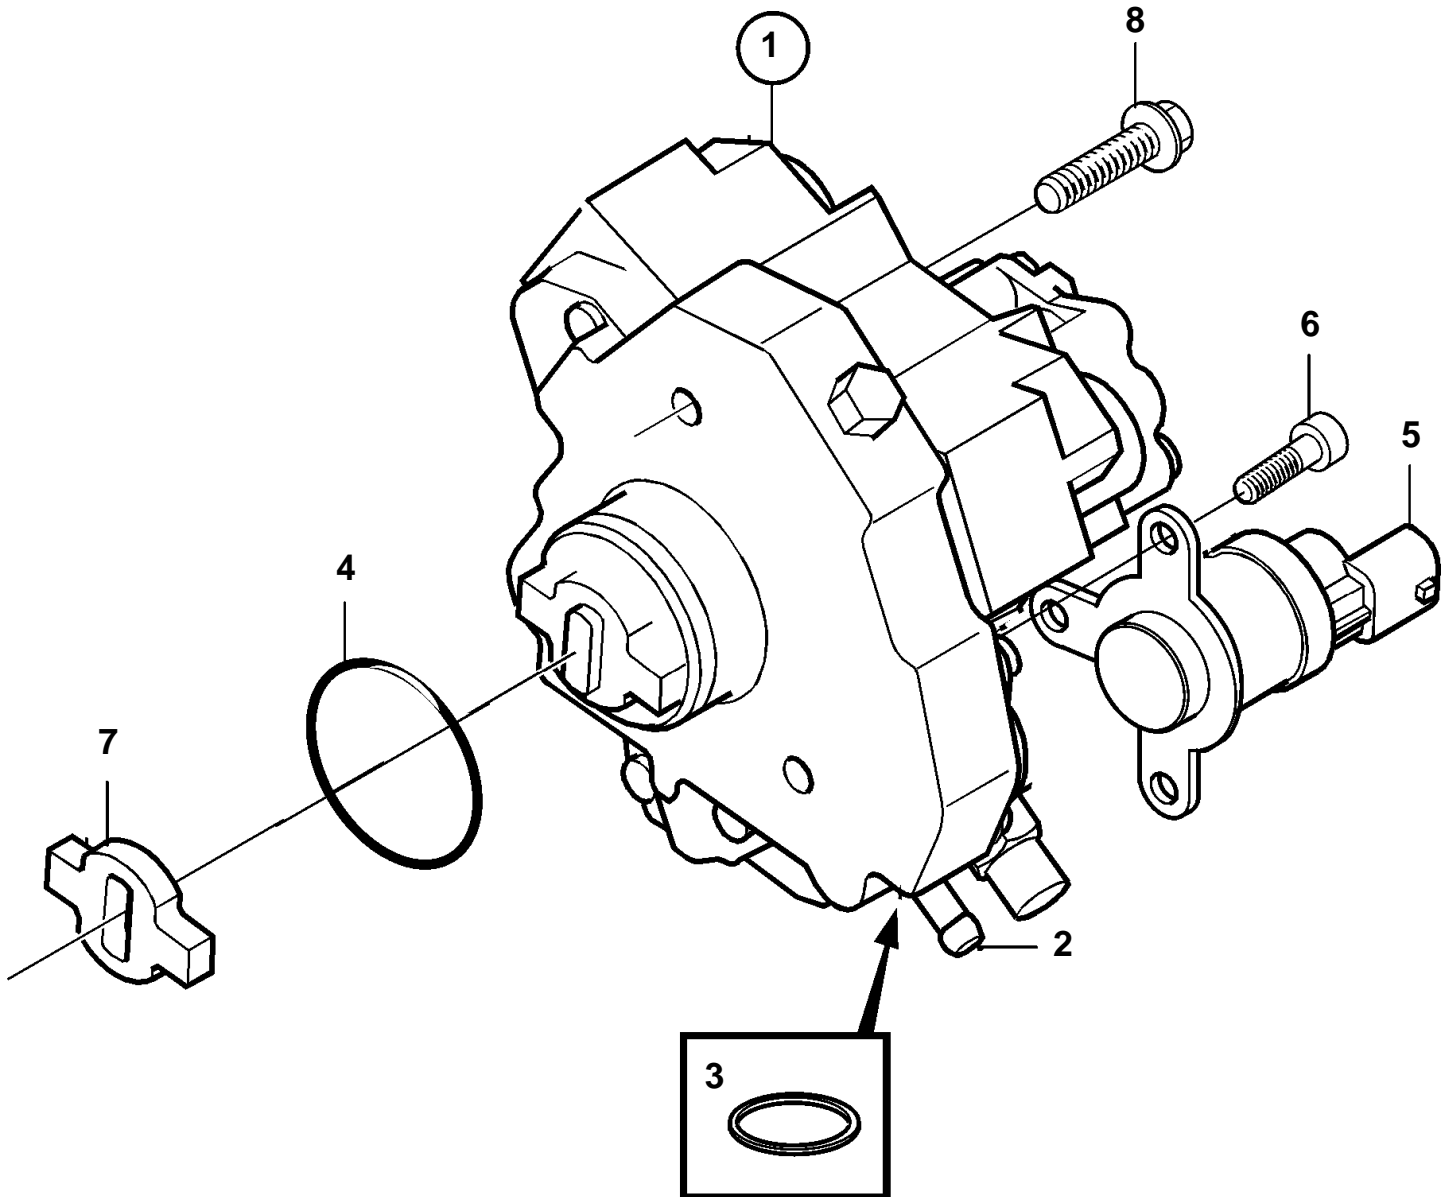

D3-110I-B, D3-110I-C, D3-130A-B, D3-130I-B, D3-130A-C, D3-130I-C, D3-160A-B, D3-160I-B, D3-160A-C, D3-160I-C, D3-190A-B, D3-190I-B, D3-190A-C, D3-190I-C

23675

D3-110I-B, D3-110I-C, D3-130A-B, D3-130I-B, D3-130A-C, D3-130I-C, D3-160A-B, D3-160I-B, D3-160A-C, D3-160I-C, D3-190A-B, D3-190I-B, D3-190A-C, D3-190I-C

REF	PART NO.	QTY	DESCRIPTION	NOTES
1	3803910	1	High-pressure pump,	
2	30731749	2	· Nipple	(8642459)
3	947282	2	· Gasket	(8653378)
4	8631580	1	· O-ring	
5	30731748	1	· Solenoid valve	
6	8692268	3	· Screw	
7	8653606	1	Connection block	For cam shaft 8699506 and 30677509 and 30750758
8	987428	3	Flange screw	