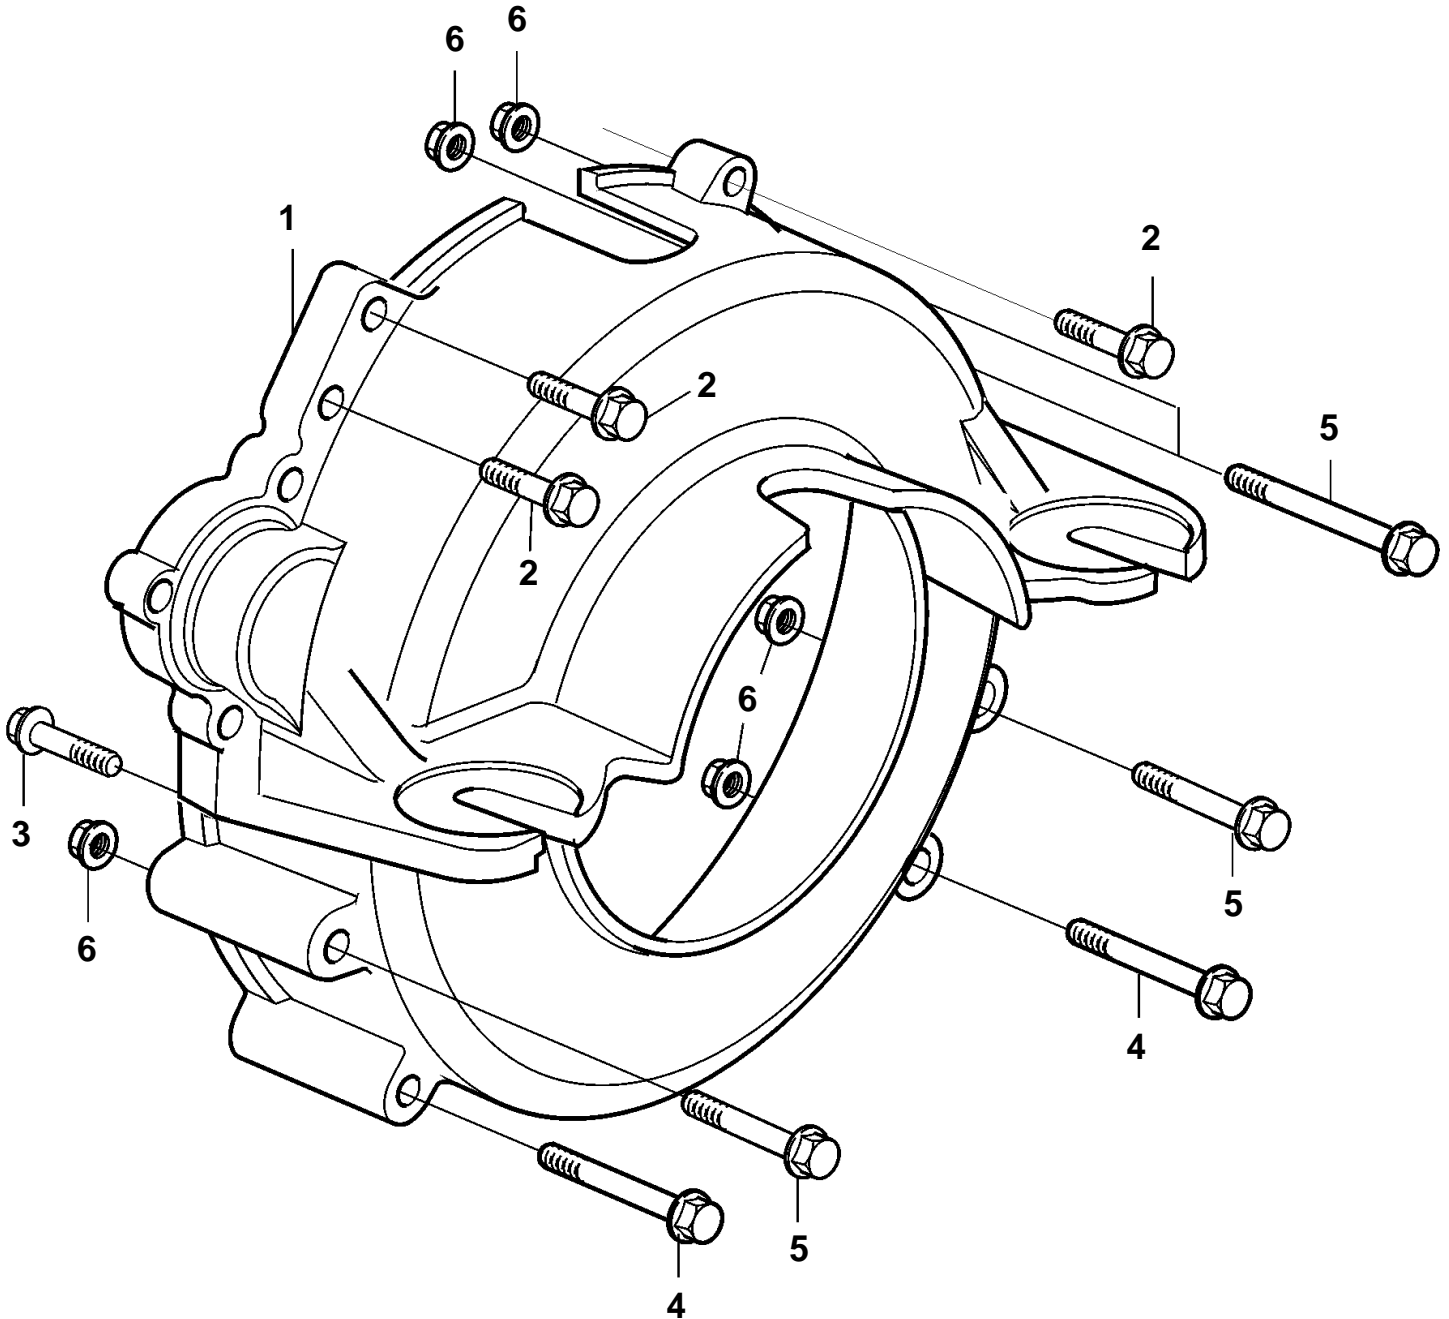

D3-130A-A, D3-130A-B, D3-130A-C, D3-160A-A, D3-160A-B, D3-160A-C, D3-190A-B, D3-190A-C

19745

D3-130A-A, D3-130A-B, D3-130A-C, D3-160A-A, D3-160A-B, D3-160A-C, D3-190A-B, D3-190A-C

REF	PART NO.	QTY	DESCRIPTION	NOTES
1	3819497	1	Flywheel housing	(3584284)
2	965185	3	Flange screw	L=40mm
3	965188	1	Flange screw	Use only with Flywheel housing 3819497., L=70mm
	947790	1	Flange screw, self-tapping	Use only with Flywheel housing 3584284., L=70mm
4	965189	2	Flange screw	L=90mm
5	969313	4	Flange screw	L=110mm
6	971095	5	Flange nut	