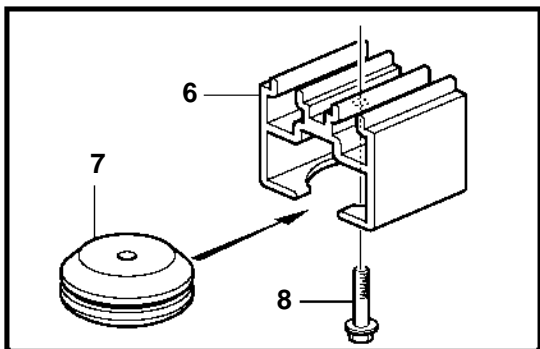

D3-110I-A, D3-110I-B, D3-110I-C, D3-130A-A, D3-130I-A, D3-130A-B, D3-130I-B, D3-130A-C, D3-130I-C, D3-160A-A, D3-160I-A, D3-160A-B, D3-160I-B, D3-160A-C, D3-160I-C, D3-190A-B, D3-190I-B, D3-190A-C, D3-190I-C

REF	PART NO.	QTY	DESCRIPTION
1	3884631	1	Cover, complete
2	3808288	1	· Cover
3	3812607	1	· Cup
4	3819953	1	· End cover
5	969456	4	· 6 point socket screw
6	888512	4	· Bracket
7	8642162	4	· Rubber cushion
8	969476	4	· 6 point socket screw
9	888382	1	Decal
10	888383	1	Decal
11	3584298	1	Decal
12	3812572	1	Decal