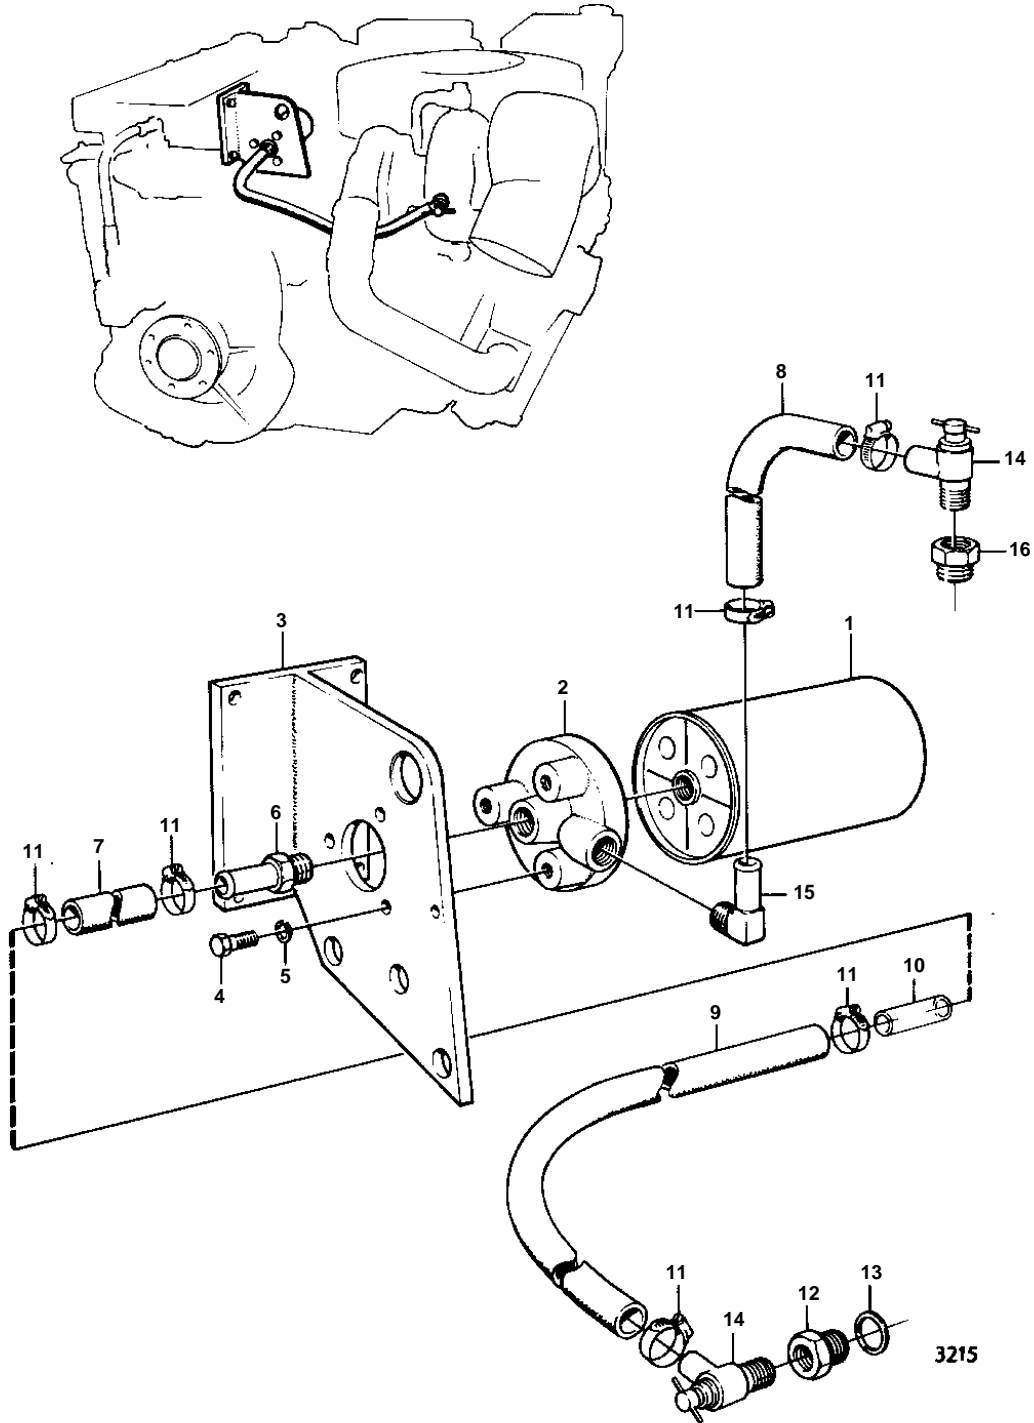

THAMD70C,AQD70CL

THAMD70C,AQD70CL

REF	PART NO.	QTY	DESCRIPTION	NOTES
1	366822	1	Filter	
2	836440	1	Bracket	
3	836636	1	Bracket	SEE GROUP 2A
4	955524	3	Screw	
5	941907	3	Spring washer	
6	961656	1	Nipple	
7	941995	X	Rubber hose	L = 60 MM EARLY TYPE
8	941995	X	Rubber hose	L = 180 MM
9	941995	X	Rubber hose	L = 680 MM
10	365275	1	Flow indicator	EARLY TYPE
11	943472	6	Hose clamp	EARLY TYPE
	943472	4	Hose clamp	LATE TYPE
12	837174	1	Bushing	
13	957185	1	Gasket	
14	365287	2	Tap	
15	961606	1	Elbow nipple	
16	16291	1	Nipple	