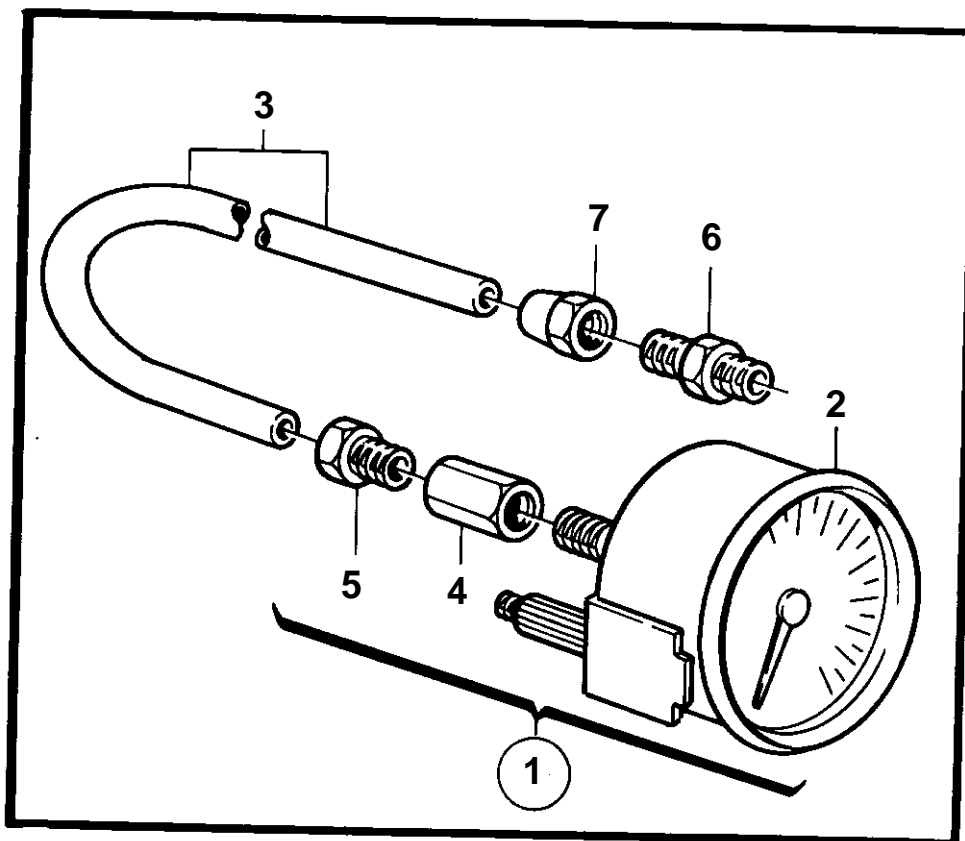

COMMON

4409

COMMON

REF	PART NO.	QTY	DESCRIPTION	NOTES
1	819815	1	Pressure gauge kit	
2		1	· MANOMETER	
3	954303	X	· Copper tube	L = 5000 MM
4	809410	1	· Nut	
5	87698	1	· Nipple	
6	954334	1	Fitting	
7	954320	1	Nut	