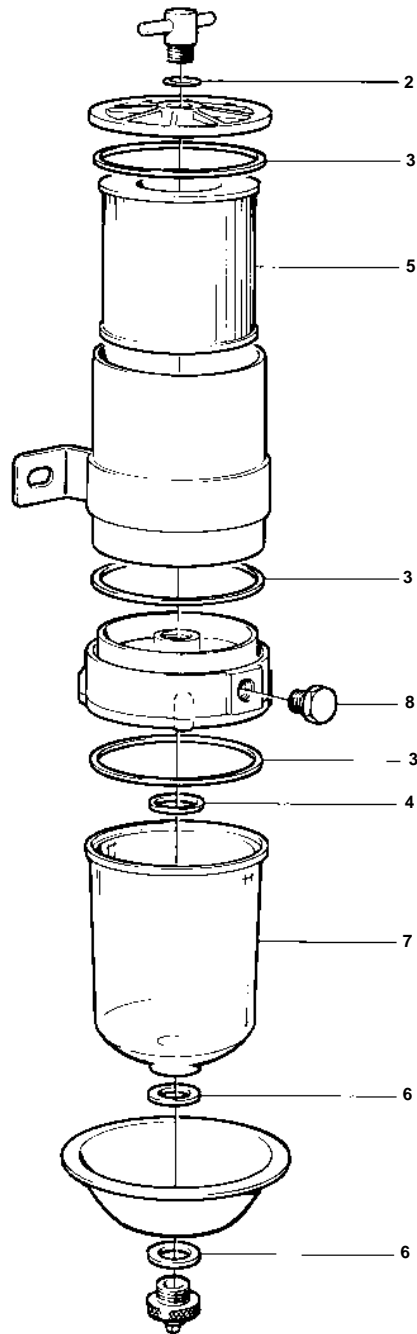

COMMON

①

7311

COMMON

REF	PART NO.	QTY	DESCRIPTION	SEE SEC.	NOTES
1	848044	1	Fuel strainer		
2	838505	1	• O-ring		
3	846719	3	• Gasket		
4	847523	1	• Kit		
5	846734	1	• Insert		
6	838500	2	• Gasket		
7	847522	1	• Glass bowl		REPL BY 848293
				090-0035	
8	846620	2	Nipple		