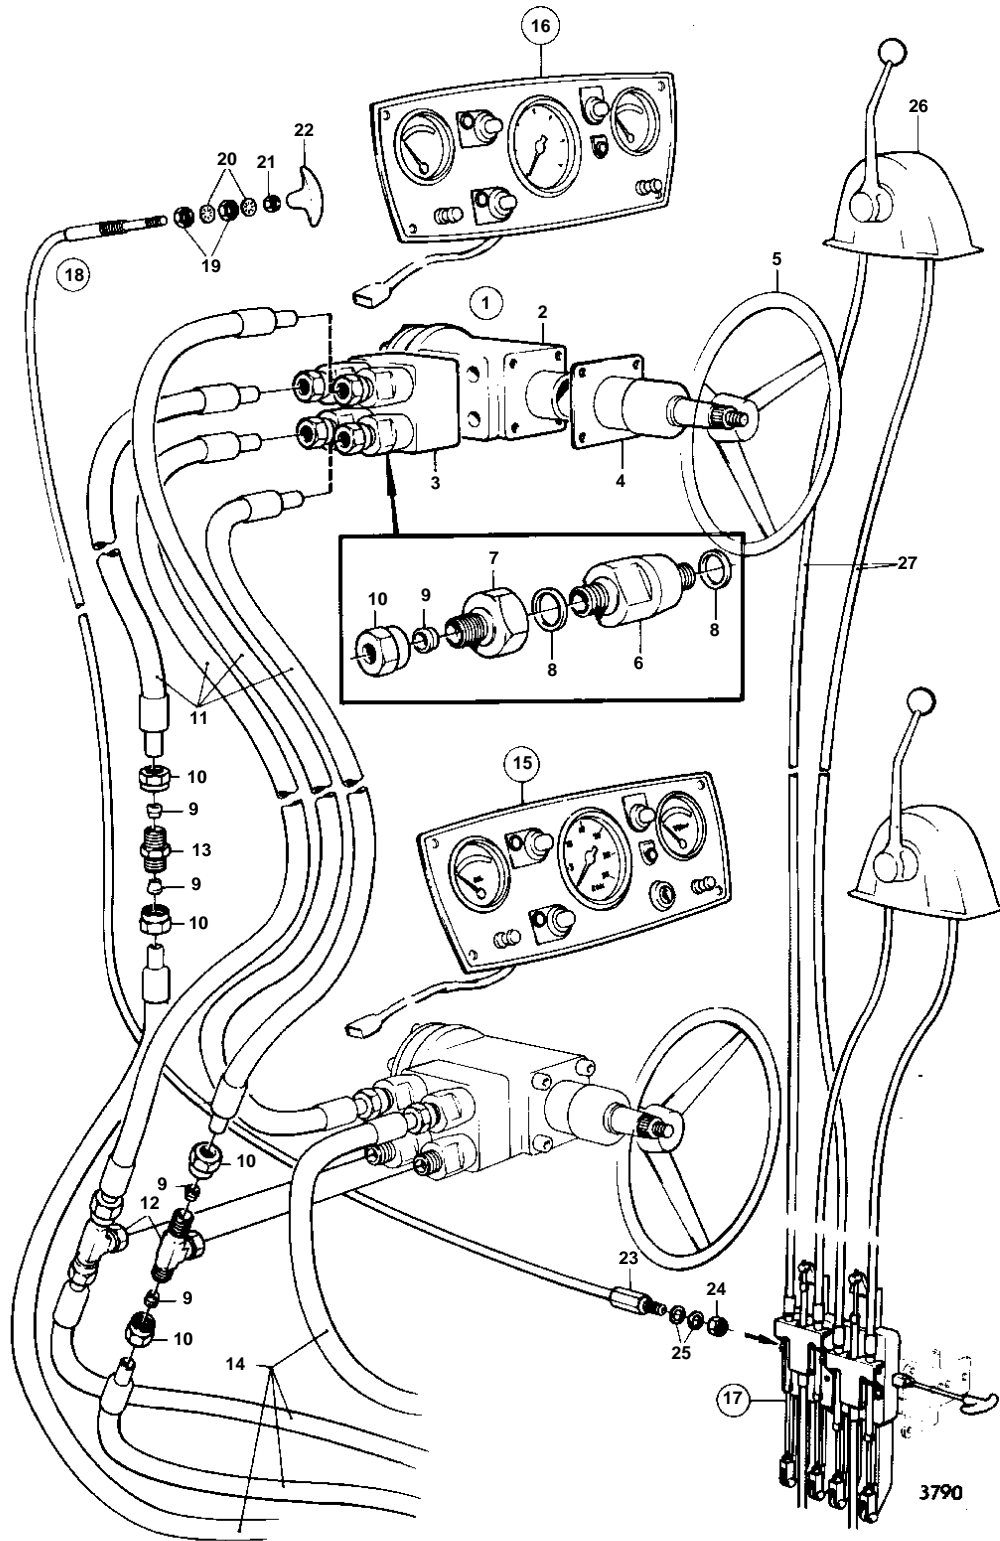

TAMD70C,AQD70C,THAMD70C,AQD70CL