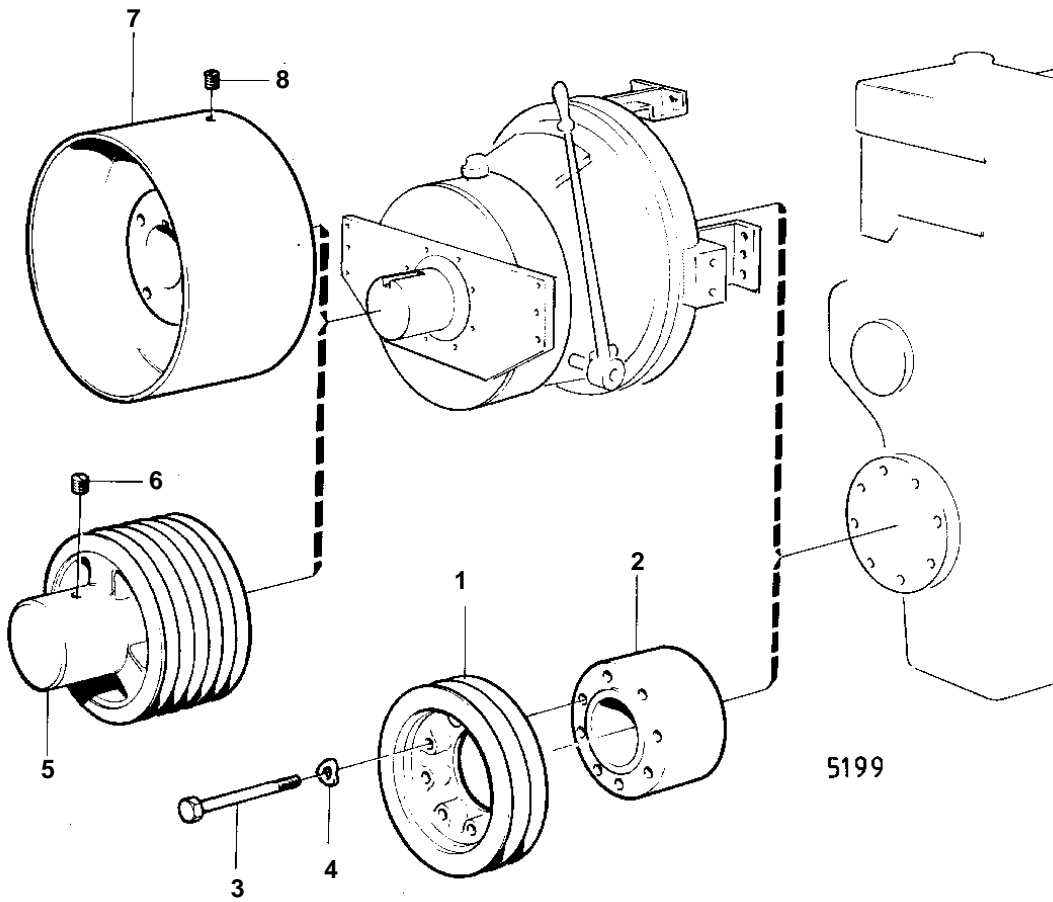

MD70C,TMD70C,TAMD70C,AQD70C,THAMD70C,AQD70CL

MD70C,TMD70C,TAMD70C,AQD70C,THAMD70C,AQD70CL

REF	PART NO.	QTY	DESCRIPTION	NOTES
1	823641	1	Pulley	
2	823642	1	Spacer ring	
3	959806	6	Screw	L = 152 MM MD70C
	959806	8	Screw	L = 152 MM
4	941909	6	Spring washer	MD70C
	941909	8	Spring washer	
5	803689	1	Pulley	
6	915602	1	Screw	
7	804621	1	Pulley	D = 300
	804664	1	Pulley	D = 350 MM
8	915605	1	Set screw	