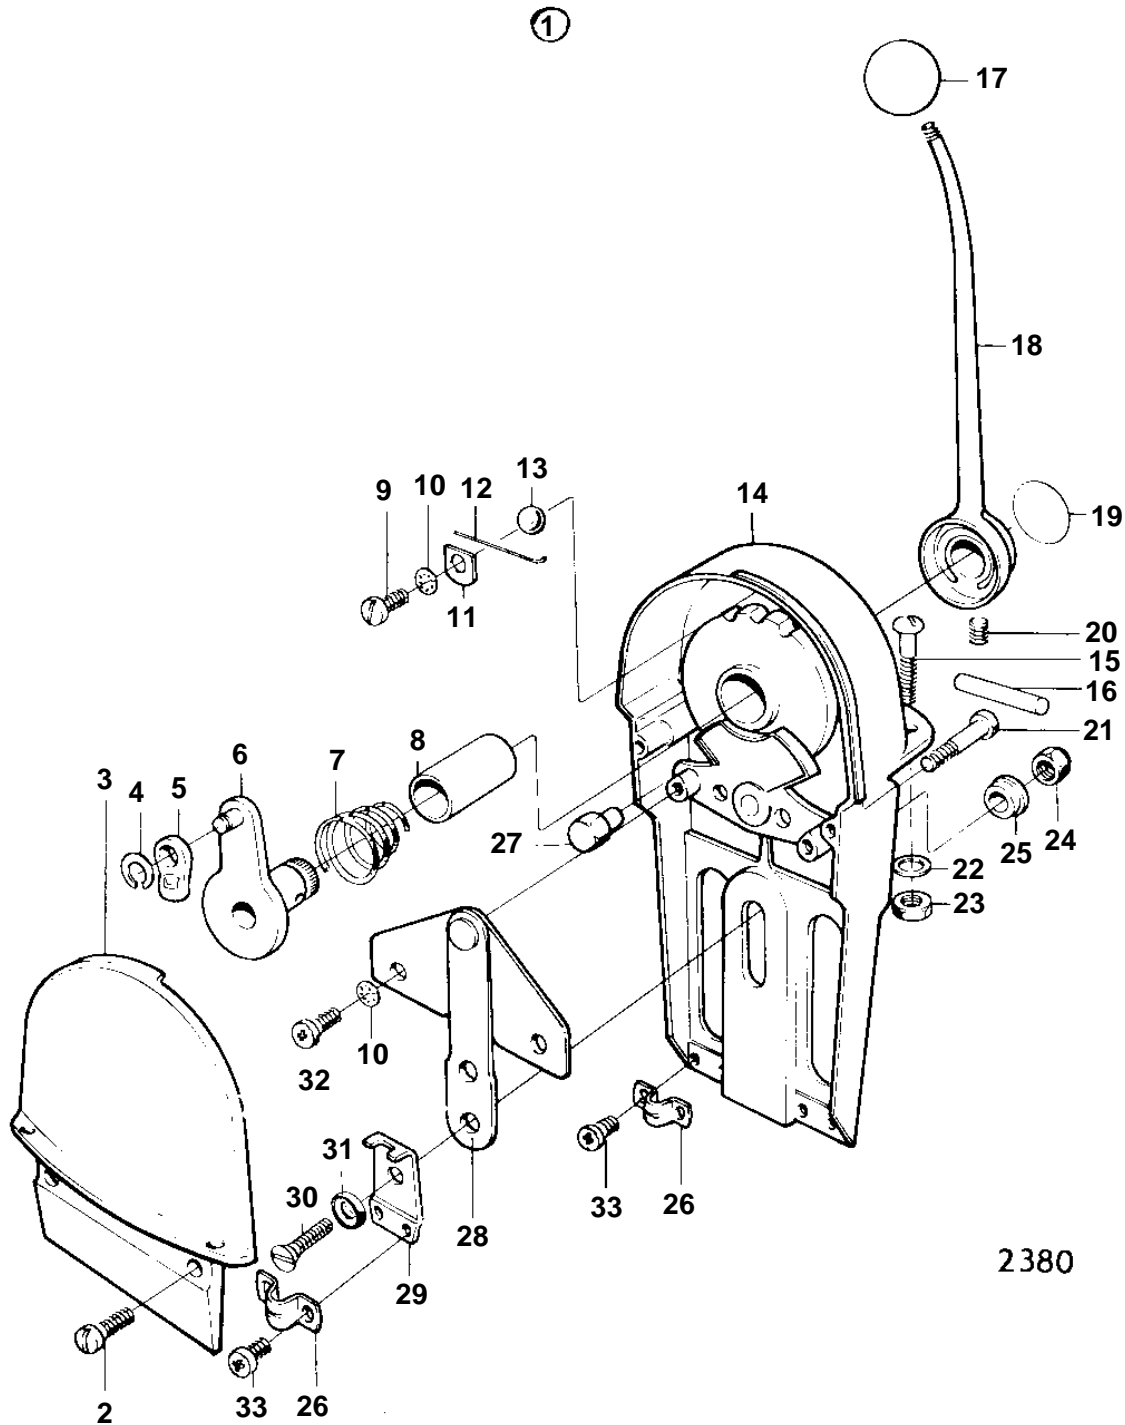

COMMON

COMMON

REF	PART NO.	QTY	DESCRIPTION	NOTES
1	813424	1	Control	FOR SINGLE ENGINE INSTALLATION.
2	950022	1	• Screw	
3	825876	1	• Cover	
4	951668	1	• Lock ring	
5	814269	1	• Cable attachment	
6	825877	1	• Throttle arm	
7	825870	1	• Spring	
8	825872	1	• Bushing	
9	950019	1	• Screw	
10	955946	3	• Lock washer	
11	825878	1		
12	825879	3	• Spring	
13	60309	1	• Ball	
14		1	• HOUSING	
15	943091	4	• Screw	
16	825880	1	• Pin	
17	825881	1	• Ball	
18	825882	1	• Lever	
19	825883	1		
20	825874	1	• Screw	
21	950025	1	• Screw	
22	940275	4	• Washer	
23	940092	4	• Nut	
24	950372	1	• Nut	
25	825865	1	• Sleeve	
26	817726	2	• Clamp	
27	825873	1	• Clamp	
28	825867	1		
29	820003	1	• Anchorage	
30	827715	1		
31	827716	1	• Bushing	
32	950020	2	• Screw	
33	950019	4	• Screw	