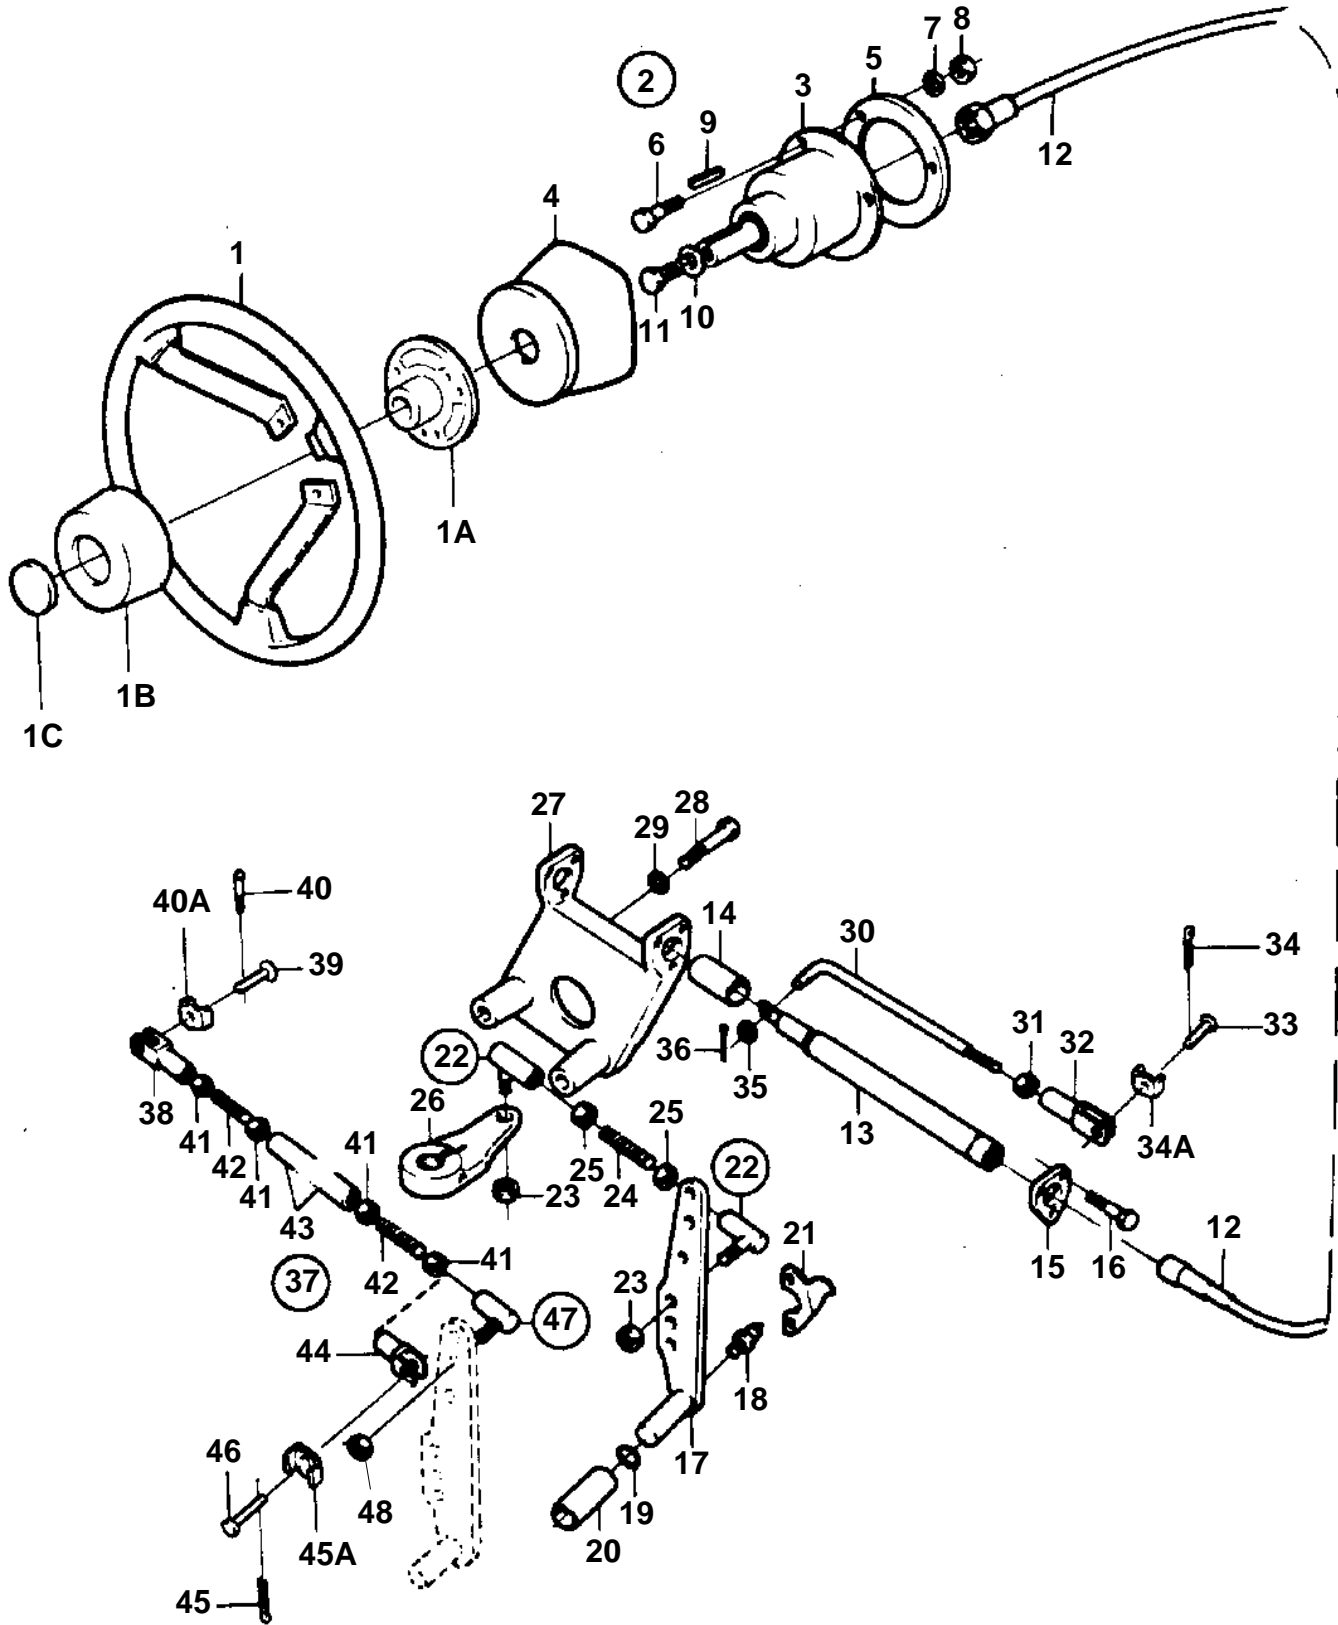

AQD40A,AQAD40A,AQAD40B

AQD40A,AQAD40A,AQAD40B

REF	PART NO.	QTY	DESCRIPTION	NOTES
1	850936	1	Steering wheel	
1A	850937	1	• Steering wheel hub	
1B	828943	1	• Steering wheel pad	
1C	850938	1	• Steering wh emblem	
2	851056	1	Steering head	
3		1	• STEERING GEAR	
4	851057	1	• Cover	
5	851069	1	• Washer	
6	940101	3	• Screw	
7	941906	3	• Spring washer	(955892)
8	955781	3	• Nut	
9	851349	1	• Key	
10	948823	1	• Washer	
11	940148	1	• Screw	
12	852035	X	Steering cable	L = 800 MM
	851016	X	Steering cable	L = 2500 MM
				REPL BY 851017
	851017	X	Steering cable	L = 2750 MM
	851018	X	Steering cable	L = 3000 MM
	851019	X	Steering cable	L = 3250 MM
				REPL BY 851020
	851020	X	Steering cable	L = 3500 MM
	851021	X	Steering cable	L = 3750 MM
	851022	X	Steering cable	L = 4000 MM
	851023	X	Steering cable	L = 4250 MM
	851024	X	Steering cable	L = 4500 MM
	851025	X	Steering cable	L = 4750 MM
	851026	X	Steering cable	L = 5000 MM
	851027	X	Steering cable	L = 5250 MM
	851028	X	Steering cable	L = 5500 MM
	851029	X	Steering cable	L = 5750 MM
	851030	X	Steering cable	L = 6000 MM
	851031	X	Steering cable	L = 6500 MM
	851032	X	Steering cable	L = 7000 MM
	851033	X	Steering cable	L = 7500 MM
	851034	X	Steering cable	L = 8000 MM
	851921	X	Steering cable	L = 8500 MM
	851922	X	Steering cable	L = 9000 MM
	851923	X	Steering cable	L = 9500 MM
13	851059	1	Steering cylinder	FOR PORT MOUNTING.
	851147	1	Steering cylinder	FOR STARBOARD MOUNTING.
14	851094	1	• Sleeve	
15	850961	1	• Washer	
16	851319	3	• Screw	
17	851385	1	Link arm	
18	914169	1	Lubricating nipple	
19	955906	1	Washer	
20	850653	1	Bushing	SEE GROUP 4A
21	850489	1	Stop arm	
22	875772	2	Ball joint kit	
23	851326	2	• Lock nut	
24	850736	1	Control rod	
25	940152	2	Nut	
26	850488	1	Spindle arm	SEE GROUP 4A
27	850958	1	Guide bracket	
28	955541	2	Screw	
29	942336	2	Spring washer	
30	850478	1	Link rod	
31	940154	1	Nut	
32	956511	1	Fork	
33	913158	1	Clevis pin	
34	907856	1	Cotter pin	
34A	853160	1	• Lock washer	DRIVE UNIT 290