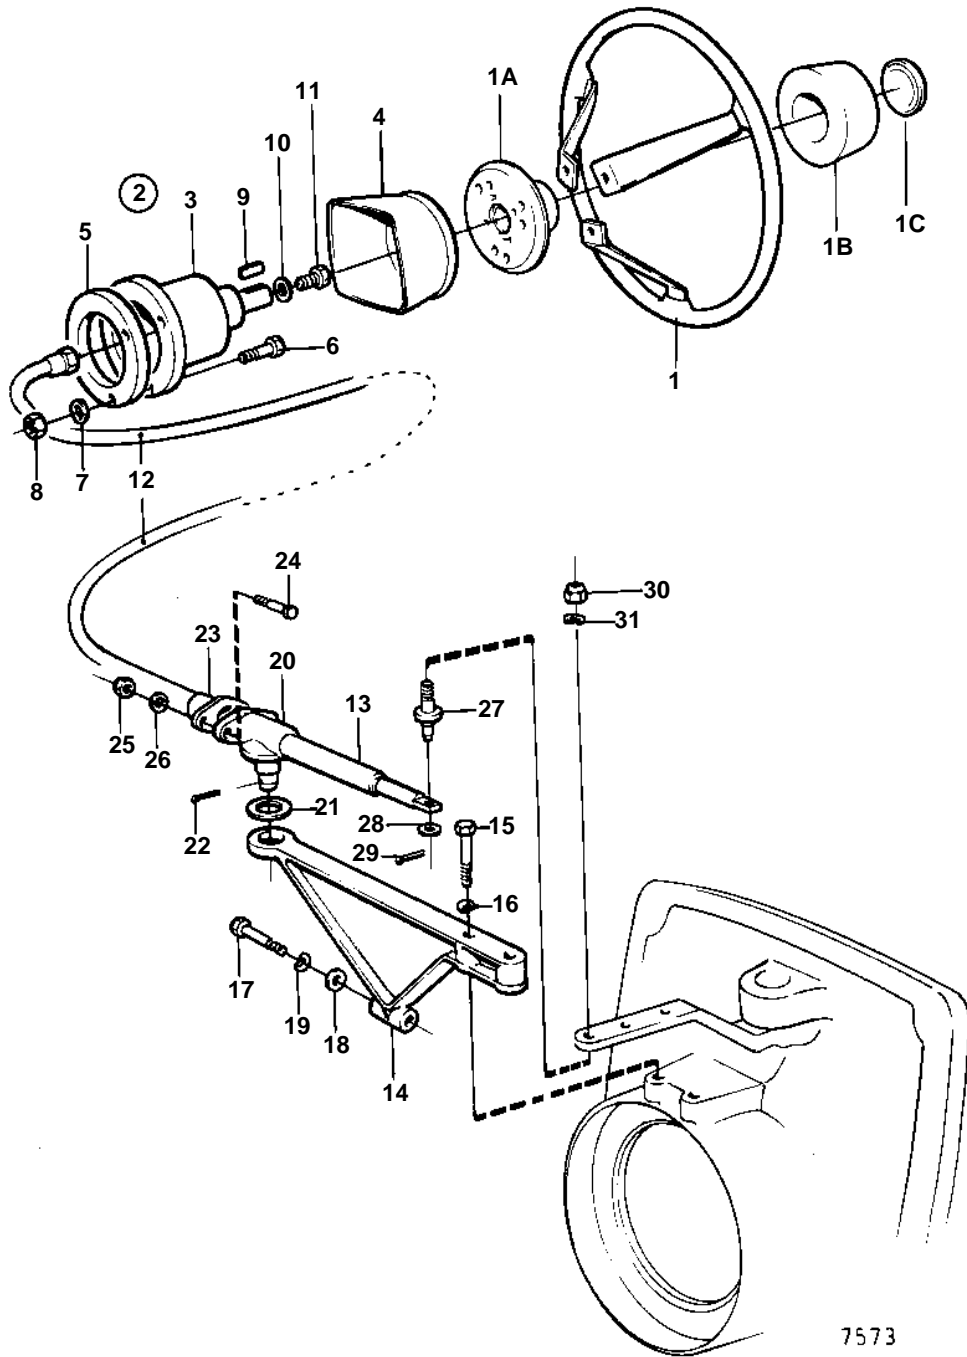

AQD40A,AQAD40A,AQAD40B

AQD40A,AQAD40A,AQAD40B

REF	PART NO.	QTY	DESCRIPTION	NOTES
1	850936	1	Steering wheel	
1A	850937	1	• Steering wheel hub	
1B	828943	1	• Steering wheel pad	
1C	850938	1	• Steering wh emblem	
2	851056	1	Steering head	
3		1	• STEERING GEAR	
4	851057	1	• Cover	
5	851069	1	• Washer	
6	940101	3	• Screw	
7	941906	3	• Spring washer	
8	955781	3	• Nut	
9	851349	1	• Key	
10	948823	1	• Washer	
11	940148	1	• Screw	
12	852035	X	Steering cable	L = 800 MM
	851016	X	Steering cable	L = 2500 MM
				REPL BY 851017
	851017	X	Steering cable	L = 2750 MM
	851018	X	Steering cable	L = 3000 MM
	851019	X	Steering cable	L = 3250 MM
				REPL BY 851020
	851020	X	Steering cable	L = 3500 MM
	851021	X	Steering cable	L = 3750 MM
	851022	X	Steering cable	L = 4000 MM
	851023	X	Steering cable	L = 4250 MM
	851024	X	Steering cable	L = 4500 MM
	851025	X	Steering cable	L = 4750 MM
	851026	X	Steering cable	L = 5000 MM
	851027	X	Steering cable	L = 5250 MM
	851028	X	Steering cable	L = 5500 MM
	851029	X	Steering cable	L = 5750 MM
	851030	X	Steering cable	L = 6000 MM
	851031	X	Steering cable	L = 6500 MM
	851032	X	Steering cable	L = 7000 MM
	851033	X	Steering cable	L = 7500 MM
	851034	X	Steering cable	L = 8000 MM
	851921	X	Steering cable	L = 8500 MM
	851922	X	Steering cable	L = 9000 MM
	851923	X	Steering cable	L = 9500 MM
13	851147	1	Steering cylinder	FOR STARBOARD MOUNTING.
	851059	1	Steering cylinder	FOR PORT MOUNTING.
14	853074	1	Bracket	
15	955324	2	Screw	
16	941908	2	Spring washer	
17	955300	1	Screw	EARLY TYPE
	940142	1	Screw	LATE TYPE
18	960141	1	Washer	
19	941907	1	Spring washer	EARLY TYPE
20	853075	1	Anchorage	
21	955904	1	Washer	
22	907872	1	Cotter pin	
23	853076	1	Cap	
24	940101	2	Screw	
25	963105	2	Nut	
26	949607	2	Spring washer	
27	853077	1	Stud	
28	940097	1	Washer	
29	964960	1	Cotter pin	
30	963108	1	Nut	
31	949608	1	Spring washer	