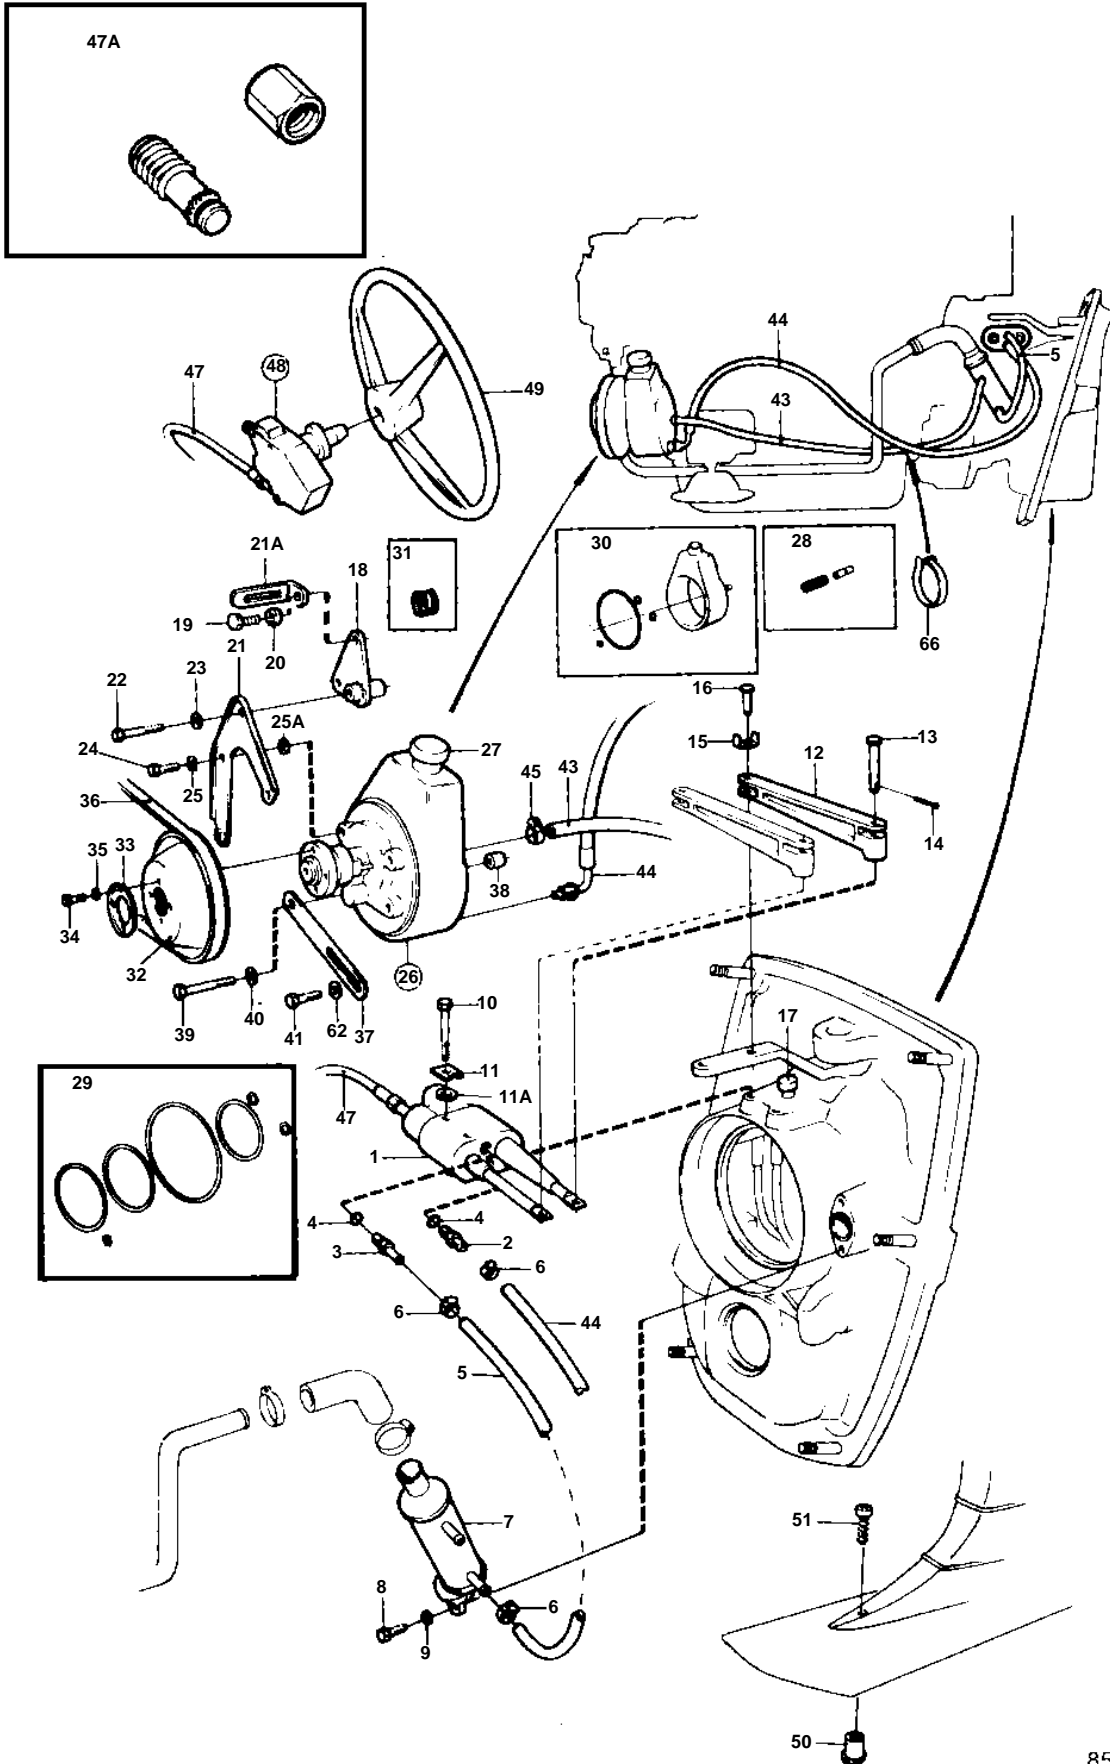

AQD40A,AQAD40A,AQAD40B

AQD40A,AQAD40A,AQAD40B

REF	PART NO.	QTY	DESCRIPTION	SEE SEC.	NOTES
1	852741	1	Steering cylinder		
	853307	1	· Repair kit		
2	957031	1	Nipple		
3	946152	1	Nipple		
4	958226	2	O-ring		
5	838311	X	Hose		L = 500 MM
6	961664	3	Hose clamp		
7	838482	1	Oil cooler		
8	955515	2	Screw		
9	941906	2	Spring washer		
10	968247	2	Screw		
11	853254	2	Striker plate		
11A	941908	2	Spring washer		
12	852787	1	Link rod		
13	852789	1	Clevis pin		
14	907856	2	Cotter pin		
15	853160	1	Lock washer		
16	913158	1	Clevis pin		
17	184700	1	Roller		
18	838312	1	Bracket		
19	955298	2	Screw		
20	941907	2	Spring washer		
21	838307	1	Bracket		
21A	965556	1	Bracket		
22	955697	1	Screw		
23	955896	1	Washer		
24	955317	1	Screw		L = 25 MM
	955318	1	Screw		L = 30 MM
25	941908	2	Spring washer		
25A	940097	2	Washer		
26	838310	1	Power steering pump	060-0297	
27		1	· COVER		
28		1	· VALVE KIT		
29	1272411	1	· Sealing kit		
30		1	· OIL CONTAINER KIT		
31	1329589	1	· Spring		
32	1219961	1	Pulley		
33	464541	1	Washer		
34	955293	4	Screw		
35	941907	4	Spring washer		
36	966383	1	V-belt		L = 1175 MM
37	807186	1	Tensioner		
38	842350	1	Spacer sleeve		EARLY TYPE
	843075	1	Sleeve		LATE TYPE
39	955273	1	Screw		L = 22 MM
	955295	1	Screw		L = 20 MM
40	960141	1	Washer		
41	940129	1	Screw		
42	960141	1	Washer		
43	838311	X	Hose		L = 1800 MM
44	855270	1	Hose		EARLY TYPE
	853454	1	Hose		LATE TYPE
45	961664	1	Hose clamp		
46	948210	X	Strip clamp		
47	850810	X	Steering cable		L = 3000 MM
	850811	X	Steering cable		L = 3300 MM
	850812	X	Steering cable		L = 3600 MM. REPLACED BY STEERING CABLE 853188 AND ADAPTER 853214
	853188	X	Steering cable		L = 3750 MM
	850813	X	Steering cable		L = 3900 MM
	850814	X	Steering cable		L = 4200 MM
	850815	X	Steering cable		L = 4500 MM. REPLACED BY STEERING CABLE 853191 AND ADAPTER 853214