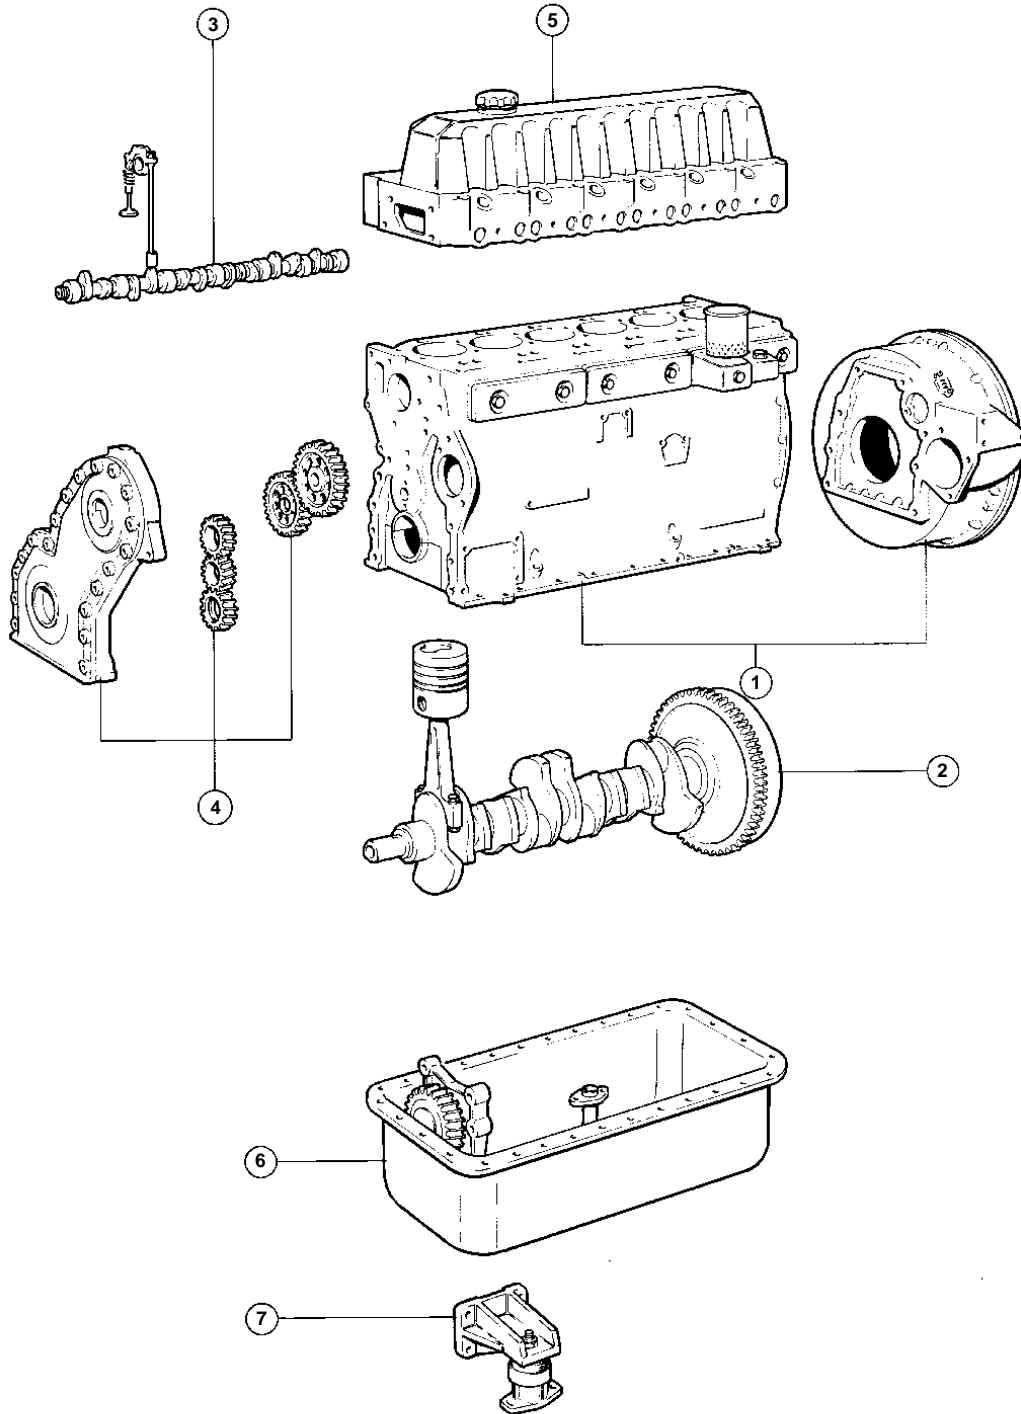

AQAD40A,AQAD40B,TAMD40A,TAMD40B

5225

AQAD40A,AQAD40B,TAMD40A,TAMD40B

REF	QTY	DESCRIPTION	SEE SEC.
1	1	CYLINDER BLOCK AND FLYWHEEL COVER	02A-0310
2	1	CRANKSHAFT AND RELATED PARTS	02A-0550
3	1	CAMSHAFT AND VALVE MECHANISM	02A-0800
4	1	TIMING GEAR COVER AND GEARS	02A-0850
5	1	CYLINDER HEAD	02A-1150
6	1	LUBRICATING SYSTEM	02A-1400
7	1	ENGINE MOUNTS	02A-1850