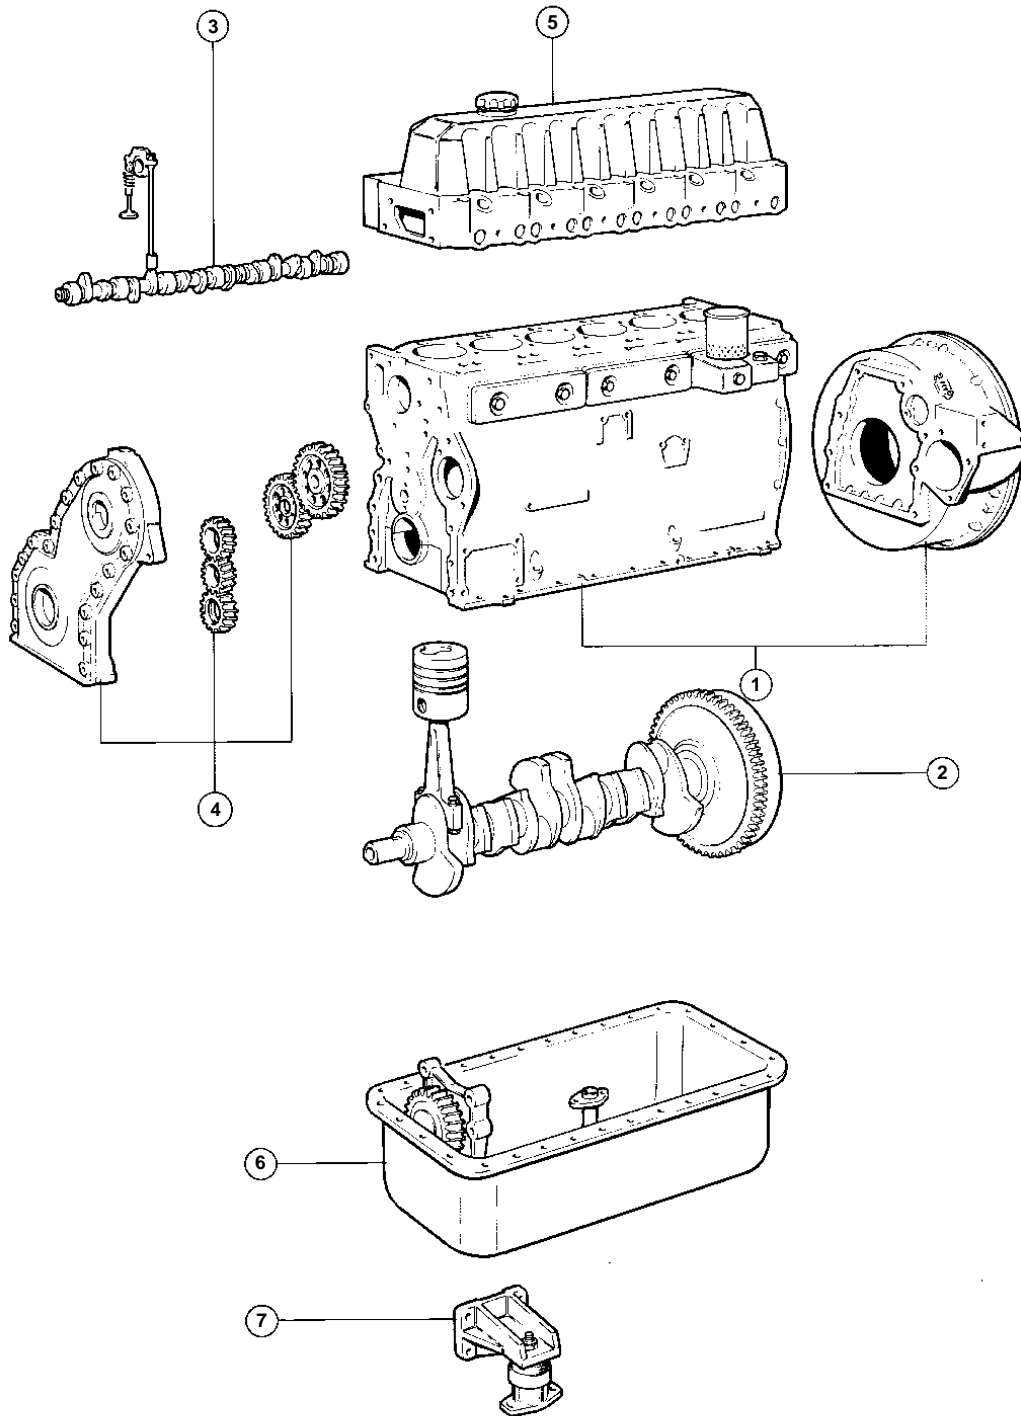

MD40A,AQD40A

5225

MD40A,AQD40A

REF	QTY	DESCRIPTION	SEE SEC.
1	1	CYLINDER BLOCK AND FLYWHEEL COVER	02A-0300
2	1	CRANKSHAFT AND RELATED PARTS	02A-0550
3	1	CAMSHAFT AND VALVE MECHANISM	02A-0800
4	1	TIMING GEAR COVER AND GEARS	02A-0850
5	1	CYLINDER HEAD	02A-1150
6	1	LUBRICATING SYSTEM	02A-1400
7	1	ENGINE MOUNTS	02A-1800