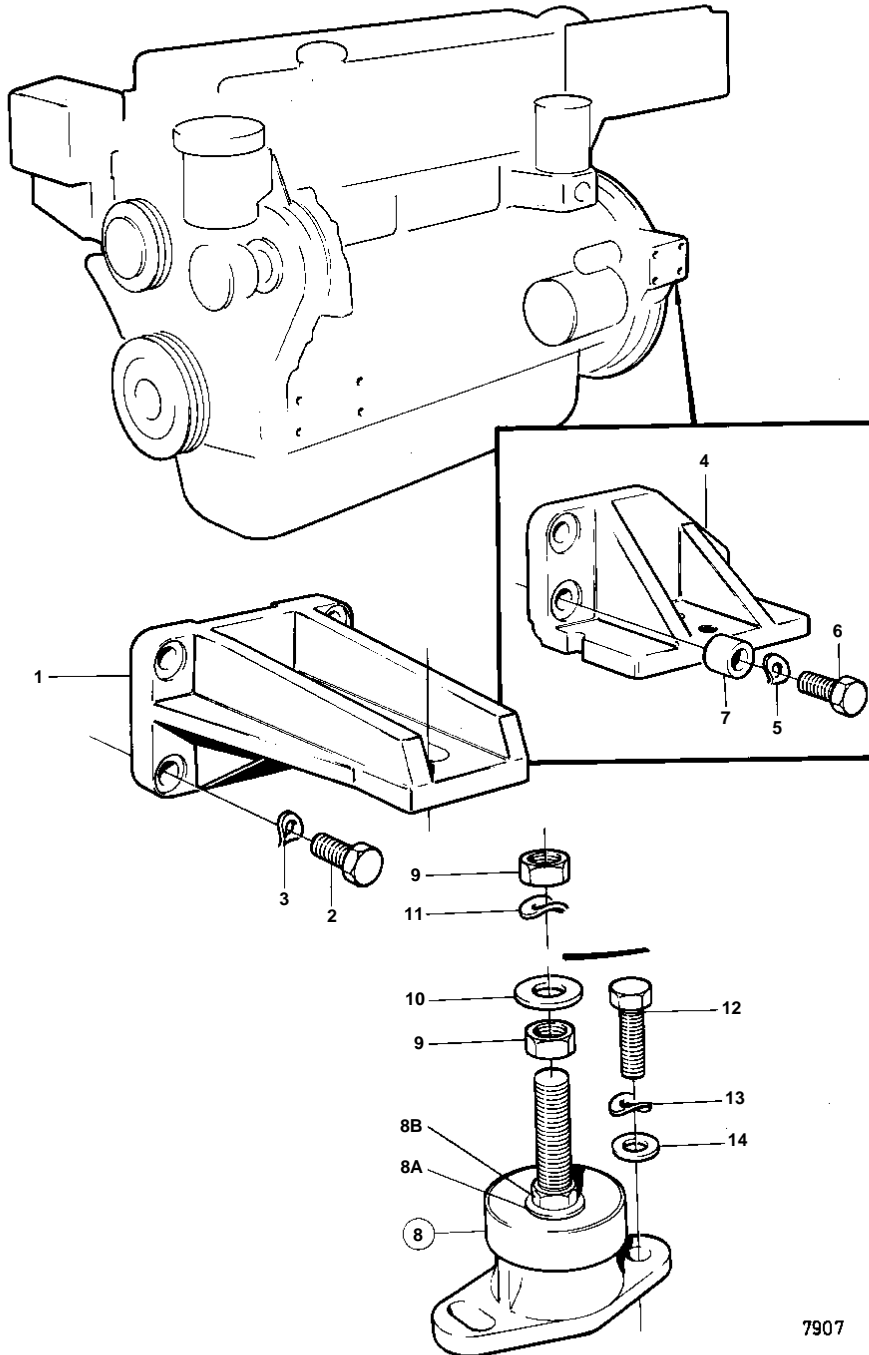

TMD40A, TMD40B, TMD40C

7907

TMD40A,TMD40B,TMD40C

REF	PART NO.	QTY	DESCRIPTION	SEE SEC.	NOTES
1	829517	2	Bracket		
2	955342	8	Screw		
3	940280	8	Spring washer		
4	829515	1	Bracket		P
	829516	1	Bracket		S.B
5	940143	6	Lock washer		
6	955341	5	Screw		L = 35 MM
	955342	1	Screw		L = 40 MM, ALT
	955341	1	Screw		L = 35 MM, ALT
7	843122	1	Spacer sleeve		S.B
8	829976	4	Rubber element		
			Bulletin 44-26	44-26-EN	Reinforced Rubber Cushion
8A	955900	4	· Washer		
8B	829567	4	· Adjuster screw		
9	955805	8	Nut		
10	191940	8	Washer		EARLY TYPE
	191940	6	Washer		LATE TYPE
	955900	2	Washer		LATE TYPE
11	829892	16	Lock washer		EARLY TYPE
12	959242	8	Screw		EARLY TYPE
13	941908	8	Spring washer		
14	960148	8	Washer		