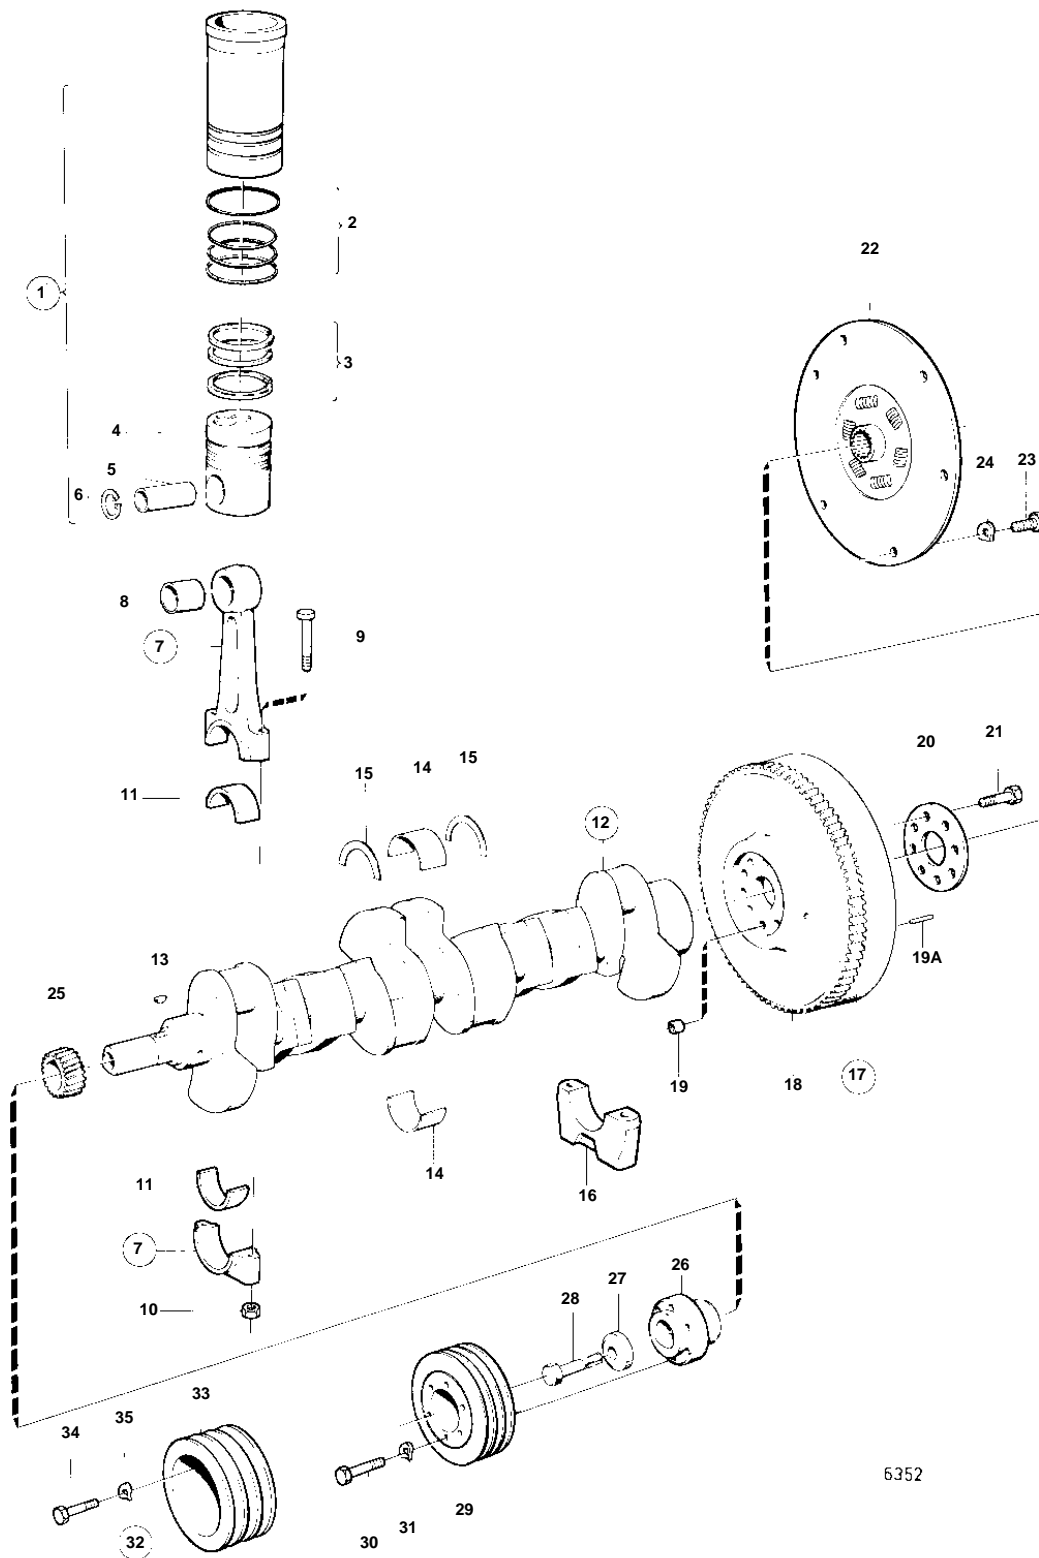

MD40A,AQD40A,TMD40A,AQAD40A,AQAD40B,TAMD40A,TAMD40B

MD40A,AQD40A,TMD40A,AQAD40A,AQAD40B,TAMD40A,TAMD40B

REF	PART NO.	QTY	DESCRIPTION	SEE SEC.	NOTES
1	875722	6	Cylinder liner kit		
2	875651	6	· Sealing ring kit		(275595)
3	275350	6	· Piston ring kit		(275326)
4		6	· PISTON		
5	1542160	6	· Piston pin		
6	914519	12	· Lock ring		
7	1542072	6	Connecting rod		
8	1542076	6	· Bushing		
9	1542077	12	· Screw		
10	1542078	12	· Nut		
11	270111	6	Big end bearing kit		STD D
	270112	6	Big end bearing kit		UNDER SIZE 0,25 MM
	270113	6	Big-end bearing kit		UNDER SIZE 0,50 MM
	270114	6	Big end bearing kit		UNDER SIZE 0,75 MM
12	1542304	1	Crankshaft, CRANKSHAFT CRANKSHAFT		REPLACED BY CRANKSHAFT-1545231 AND 7EA MAIN BEARING KIT -270467.
	1545231	1	Crankshaft		
			Bulletin 44-22	44-22-EN	New Crankshaft
13	910118	1	· Woodruff key		
14	270460	7	Main bearing kit		STD D. MO-28308.
	270467	7	Main bearing kit		STD D. MO 28309-.
	270468	7	Main bearing kit, MAIN BEARING KIT		(270461). MO-28308.
					UNDER SIZE 0,25 MM
	270468	7	Main bearing kit		UNDER SIZE 0,25 MM. MO 28309-.
	270462	7	Main bearing kit		UNDER SIZE 0,50 MM. MO-28308.
	270469	7	Main bearing kit		UNDER SIZE 0,50 MM. MO 28309-.
	270470	7	Main bearing kit, MAIN BEARING KIT		(270463). MO-28308.
					UNDER SIZE 0,75 MM
	270470	7	Main bearing kit		UNDER SIZE 0,75 MM. MO 28309-.
15	876523	1	Thrust bearing		STD D
	270465	1	Thrust washer kit		OVER SIZE 0,1 MM
	270466	1	Thrust washer kit		OVER SIZE 0,2 MM
16			BEARING CAP	02A-0300	
17	829460	1	Flywheel		
18	829462	1	· Gear ring		
19	415311	3	· Sleeve		
19A	191873	3	· Locating pin		
20	1542093	1	Bolt plate		
21	1542471	8	Screw		REPL BY 1544147
22	841895	1	Absorber		MO-35022
	855389	1	Absorber		(841895) MO35023-
	841893	1	Absorber		ALT (824991)
23	955295	6	Screw		
24	941907	6	Spring washer		
25	1542305	1	Gear	02A-0850	
26	1542196	1	Hub		(1542228)
27	420124	1	Washer		
28	1542149	1	Screw		
29	1542315	1	Vibration damper		
30	955299	6	Screw		
31	941907	6	Spring washer		
32	843314	1	Pulley		
33	842710	1	· Pulley		
34	955301	6	· Screw		
35	941907	6	· Spring washer		