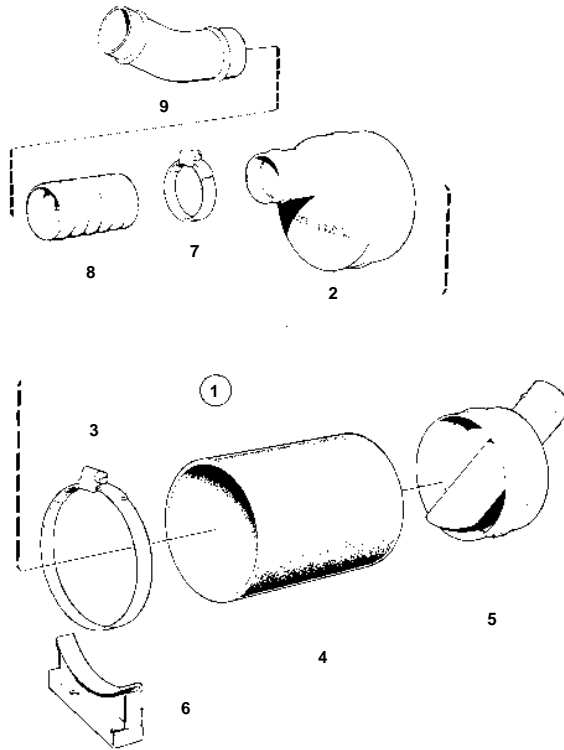

TMD31B,TAMD31B

S627

TMD31B,TAMD31B

| REF | PART NO. | QTY | DESCRIPTION |
|-----|----------|-----|-------------------|
| 1 | 842768 | 1 | Muffler |
| 2 | | 1 | · COVER |
| 3 | 949000 | 4 | · Clamp |
| 4 | 842766 | 1 | · Hose |
| 5 | | 1 | · COVER |
| 6 | 842767 | 2 | · Bracket |
| 7 | 961675 | X | Hose clamp |
| 8 | 828729 | X | Exhaust hose |
| 9 | 843287 | 1 | Riser |
| 10 | 828295 | 1 | Hull fitting |
| 11 | | 1 | · EXHAUST GROMMET |
| 12 | 828293 | 1 | · Expander |
| 13 | | 2 | · WASHER |
| 14 | 828412 | 1 | · Washer |
| 15 | 853012 | 4 | Hose clamp |
| 16 | 828410 | 6 | · Screw |
| 17 | 828729 | X | · Exhaust hose |