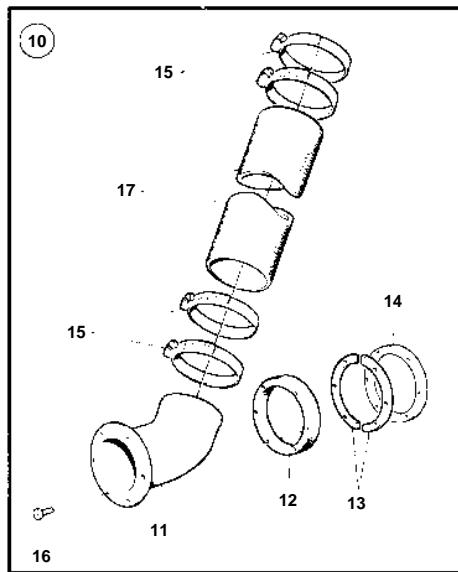

TMD31B,TAMD31B

S627

TMD31B,TAMD31B

| REF | PART NO. | QTY | DESCRIPTION |
|-----|----------|-----|-------------------|
| 1 | 842768 | 1 | Muffler |
| 2 | | 1 | · COVER |
| 3 | 949000 | 4 | · Clamp |
| 4 | 842766 | 1 | · Hose |
| 5 | | 1 | · COVER |
| 6 | 842767 | 2 | · Bracket |
| 7 | 961675 | X | Hose clamp |
| 8 | 828729 | X | Exhaust hose |
| 9 | 843287 | 1 | Riser |
| 10 | 828295 | 1 | Hull fitting |
| 11 | | 1 | · EXHAUST GROMMET |
| 12 | 828293 | 1 | · Expander |
| 13 | | 2 | · WASHER |
| 14 | 828412 | 1 | · Washer |
| 15 | 853012 | 4 | Hose clamp |
| 16 | 828410 | 6 | · Screw |
| 17 | 828729 | X | · Exhaust hose |