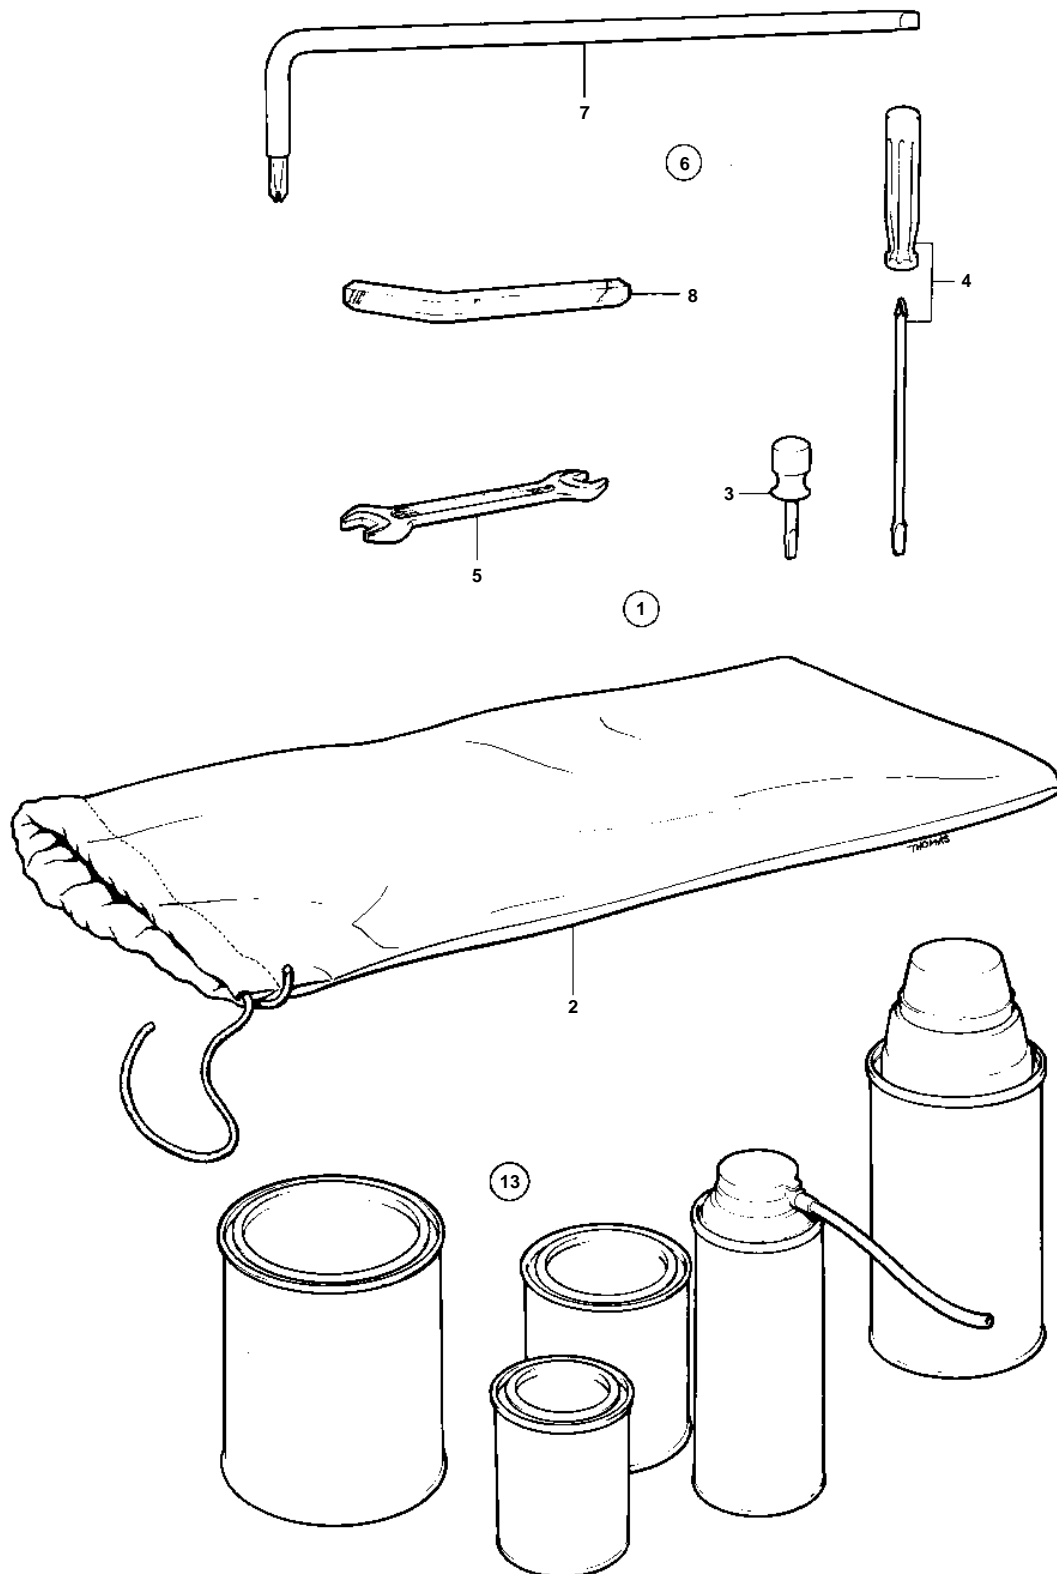

COMMON

10113

COMMON

REF	PART NO.	QTY	DESCRIPTION	NOTES
1	844636	1	Tool kit	
2	844642	1	• Tool bag	
3	841044	1	• Screwdriver	
4	963929	1	• Screwdriver	
5	843929	1	• Open-end wrench	8-10MM
	210056	1	• Open-end wrench	11-12MM
	841252	1	• Open-end wrench	13-16MM
	962053	1	• Open-end wrench	13-17MM
	962060	1	• Open-end wrench	14-17MM
	962054	1	• Open-end wrench	19-22MM
6	841045	1	Tool kit	
7	834980	1	• Screwdriver	
8	914675	1	• Allen wrench	1/4"
	914677	1	• Allen wrench	3/8"