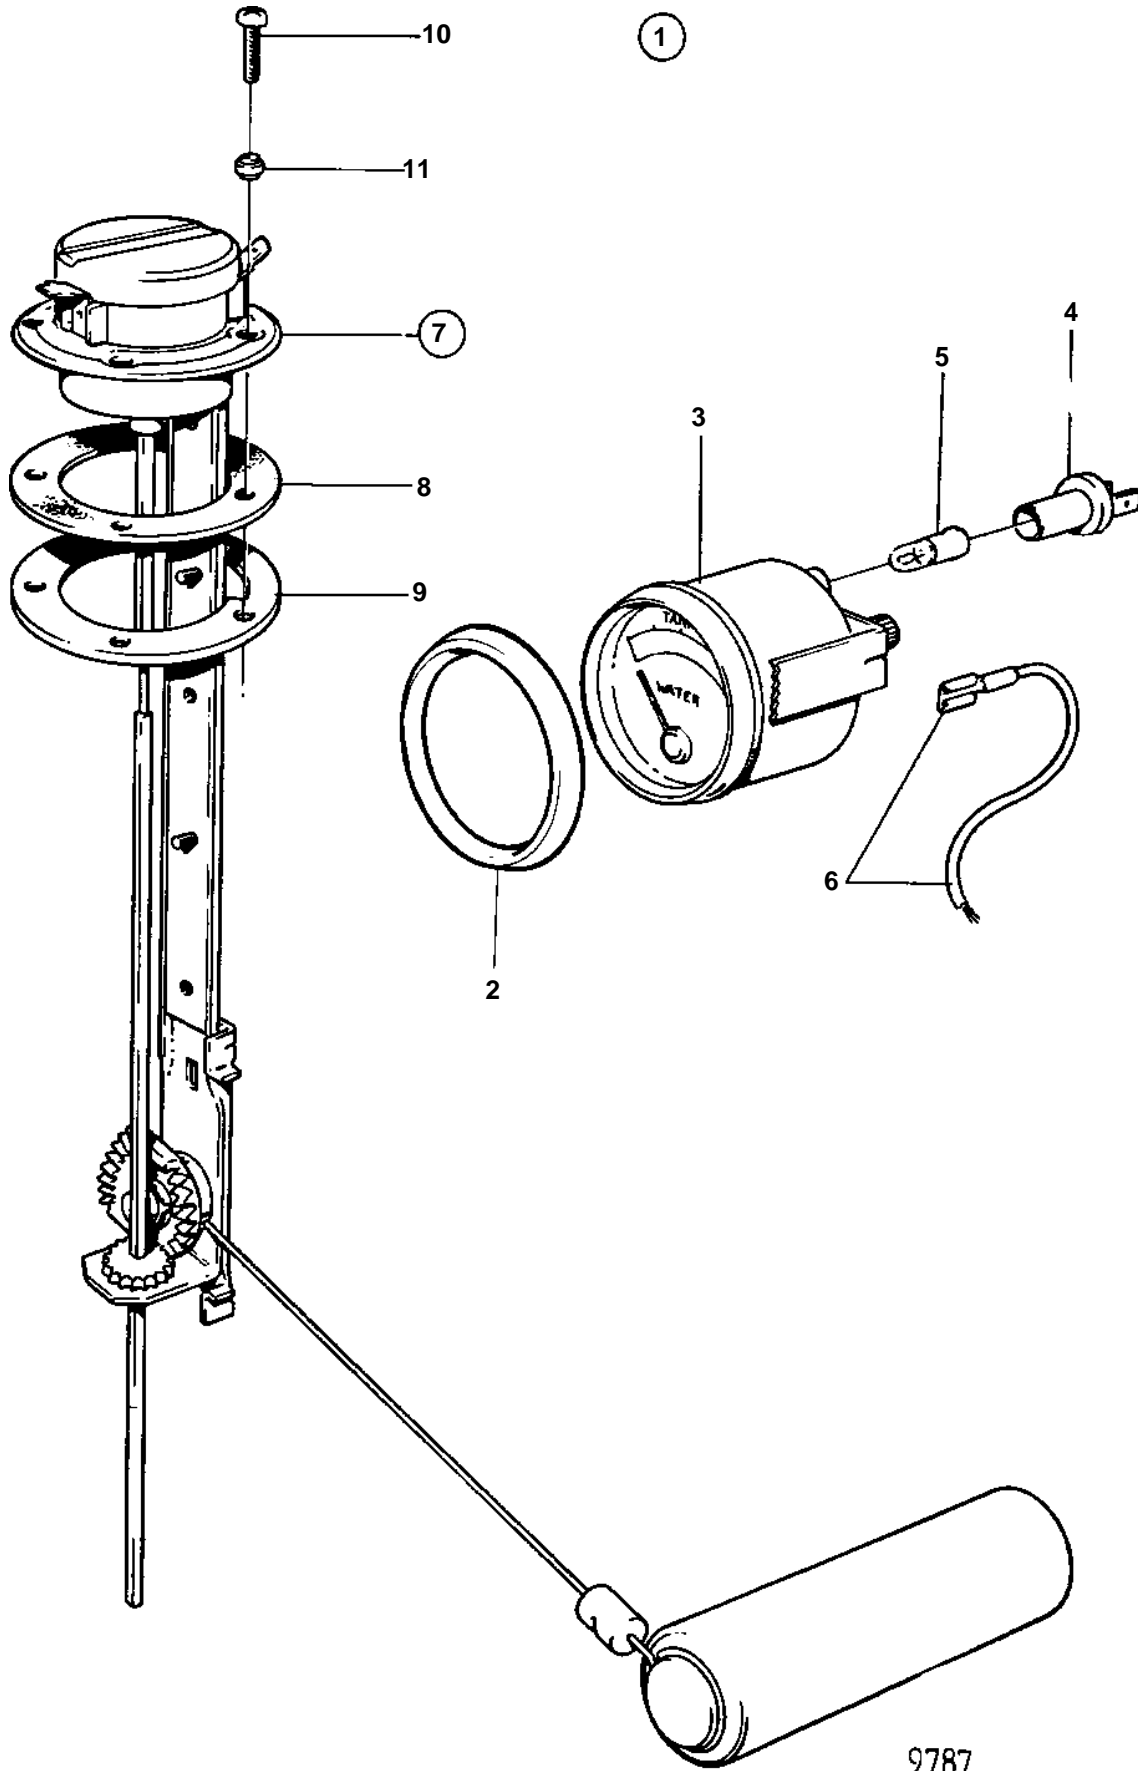

COMMON

COMMON

REF	PART NO.	QTY	DESCRIPTION	NOTES
1	1140461	1	Fuel gauge kit	12V
2	858643	1	· Front ring	
3	863940	1	· Fuel gauge	
4	863945	2	· · Bulb socket	FOR INSTRUMENTS WITH PARTNO 828632,828635 SHOULD WHITE BULB 19923 AND BULB HOLDER 808175 BE INSTALLED.
5	863946	2	· · Bulb	
6		X	· CABLES AND TERMINALS	SEE GROUP 3
7	837999	1	· Tank sensor	
8	89865	1	· · Gasket	
9	834480	1	· · Flange	
10	956078	4	· · Screw	
	956081	1	· · Screw	
11	834481	5	· · Gasket	