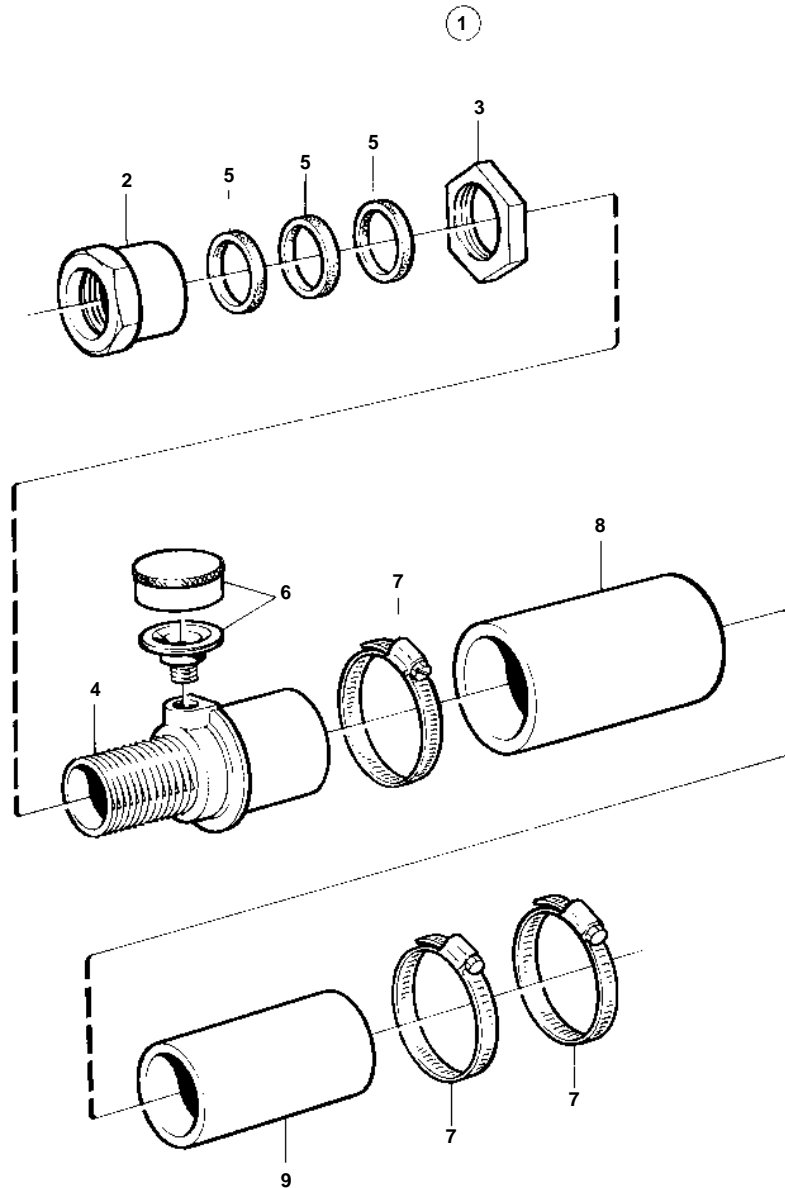

COMMON

9657

COMMON

REF	PART NO.	QTY	DESCRIPTION	NOTES
1	859014	1	Stuffing box	FOR SHAFT DIAM. 35MM.
2	802605	1		
3	802604	1		
4	827177	1		
5	859007	3	· Box gasket	
6	914138	1	· Grease cup	
7	961674	3	· Clamp	
8	827179	1	· Hose	
9	827931	1		