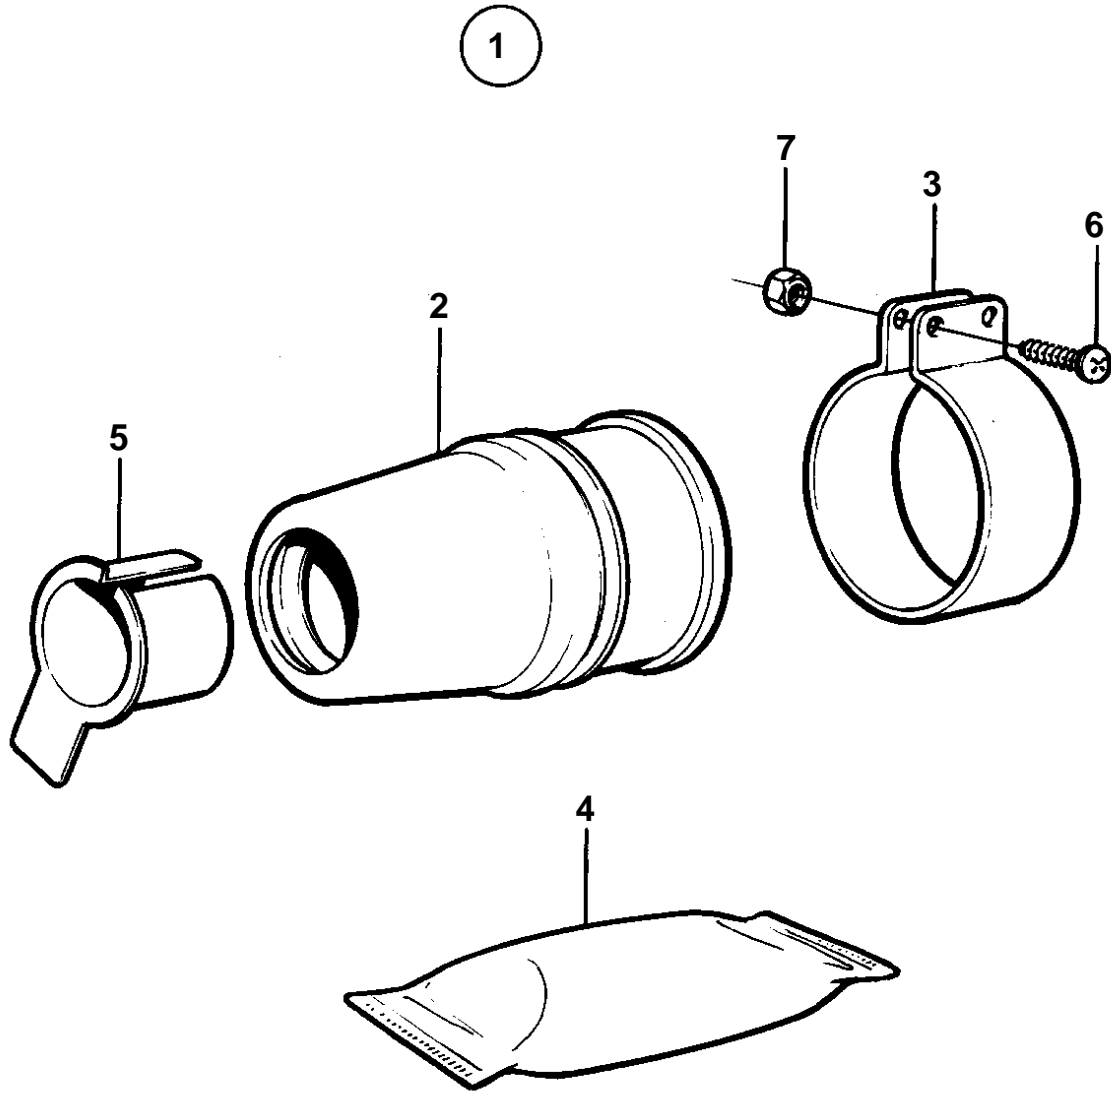

COMMON

6147

COMMON

REF	PART NO.	QTY	DESCRIPTION	SEE SEC.	NOTES
1	828422	1	Seal		D = 30 MM
			Bulletin P-44-6-1	P-44-6-1-EN	Rubber Stuffing Box
2		1	· STUFFING BOX		
3	828418	1	· Clamp		
4	828250	1	· Grease		
5		1	· UNIVERSAL SLEEVE		
6	963684	2	· Screw		
7	966170	2	· Nut		