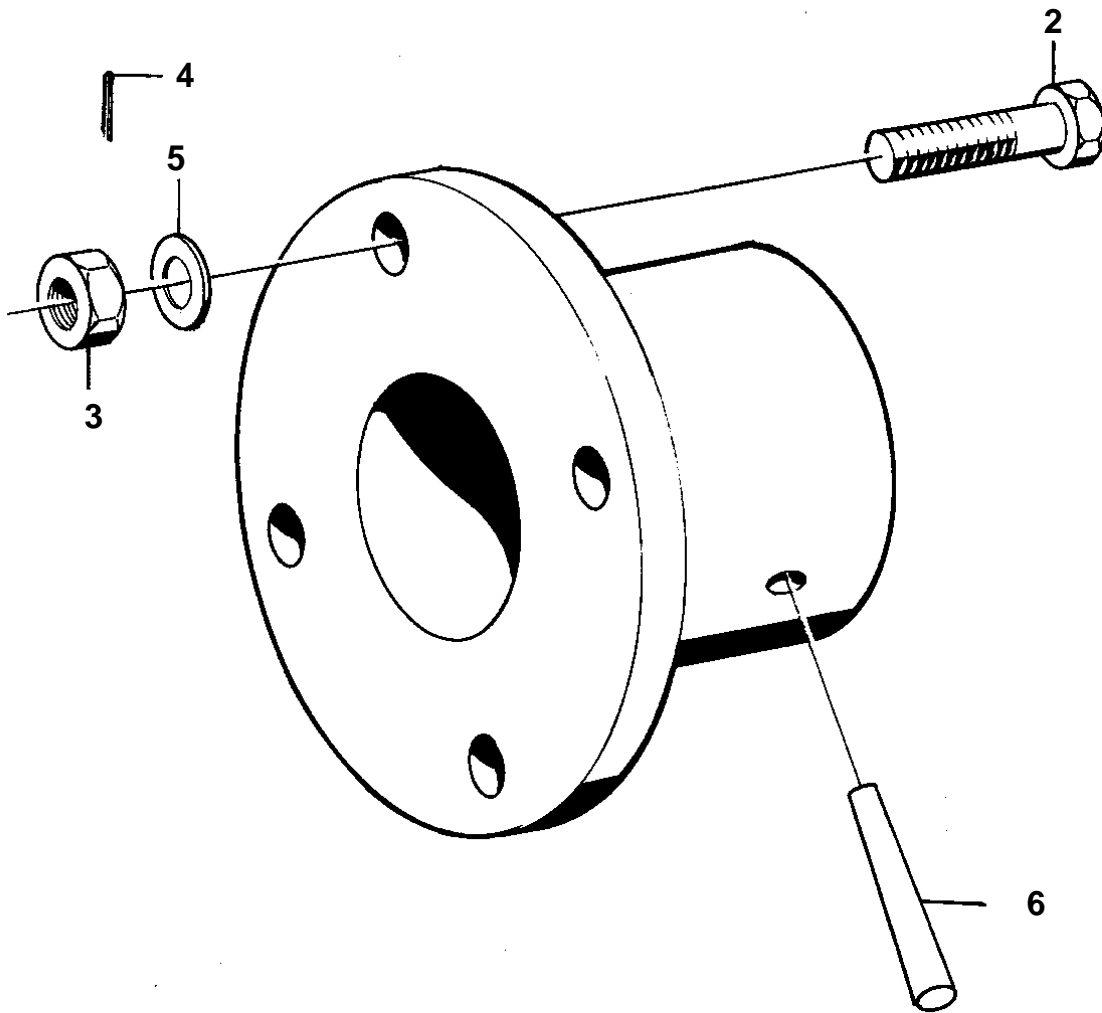

COMMON

1

4624

COMMON

REF	PART NO.	QTY	DESCRIPTION	NOTES
1	829279	1	Companion flange	FOR SHAFT DIAM. 35MM.
2	955692	4	· Screw	L = 32 MM
2	955691	4	· Screw	L = 25 MM
3	955883	4	· Nut	
4	907834	4	· Cotter pin	
5	941909	4	· Spring washer	
6	907617	1	· Pin	