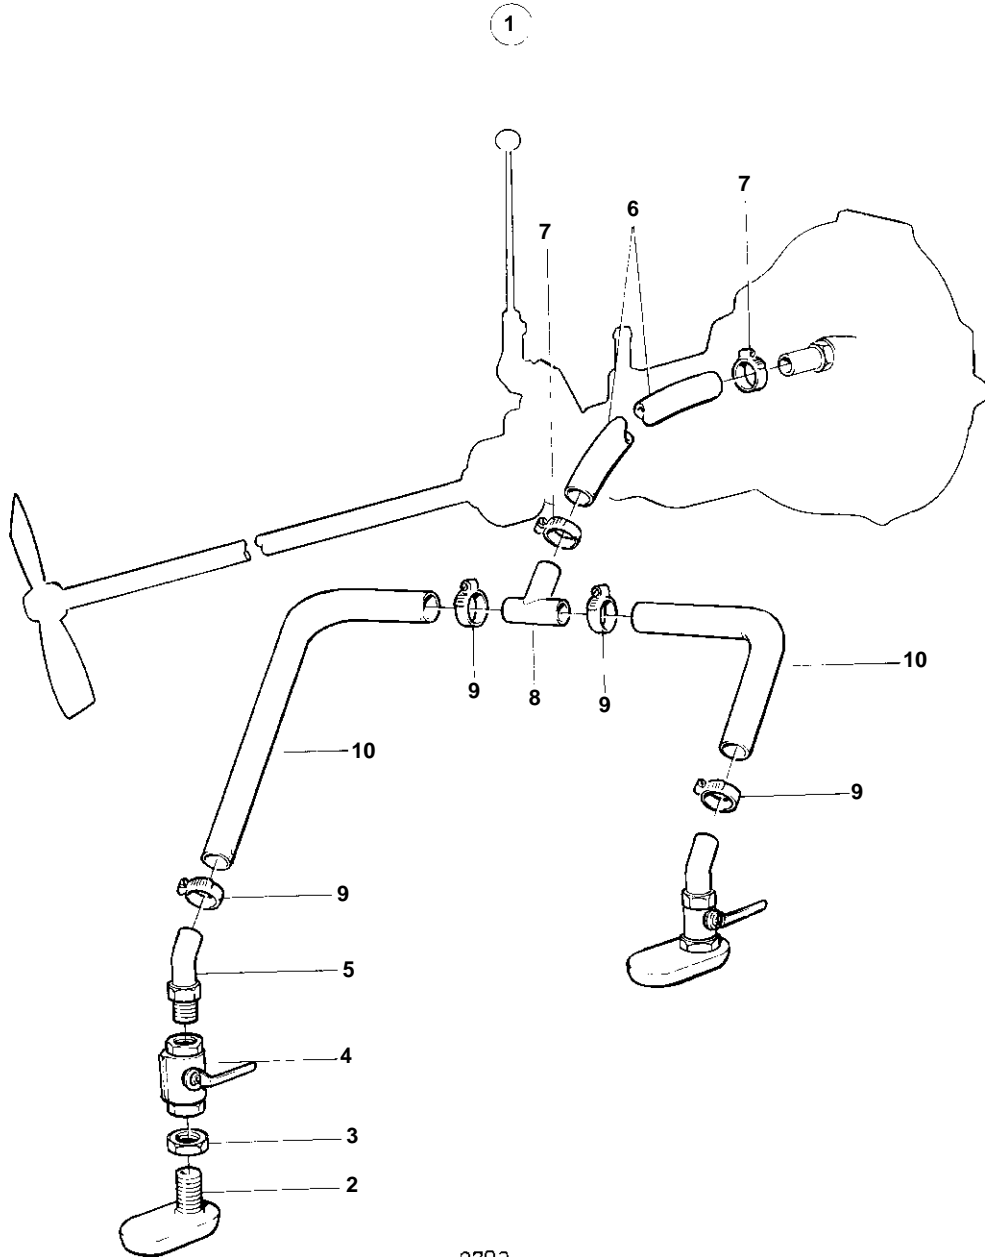

MD31A,TMD31B,TAMD31B

9783

MD31A,TMD31B,TAMD31B

REF	PART NO.	QTY	DESCRIPTION	NOTES
1	841723	1	Cooling wate inlet	
2	836876	1	· Strainer	
3	836879	1	· Nut	
4	1140125	1	· Ball valve	(828239)
5	828696	1	· Hose attachment	
6	828461	X	Hose	
7		X	HOSE CLAMP	
8	841771	1	T-pipe	
9	961669	X	Hose clamp	
10	949315	X	Hose	