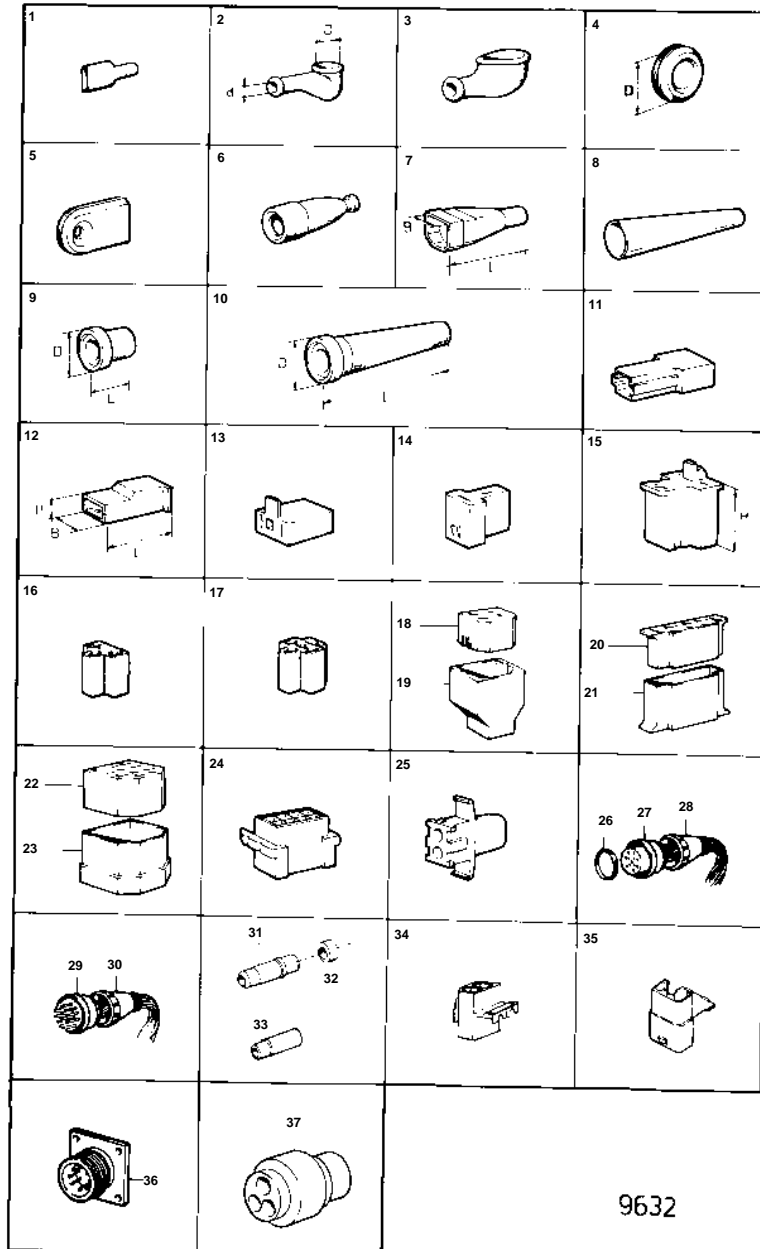

COMMON

COMMON

REF	PART NO.	QTY	DESCRIPTION	NOTES
1	959046	X	Protecting sleeve	
2	855281	X	Rubber cap	D = 16 MM D = 14 MM (8412
	829200	X	Protective cap	D = 16 MM D = 6 MM
	76614	X	Rubber collar	
	842150	X	Protective cap	D = 16 MM D = 10 MM
	673580	X	Rubber collar	D = 24 MM D = 11 MM
3		X	RUBBER CAP	
4	941269	X	Cable grommet	D = 25 MM
	821053	X	Rubber bushing	D = 35 MM
5	823759	X	Cable grommet	
6	1576005	X	Bellows	
	1573077	X	Bellows	
7	831966	X	Protective cap	L = 88 MM B = 32,5 MM
8	844278	X	Isolation	BLACK, FOR (844280)
	844279	X	Isolation	RED, FOR (844280)
9	847005	X	Sealing collar	L = 4,6 MM D = 3,0 MM
10	847005	X	Sealing collar	L = 100 MM D = 20 MM
11	958207	X	Tab housing	FOR958208. 1-WAY.
12	947848	X	Receptacle housing, RECEPTACLE HOUSING	L = 20 MM. 1-WAY.
				H = 5,5 MM B = 7,8 MM
	949181	X	Receptacle housing, RECEPTACLE HOUSING	L = 24 MM. 1-WAY.
				H = 7 MM B = 10,2 MM
	964196	X	Housing, RECEPTACLE HOUSING	FOR958207. 1-WAY.
				L = 24 MM H = 6,6 MM B =
	949597	X	Housing	L = 24,5 MM. 1-WAY.
				H = 4,9 MM B = 8,8 MM
	943511	X	Receptacle housing, PROTECTING SLEEVE	L = 24 MM. 1-WAY.
				H = 6,5 MM B = 10 MM
13	1578937	X	Receptacle housing	2-WAY
14	958210	X	Receptacle housing	2-WAY
15	945469	X	Receptacle housing	L = 23 MM. 3-WAY.
	963374	X	Housing, RECEPTACLE HOUSING	L = 24 MM. 3-WAY.
				FOR881485
16	948854	X	Receptacle housing	3-WAY.
17	1214948	X	Receptacle housing	5-WAY.
18	948856	X	Receptacle housing	(958213)
19	948855	X	Tab housing	(958212). 4-WAY.
20	941104	X	Receptacle housing	8-WAY.
21	941105	X	Receptacle housing	8-WAY.
22	945830	X	Receptacle housing	11-WAY.
23	945831	X	Tab housing	11-WAY.
24	944077	X	Housing	8-WAY.
	853014	X	Receptacle housing	9-POLE. FOR TRIM INSTRUMENT.
	948294	X	Receptacle housing, INSULATOR	9-POL
				INCL.IN 853032
25	948995	X	Tab housing	2-WAY.
26	846615	X	Sealing ring	
27	846612	X	Sleeve connector	16-WAY
28	846613	X	Unloading cable	
29	846647	X	Pin connector	16-WAY
30	846613	X	Unloading cable	
31	1608765	X	Isolation	FOR 965824
32	1608766	X	Seal	FOR 1608765
33	1598753	X	Isolation	FOR 949371
34	1307048	X	Receptacle housing	
35	1307049	X	Tab housing	
36	846611	X	Sleeve connector	
37	853498		Receptacle housing, INSULATOR	3-POL
				INCL.IN 853032