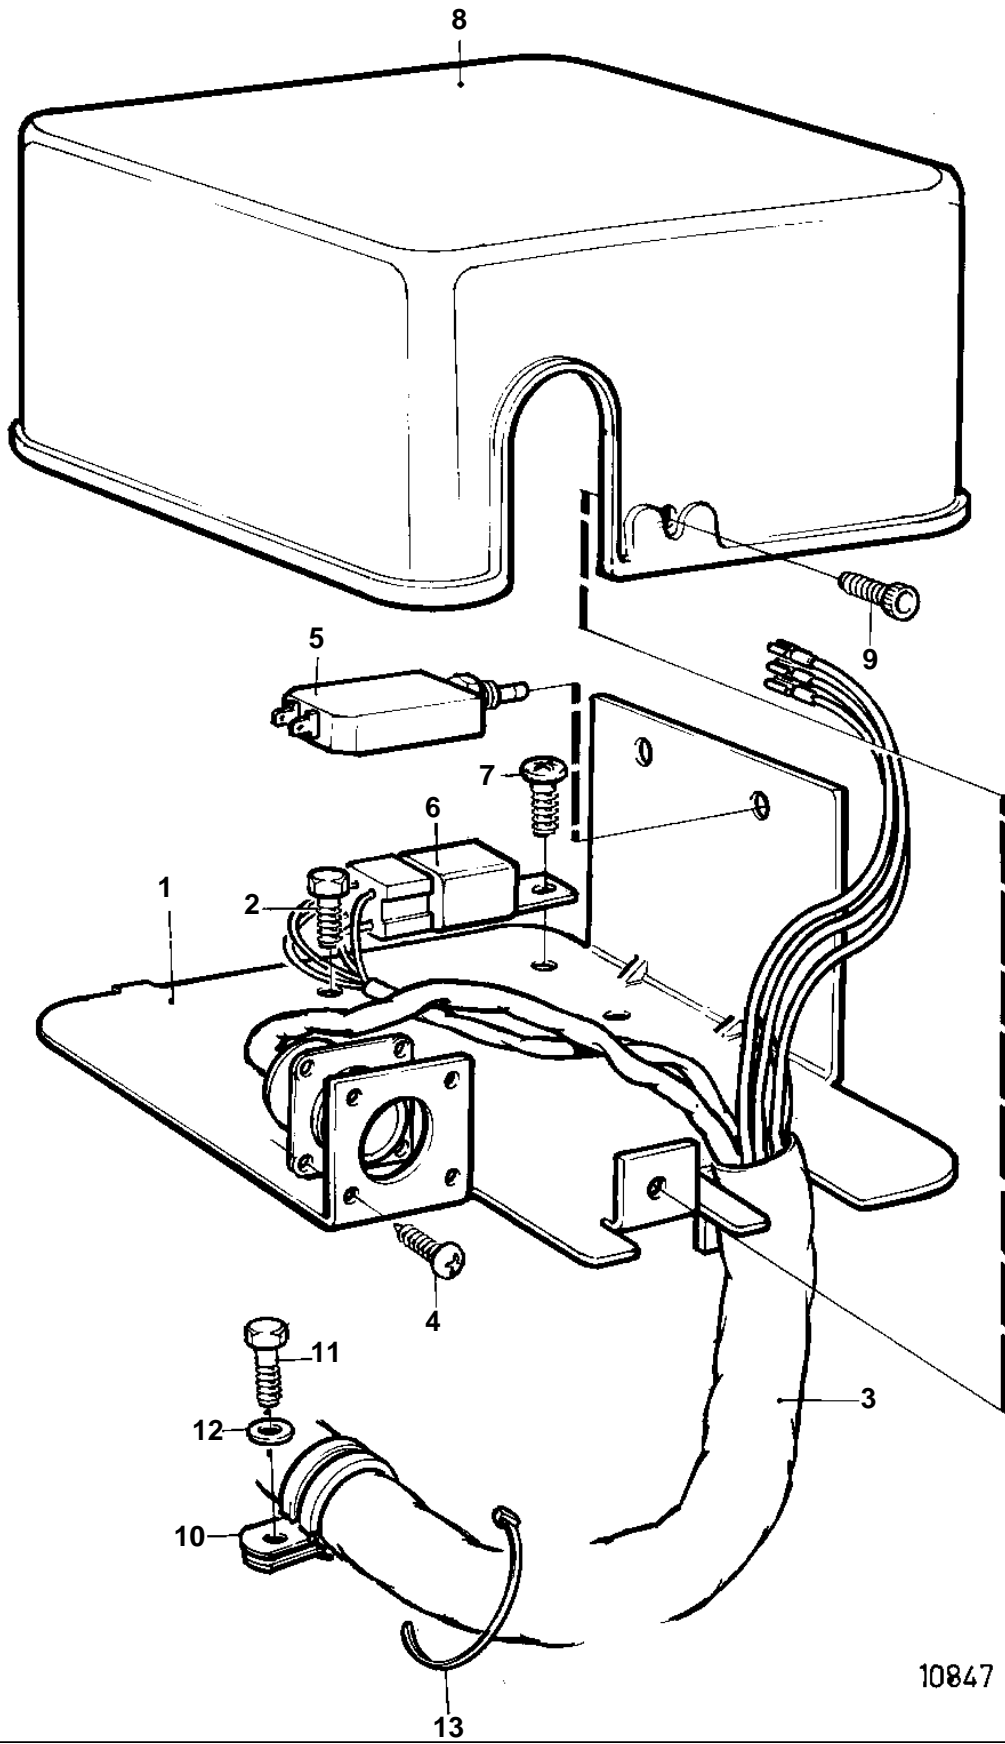

COMMON

10847

COMMON

REF	PART NO.	QTY	DESCRIPTION	NOTES
1	860366	1	Bracket	
2	965175	3	Screw	
3	860022	1	Cable trunk	STD,12V
	872628	1	Wiring harness	SOLAS 12-24V
	872628	1	Wiring harness	24V
4	955119	4	Screw	
5	966689	1	Fuse	STD
	966689	2	Fuse	SOLAS 12-24V
	966689	2	Fuse	24V
6	860339	1	Relay	STD,12V 50A
	860339	1	Relay	SOLAS,12V 50A
	853545	1	Relay kit	SOLAS,12V 30A
	837878	1	Relay	24V,24V 20A
	838955	1	Relay	24V,24V 50A
	837878	1	Relay	SOLAS, 24V 20A
	838955	1	Relay	SOLAS, 24V 50A
7	956074	1	Screw	STD
	956074	2	Screw	SOLAS
	956074	2	Screw	24V
8	838808	1	Cover	
9	846736	1	Lock screw	
10	949786	2	Clamp	
11	946440	1	Flange screw	
12	942767	1	Lock washer	
13	948210	X	Strip clamp	