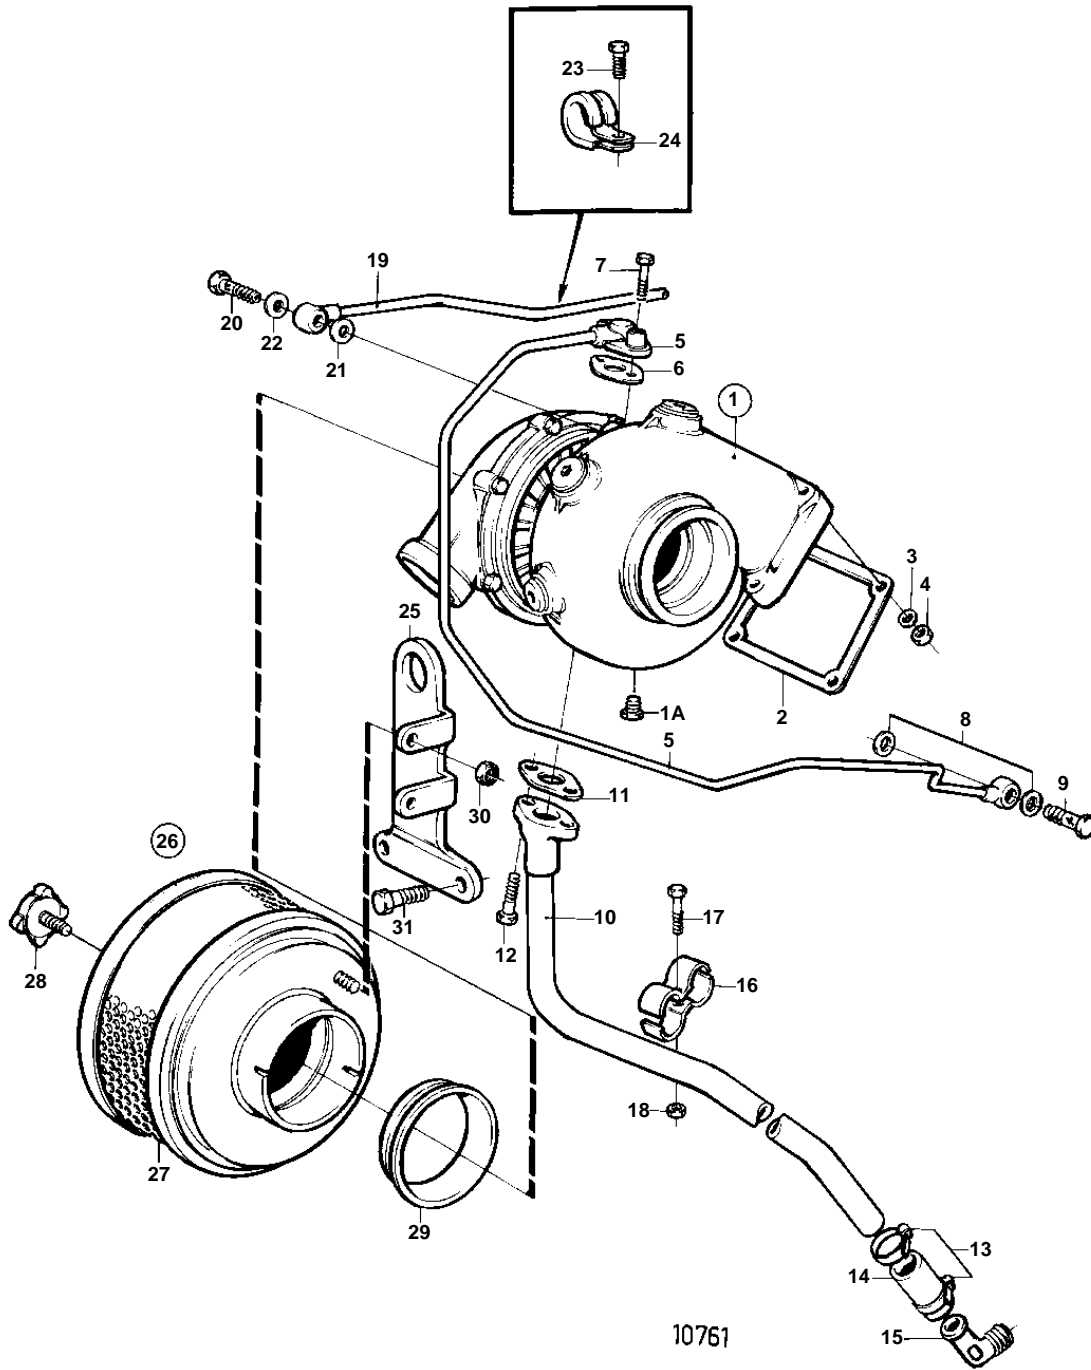

TMD31B,TAMD31B,AD31B

TMD31B,TAMD31B,AD31B

REF	PART NO.	QTY	DESCRIPTION	SEE SEC.	NOTES
1	838695	1	Turbo		
				02B-2080	
	860916	1	Turbocharger		SN2203117113-
				02B-2080	
1A	192134	1	Plug		
2	859111	1	Gasket		
3	955895	4	Washer		
4	940183	4	Nut		
5	838868	1	Oil feed pipe		
6	420641	1	Gasket		
7	945444	1	Flange screw		L = 25 MM
	946671	1	Flange screw		L = 30 MM
8	969011	2	Gasket		
9	25167	1	Hollow screw		
10	838870	1	Oil return pipe		
11	860105	1	Gasket		
12	945444	2	Flange screw		
13	943474	2	Hose clamp		
14	466328	1	Rubber hose		
15	843879	1	Elbow nipple		
16	820851	2	Clamp		
17	946544	1	Flange screw		
18	945407	1	Flange nut		
19	860229	1	Air vent hose		TURBO-HEAT EXCHANGER-THERMOSTAT HOUSING
20	846216	1	Hollow screw		M10, SN-2203117112
	969299	1	Hollow screw		M12, SN2203117113-
21	18665	1	Gasket		FOR 846216
	11994	1	Gasket		FOR 969299
22	11994	1	Gasket		
23	965175	1	Screw		
24	952624	1	Clamp		
25	838829	1	Bracket		
26	838674	1	Air cleaner		
27	858488	1	· Filter insert		
28	859729	1	· Knob		
29	838855	1	Sealing ring		
30	945407	2	Flange nut		
31	973083	2	Flange screw		L = 25 MM