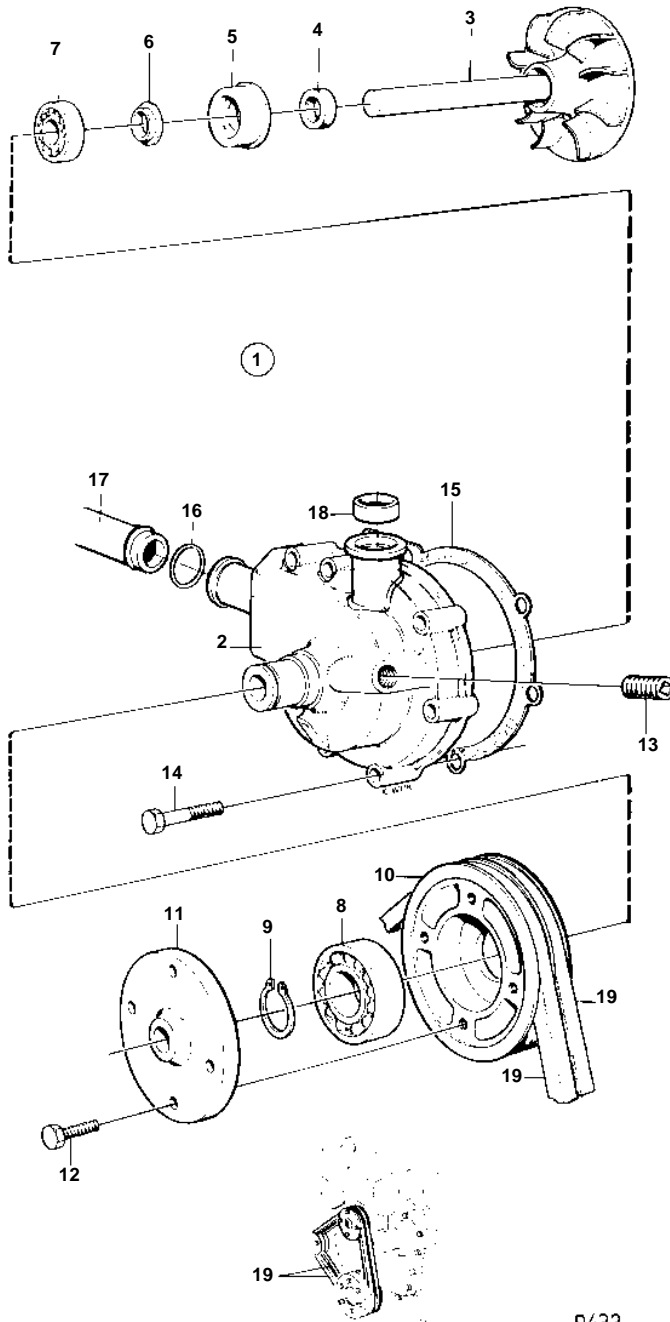

TMD31B,TAMD31B,AD31B

TMD31B,TAMD31B,AD31B

REF	PART NO.	QTY	DESCRIPTION	NOTES
1	860787	1	Water pump	
2		1	· HOUSING	
3		1	· SHAFT	IK
4	421306	1	· Wear ring	
5	1545283	1	· Sealing ring	
6	70913	1	· Deflector	
7	1660609	1	· Ball bearing	
8	181538	1	· Ball bearing	
9	914462	1	· Lock ring	
10	1542235	1	· Pulley	
11	860455	1	· Hub	
12	946173	4	· Flange screw	
13	952077	1	· Plug	
	876560	1	Repair kit	SEE GROUP 10A
14	947760	6	Flange screw	
15	859027	1	Gasket	
16	968927	1	O-ring	
17	838738	1	Tube	HEAT EXCHANGER-CIRCULATION PUMP.
18	1542198	1	Sealing ring	
19		X	DRIVE BELT	SEE GROUP 3