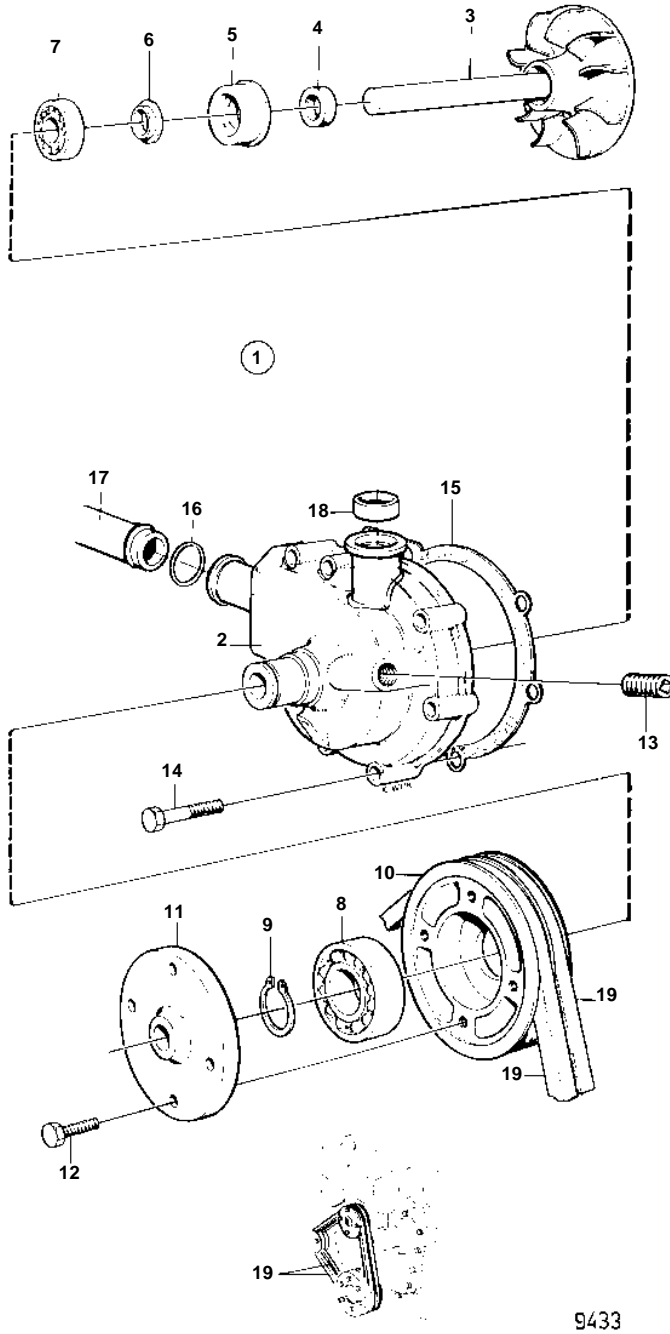

MD31A

MD31A

REF	PART NO.	QTY	DESCRIPTION	NOTES
1	860785	1	Water pump	
2		1	· HOUSING	
3		1	· SHAFT	IK
4	421306	1	· Wear ring	
5	1545283	1	· Sealing ring	
6	70913	1	· Deflector	
7	1660609	1	· Ball bearing	
8	181538	1	· Ball bearing	
9	914462	1	· Lock ring	
10	1542235	1	· Pulley	
11	860455	1	· Hub	
12	946173	4	· Flange screw	
13	952077	1	· Plug	
	876561	1	Repair kit	SEE GROUP 10A
14	947760	6	Flange screw	
15	859027	1	Gasket	
16	968927	1	O-ring	
17	858218	1	Tube	HEAT EXCHANGER-CIRCULATION PUMP.
18	1542198	1	Sealing ring	
19		X	DRIVE BELT	SEE GROUP 3