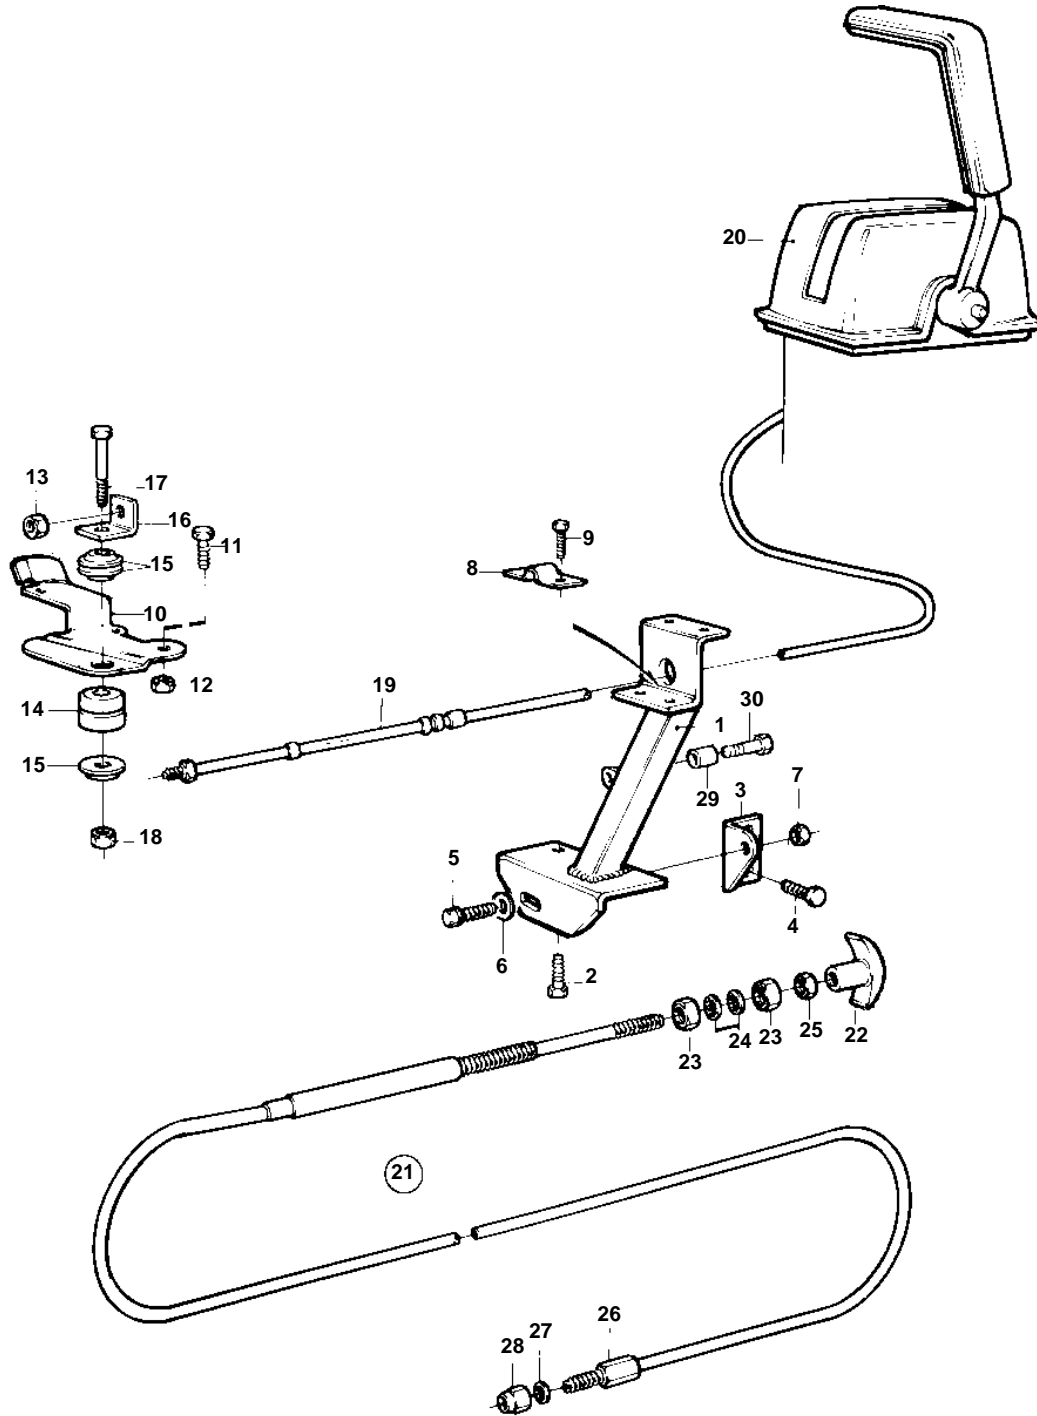

MD31A,TMD31B,TAMD31B,AD31B

11133

MD31A,TMD31B,TAMD31B,AD31B

REF	PART NO.	QTY	DESCRIPTION	NOTES
1	858552	1	Bracket	
2	946471	1	Screw	L = 16 MM
	946441	1	Screw	L = 20 MM
3	838753	1	Bracket	
4	946440	2	Flange screw	
5	945444	1	Flange screw	
6	191172	1	Washer	
7	948645	1	Lock nut	
8	819067	1	Brace	
9	956078	2	Screw	
10	858261	1	Lever	
11	946544	1	Flange screw	
12	949278	1	Lock nut	
13	951674	1	Lock nut	
14	843109	1	Bushing	
15	843105	3	Spacer washer	
16	843107	1	Anchorage	
17	955274	1	Screw	
18	949278	1	Lock nut	
19		1	CONTROL CABLE	SEE GROUP 9
20		1	CONTROL	SEE GROUP 9
21	818478	1	Control	L = 3300 MM
	818470	1	Control cable	L = 6900 MM
22	829241	1	· Handle	
23	955857	2	· Nut	
24	955950	2	· Lock washer	
25	955844	1	· Nut	
26	829070	1	Cable lock	
27	955894	2	Washer	
28	950363	1	Nut	
29	858954	1	Spacer sleeve	
30	947542	1	Screw	