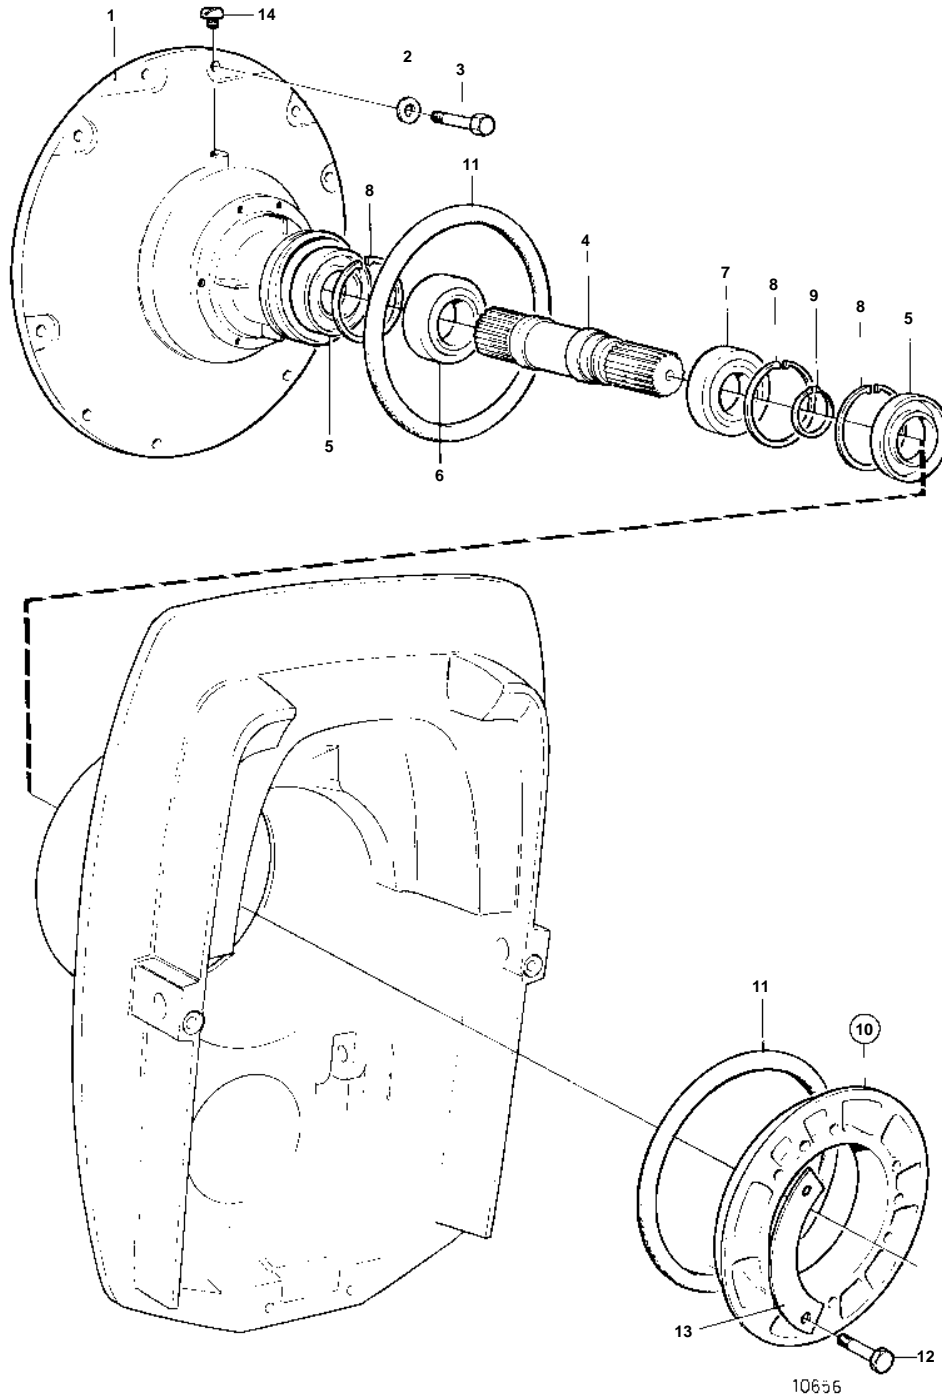

DRIVE SP-C,DP-D

DRIVE SP-C,DP-D

REF	PART NO.	QTY	DESCRIPTION	NOTES
1	844519	1	Flywheel housing	
2	941908	10	Spring washer	EARLY TYPE
3	946752	10	Flange screw	
	963075	1	Set screw	
4	853809	1	Shaft	
5	958860	2	Sealing ring	
6	11013	1	Ball bearing	
7	181105	1	Ball bearing	
8	914533	3	Snap ring	
9	914462	1	Lock ring	
10	854317	1	Clamping ring kit	
11	813967	2	· Rubber ring	
12	191844	6	· Screw	
13	806624	3	· Striker plate	
14	804262	1	Plug	