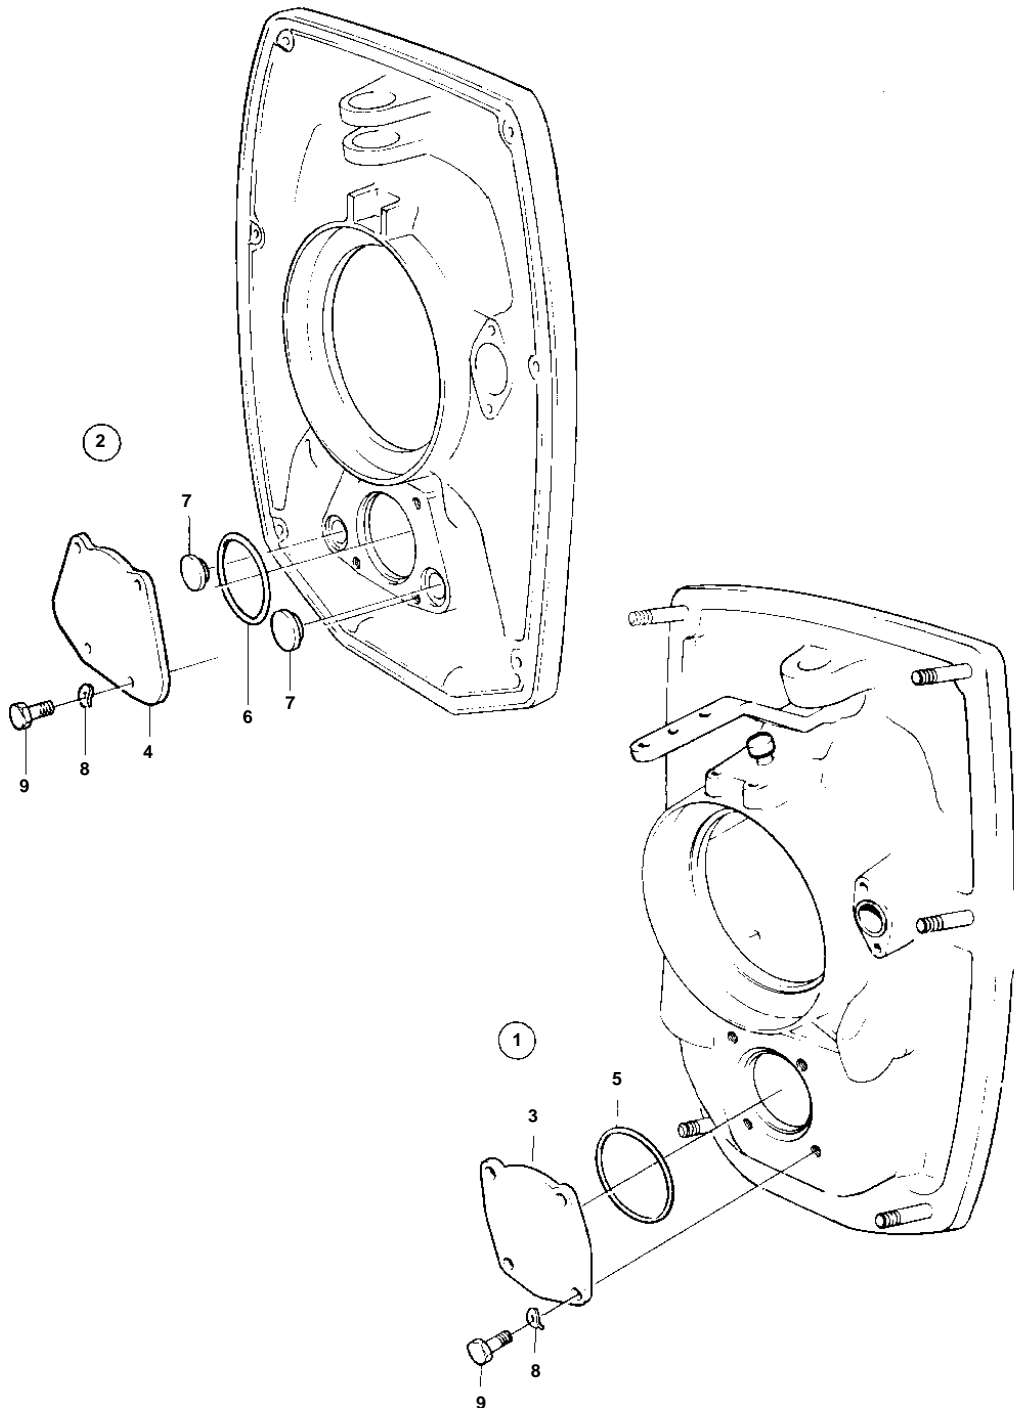

TAMD31B

10731

BLIND FLANGE KIT, EXHAUST OUTLET FOR UNIVERSAL DRIVE SHAFT
INSTALLATIO: 872238

04A

TAMD31B

REF	PART NO.	QTY	DESCRIPTION	NOTES
1	872238	1	Seal flange kit	LATE TYPE
4	854651	1	· Seal flange	
6	925256	1	· O-ring	
7	814473	2	· Rubber plug	
8	941908	4	· Spring washer	
9	970945	4	· Screw	

7745910 - 04A - 04A-1480B

10731

Upd: 22 NOV 2005

MD31A, TMD31B, TAMD31B, AD31B. From SN2203116854-