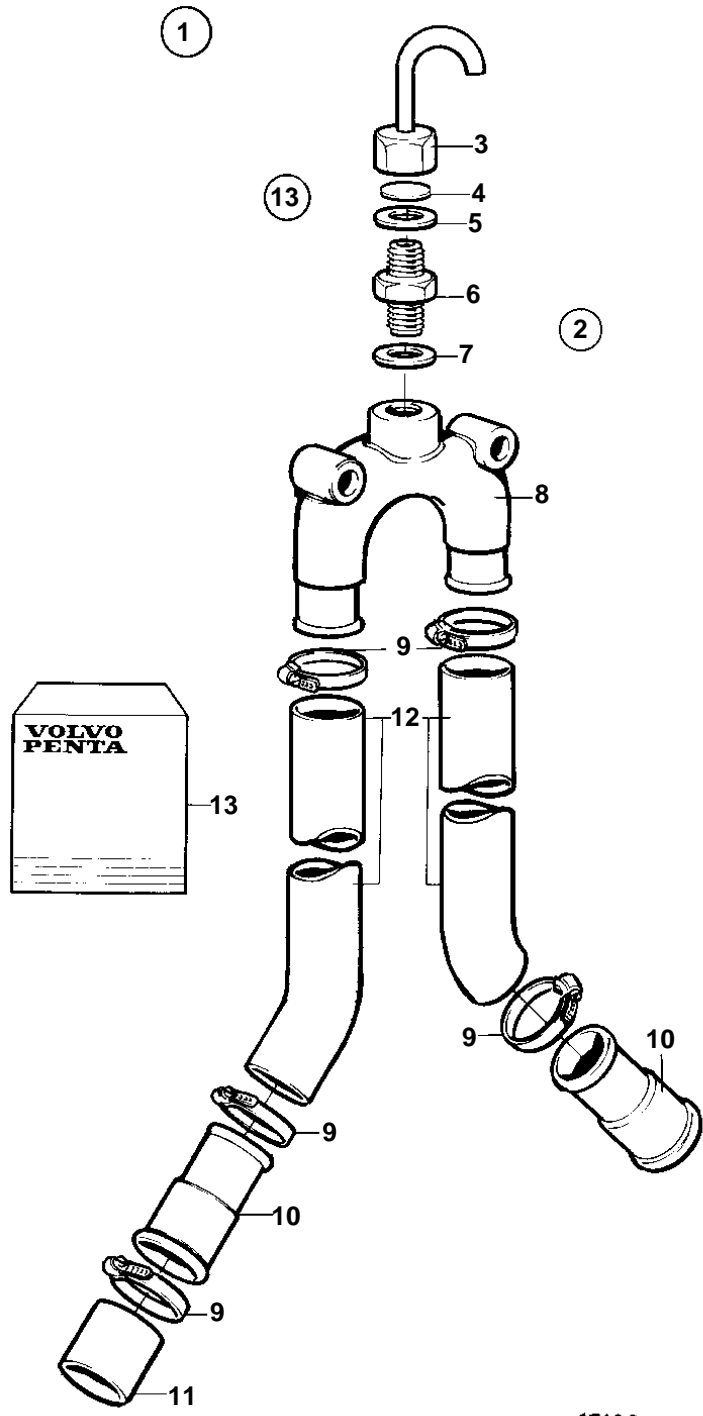

MD22P-B, TMD22-B, TMD22P-C, TAMD22P

MD22P-B, TMD22-B, TMD22P-C, TAMD22P

REF	PART NO.	QTY	DESCRIPTION	NOTES
1	859962	1	Vacuum valve kit	D=25,4mm
2	828534	1	· Vacuum valve	
3	828533	1	· · Upper section	
4		2	· · Diaphragm	Only 1 ea as spare part
5	828424	2	· · Gasket	Only 1 ea as spare part
6	828266	1	· · Lower section	
7	947282	2	· · Gasket	Only 1 ea as spare part
8	828501	1	· Branch pipe	
9	853548	5	· Hose clamp	
10	859987	2	· Tube	
11	969149	1	· Hose	To be mounted on sea water pump.
12	952972	X	· Rubber hose	
13	875738	1	Repair kit	